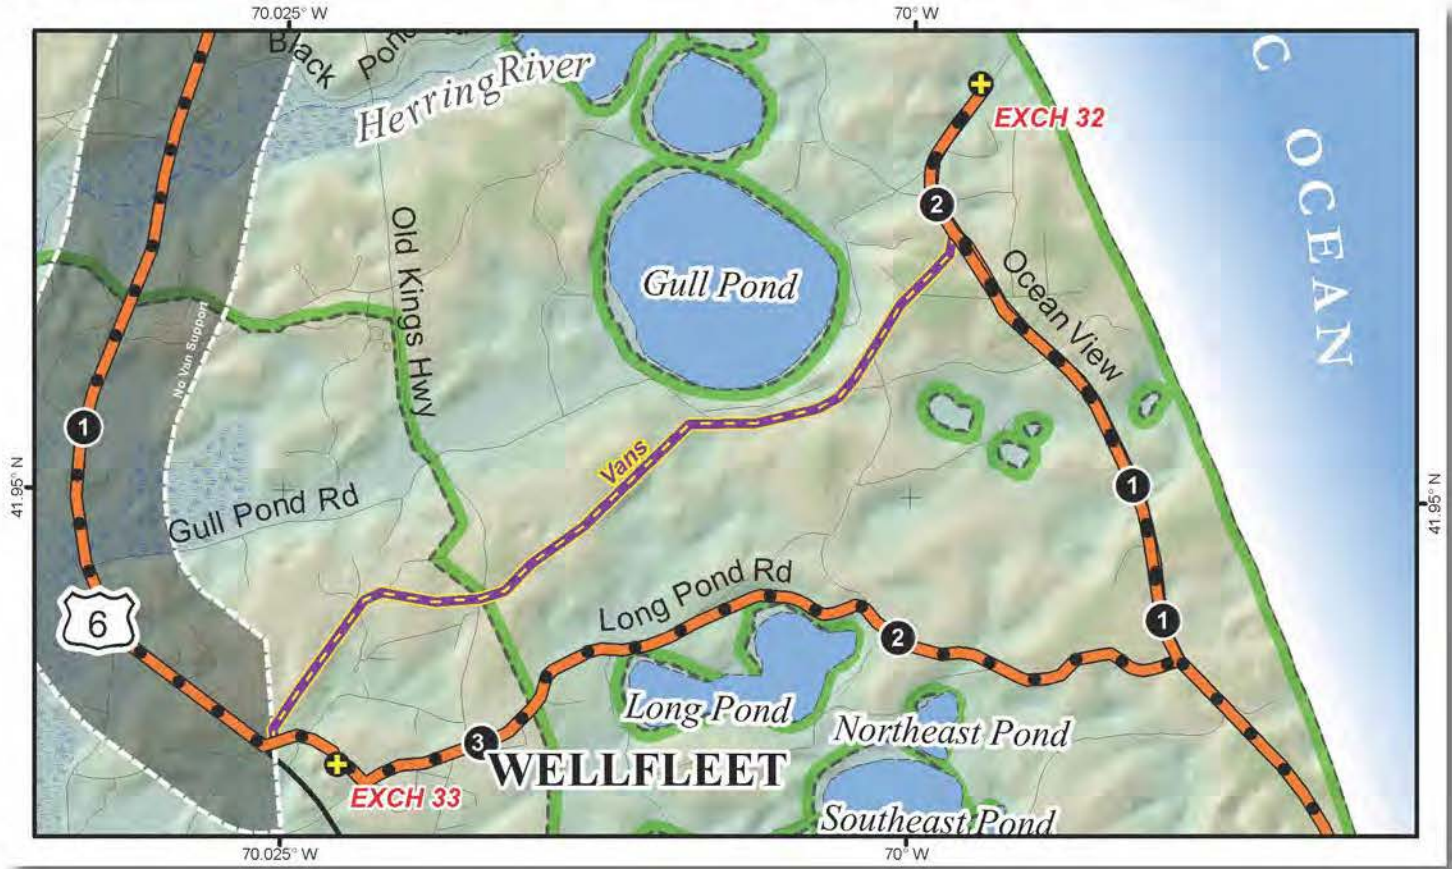

LEG LEGEND:

- 0.0 Depart Exchange 31 heading north on Ocean View Drive
- 1.9 Ocean View becomes Gross Hill Drive
- 2.3 Arrive at Exchange 32

VAN ROUTE:

(Follow Runner Directions)

- 0.0 Depart Exchange 31 heading north on Ocean View Drive
- 1.9 Ocean View becomes Gross Hill Drive
- 2.3 Arrive at Exchange 32

LEG 33 -- 3.3 MILES -- EASY -- NO VAN SUPPORT

LEG 33 -- 3.3 MILES -- EASY

Wellfleet Elementary
 100 Lawrence Road Wellfleet, MA 02667
 41°56'31.10"N, 70° 1'22.40"W

7:15 AM-4:45 PM

Leg 32 runners will be running into the leg 33 runner so expect to see runners heading in both directions on Gross Hill Road and Ocean View Drive.

LEG LEGEND:

- 0.0 Depart Exchange 32 heading South on Gross Hill Road running with traffic. Runners will be coming at you on leg 32.
- 0.30 Gross Hill Road becomes Ocean View Drive
- 1.35 RIGHT onto Long Pond Road and run with traffic.
- 3.2 RIGHT onto Lawrence Road running against traffic.
- 3.3 Arrive at Exchange 33 on the Left

VAN ROUTE:

- 0.0 Depart Exchange 32 heading South on Gross Hill Road.
 - 0.30 RIGHT to continue onto Gross Hill Rd (Runners continue on Ocean View)
 - 2.2 LEFT onto Lawrence Road
 - 2.3 RIGHT into Exchange 33.
- Vans are NOT allowed to support runners on leg 33. Proceed down Gross Hill Road to the exchange.