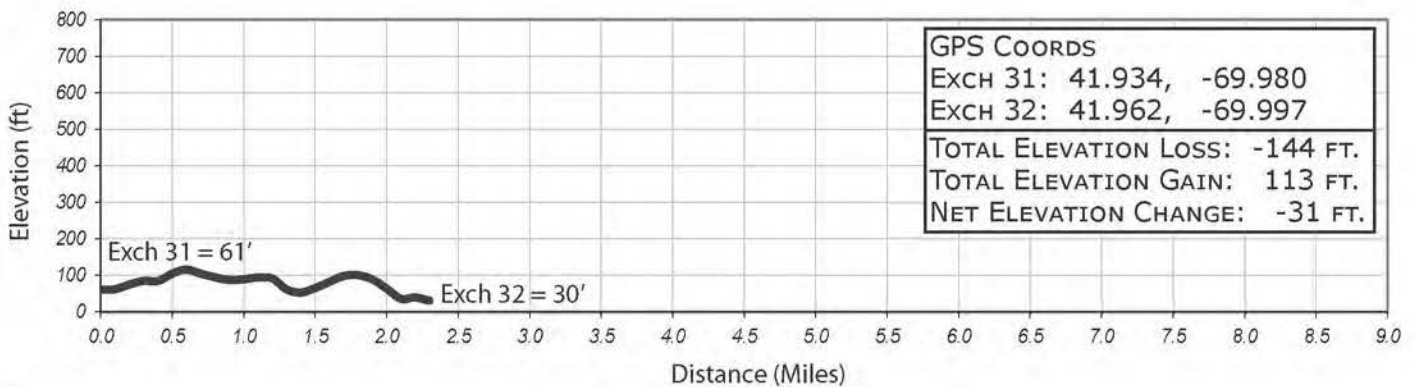

LEG 32 -- 2.3 MILES -- EASY -- FULL VAN SUPPORT

LEG 32 – 2.3 MILES – EASY

Newcomb Beach
 1175 Gross Hill Road
 Wellfleet, MA 02667
 41°57'44.43"N 69°59'50.45"W

6:45 AM-4:15PM

Straight shot down Ocean View Drive!

LEG LEGEND:

- 0.0 Depart Exchange 31 heading north on Ocean View Drive
- 1.9 Ocean View becomes Gross Hill Drive
- 2.3 Arrive at Exchange 32

VAN ROUTE:

(Follow Runner Directions)

- 0.0 Depart Exchange 31 heading north on Ocean View Drive
- 1.9 Ocean View becomes Gross Hill Drive
- 2.3 Arrive at Exchange 32

LEG LEGEND:

- 0.0 Depart Exchange 32 heading South on Gross Hill Road running with traffic. Runners will be coming at you on leg 32.
- 0.30 Gross Hill Road becomes Ocean View Drive
- 1.35 RIGHT onto Long Pond Road and run with traffic.
- 3.2 RIGHT onto Lawrence Road running against traffic.
- 3.3 Arrive at Exchange 33 on the Left

VAN ROUTE:

- 0.0 Depart Exchange 32 heading South on Gross Hill Road.
 - 0.30 RIGHT to continue onto Gross Hill Rd (Runners continue on Ocean View)
 - 2.2 LEFT onto Lawrence Road
 - 2.3 RIGHT into Exchange 33.
- Vans are NOT allowed to support runners on leg 33. Proceed down Gross Hill Road to the exchange.