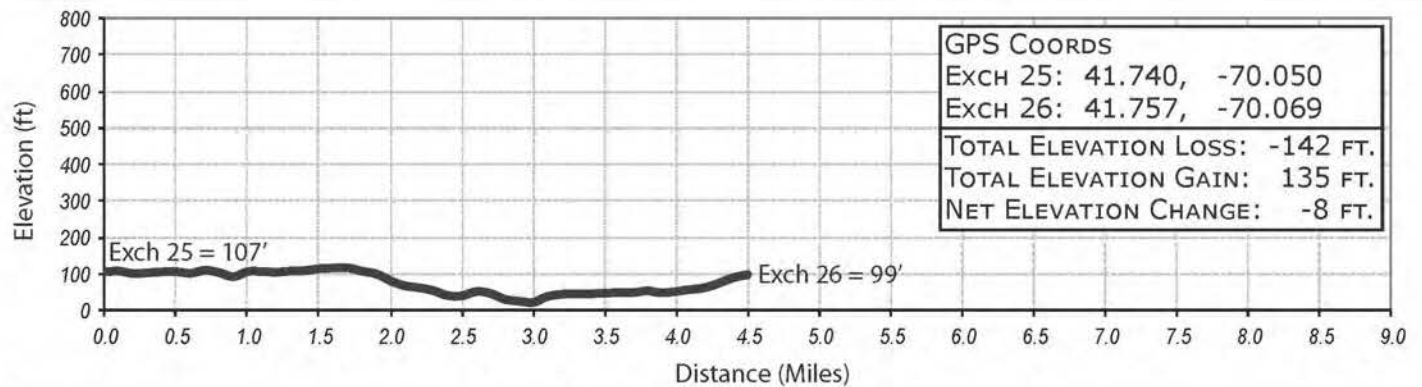

LEG 26 -- 4.5 MILES -- MODERATE -- NO VAN SUPPORT

LEG 26 -- 4.5 MILES -- MODERATE

Stony Brook Elementary
384 Underpass Rd
Brewster, MA 02631
41°45'26.84"N, 70° 4'10.11"W

You will pass runners from legs 25 and 26 on Freeman's Way as you head out of the exchange.

LEG LEGEND:

- 0.0 Depart exchange headed west on Freemans Way
- 0.25 RIGHT onto Long Pond Road
- 2.45 RIGHT onto Main St.
- 3.8 RIGHT onto Underpass Rd.
- 4.3 RIGHT onto Cape Cod Rail Trail
- 4.45 RIGHT into Stoneybrook School
- 4.5 Arrive at exchange 26