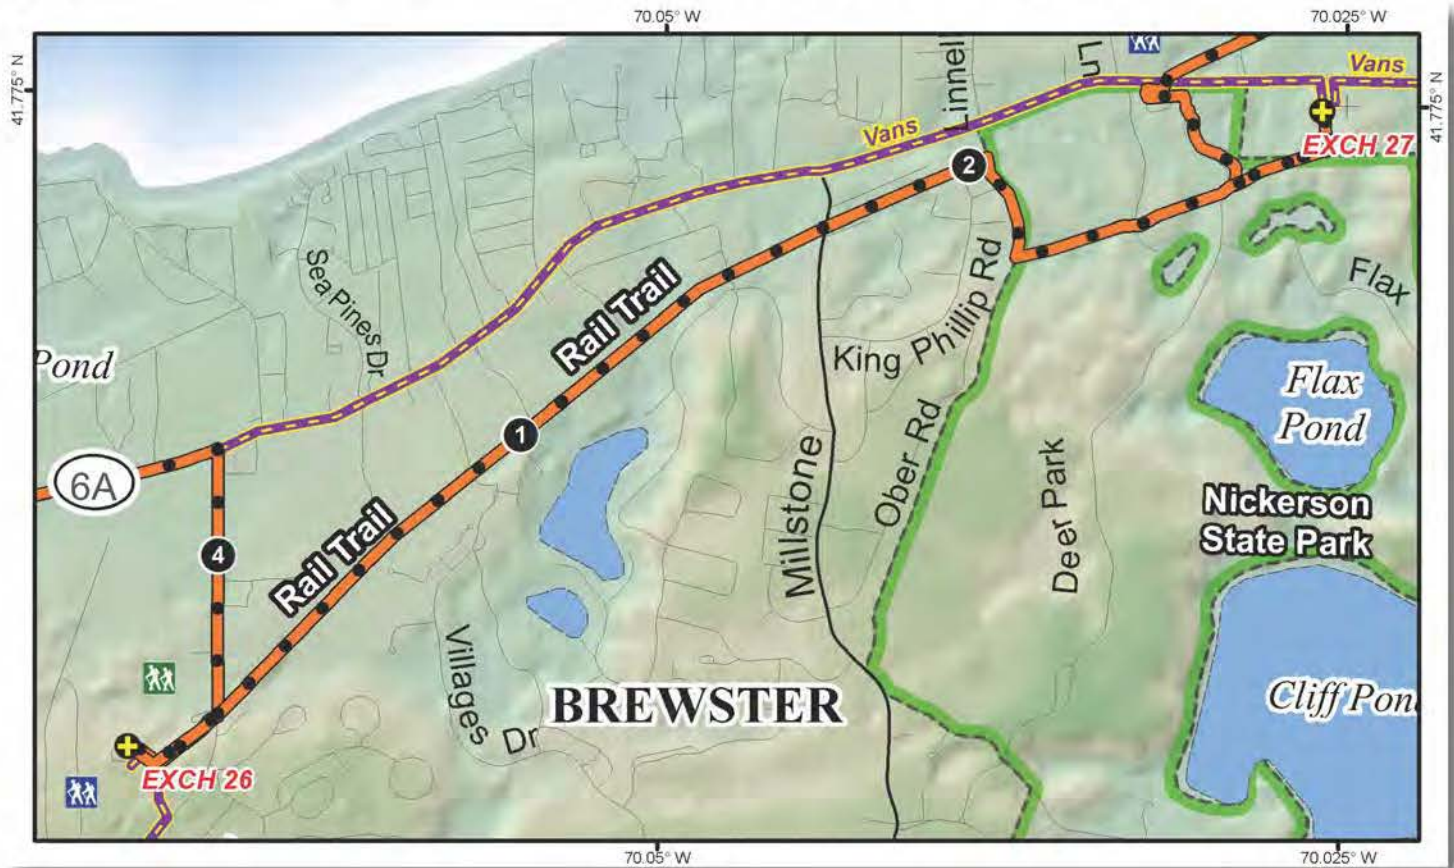

LEG 26 -- 4.5 MILES -- MODERATE -- NO VAN SUPPORT

LEG 26 -- 4.5 MILES -- MODERATE

Stony Brook Elementary
 384 Underpass Rd
 Brewster, MA 02631
 41°45'26.84"N, 70° 4'10.11"W

You will pass runners from legs 25 and 26 on Freeman's Way as you head out of the exchange.

LEG LEGEND:

- 0.0 Depart exchange headed west on Freemans Way
- 0.25 RIGHT onto Long Pond Road
- 2.45 RIGHT onto Main St.
- 3.8 RIGHT onto Underpass Rd.
- 4.3 RIGHT onto Cape Cod Rail Trail
- 4.45 RIGHT into Stoneybrook School
- 4.5 Arrive at exchange 26

LEG 27 -- 2.9 MILES -- EASY -- NO VAN SUPPORT

LEG 27 -- 2.9 MILES -- EASY

Cape Cod Bible Alliance
 3600 Main St.,
 Brewster, Mass. 02631
 41°46'30.73"N, 70° 1'34.27"W

Vans will be on the same road as runners for leg 26. Do not let this confuse you and be aware of runners crossing the road.

VAN ROUTE

- 0.0 Left onto Underpass Road
- 0.5 RIGHT onto Long Pond Road
- 1.4 RIGHT onto Main Street/Hwy 124
- 5.0 RIGHT into exchange 27