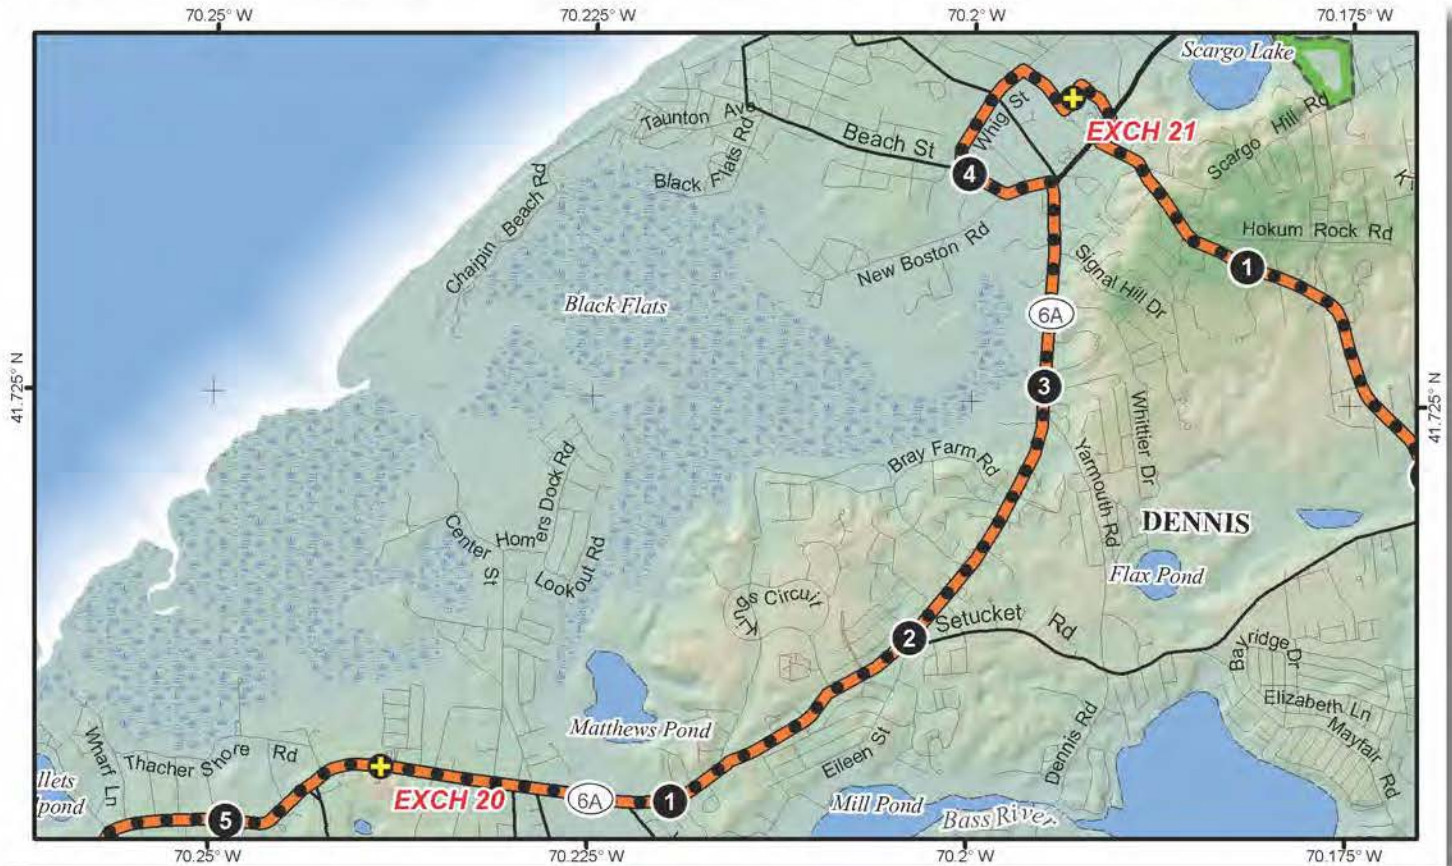

LEG 21 -- 4.7 MILES -- MODERATE -- FULL VAN SUPPORT