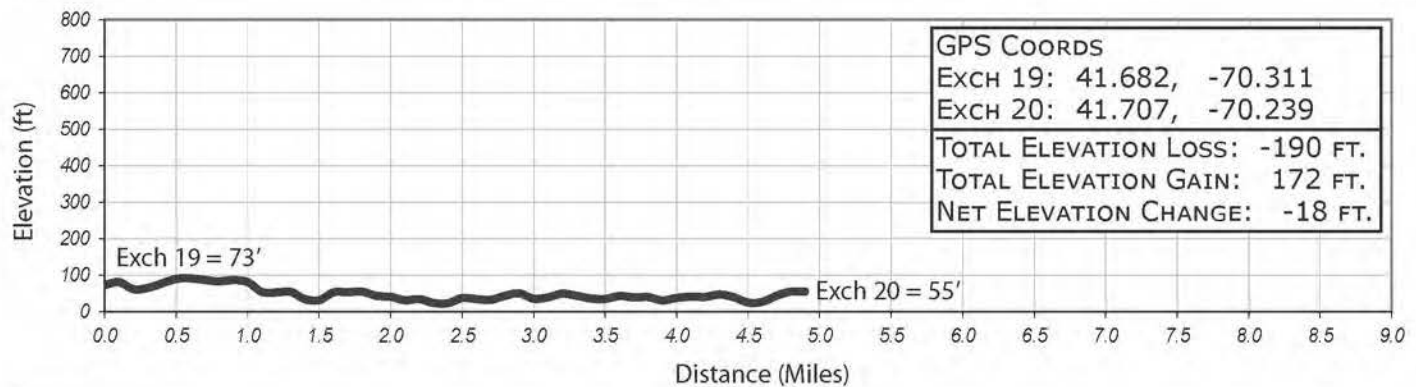

VAN DIRECTIONS:

1. (Follow the Runner Directions)
- 0.0 Depart exchange continuing STRAIGHT on Phinney's Lane
  - 1.5 RIGHT onto Main Street/Old King's Hwy