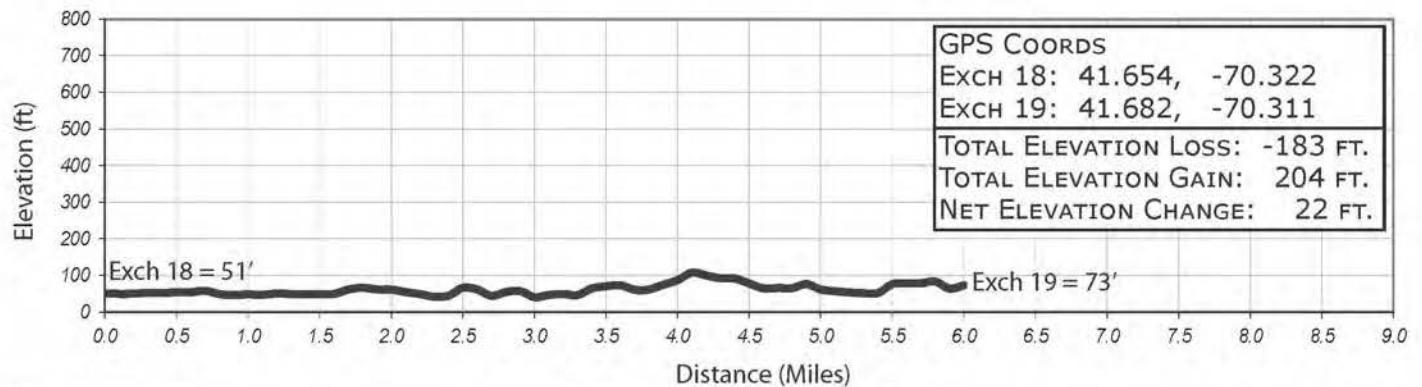

LEG 19 -- 6.0 MILES -- MODERATE -- FULL VAN SUPPORT

LEG 19 -- 6.0 MILES -- MODERATE

Hathaway Ponds
(See GPS Coordinates)
41°40'53.98"N, 70°18'38.18"W

LEG NOTES:
Please respect residents. Minimize noise in neighborhoods. No cheering or honking during night time hours.

1. **LEG LEGEND:**
- 0.0 Depart exchange LEFT (W) on Main Street
  - 0.7 LEFT onto Falmouth Road
  - 1.5 RIGHT onto Old Stage Road
  - 1.8 RIGHT onto Shootflying Hill Road
  - 4.0 RIGHT onto Iyannough Road/Hwy 132
  - 5.6 LEFT onto Phinney's Lane
  - 6.0 Exchange is on the LEFT

1. **VAN LEGEND:**
   (Follow runner directions)
2. Depart exchange LEFT (W) on Main Street
   - 0.7 LEFT onto Falmouth Road
   - 1.5 RIGHT onto Old Stage Road
   - 1.8 RIGHT onto Shootflying Hill Road
   - 4.0 RIGHT onto Iyannough Road/Hwy 132
   - 5.6 LEFT onto Phinney's Lane
   - 6.0 Exchange is on the LEFT