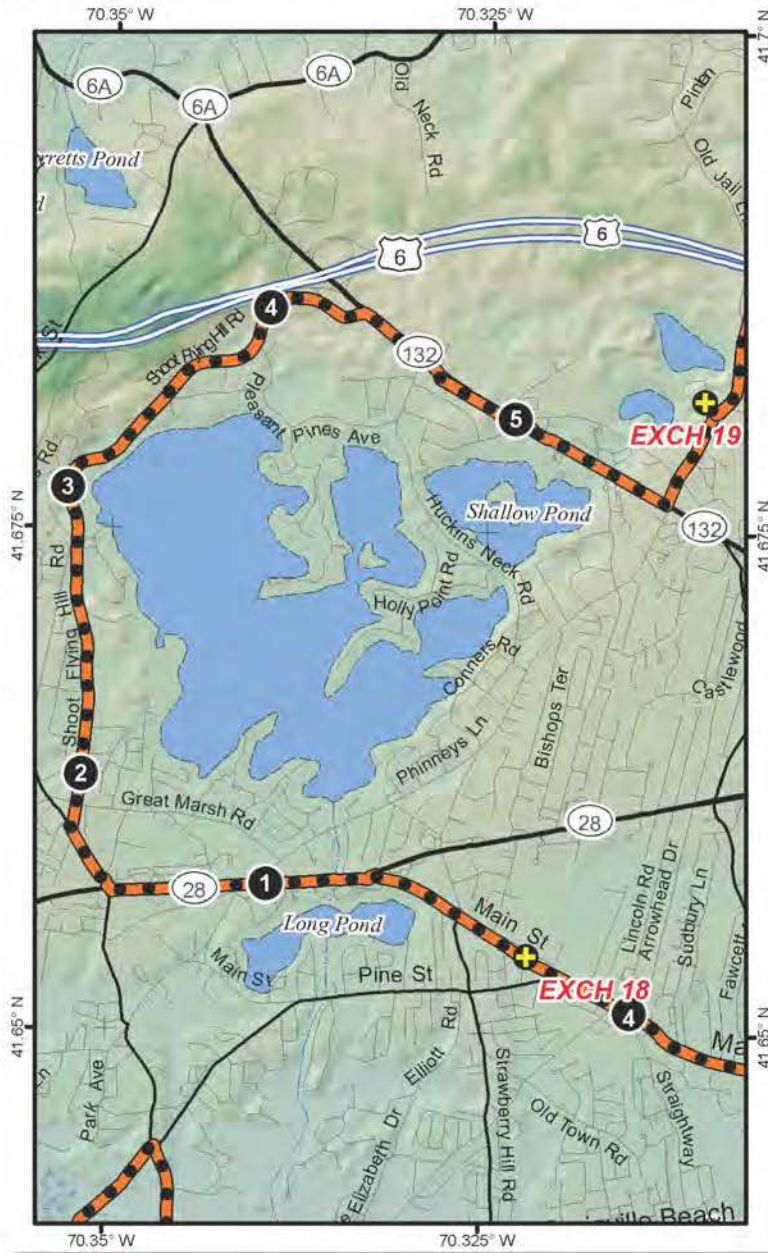

LEG 19 -- 6.0 MILES -- MODERATE -- FULL VAN SUPPORT

LEG 19 -- 6.0 MILES -- MODERATE

Hathaway Ponds
(See GPS Coordinates)
41°40'53.98"N, 70°18'38.18"W

LEG NOTES:
Please respect residents. Minimize noise in neighborhoods. No cheering or honking during night time hours.

1. **LEG LEGEND:**
- 0.0 Depart exchange LEFT (W) on Main Street
  - 0.7 LEFT onto Falmouth Road
  - 1.5 RIGHT onto Old Stage Road
  - 1.8 RIGHT onto Shootflying Hill Road
  - 4.0 RIGHT onto Iyannough Road/Hwy 132
  - 5.6 LEFT onto Phinney's Lane
  - 6.0 Exchange is on the LEFT

1. **VAN LEGEND:**
   (Follow runner directions)
2. Depart exchange LEFT (W) on Main Street
   - 0.7 LEFT onto Falmouth Road
   - 1.5 RIGHT onto Old Stage Road
   - 1.8 RIGHT onto Shootflying Hill Road
   - 4.0 RIGHT onto Iyannough Road/Hwy 132
   - 5.6 LEFT onto Phinney's Lane
   - 6.0 Exchange is on the LEFT