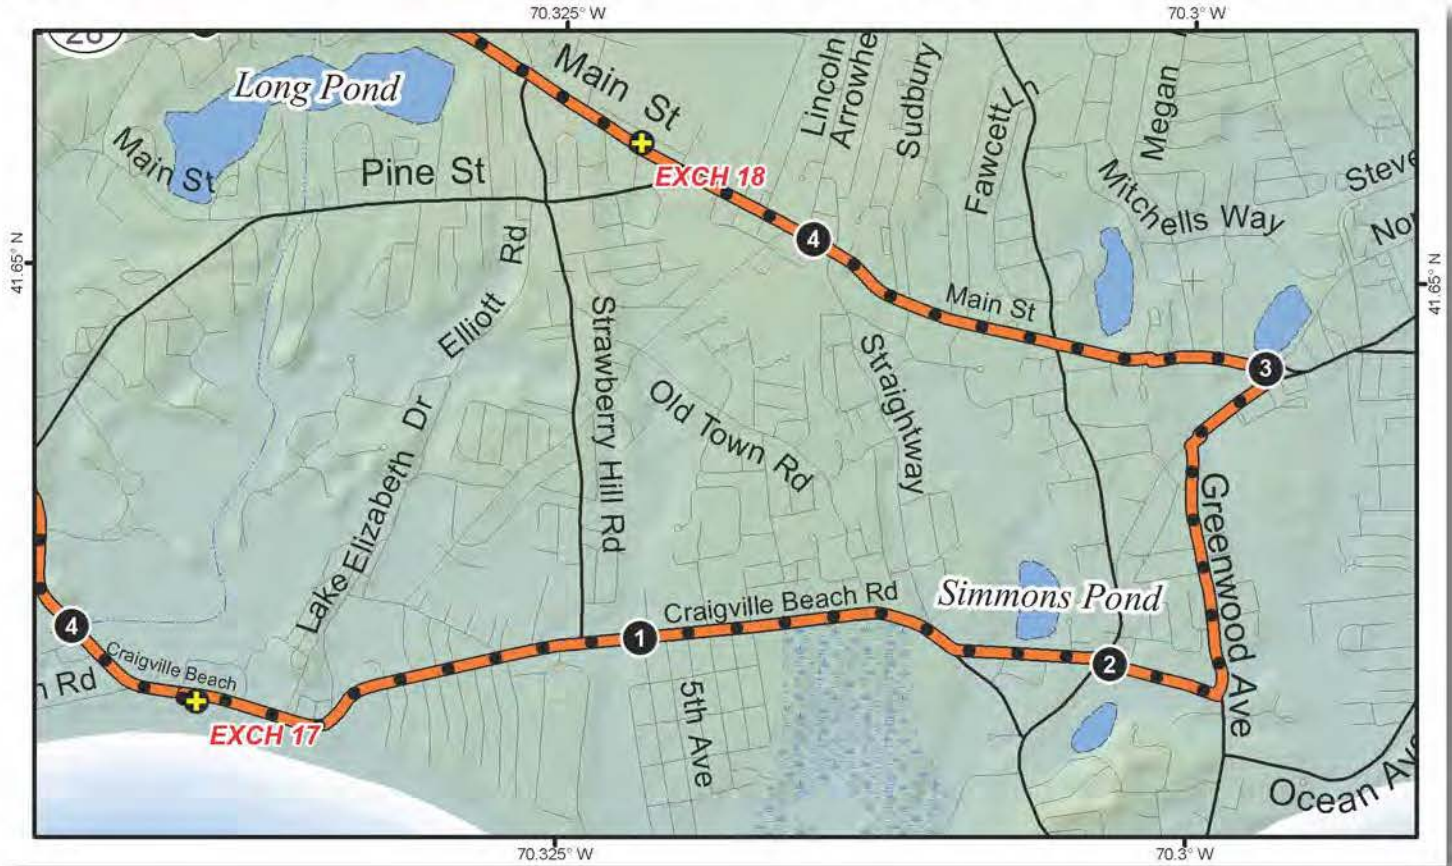

LEG 18 -- 4.4 MILES -- MODERATE -- FULL VAN SUPPORT