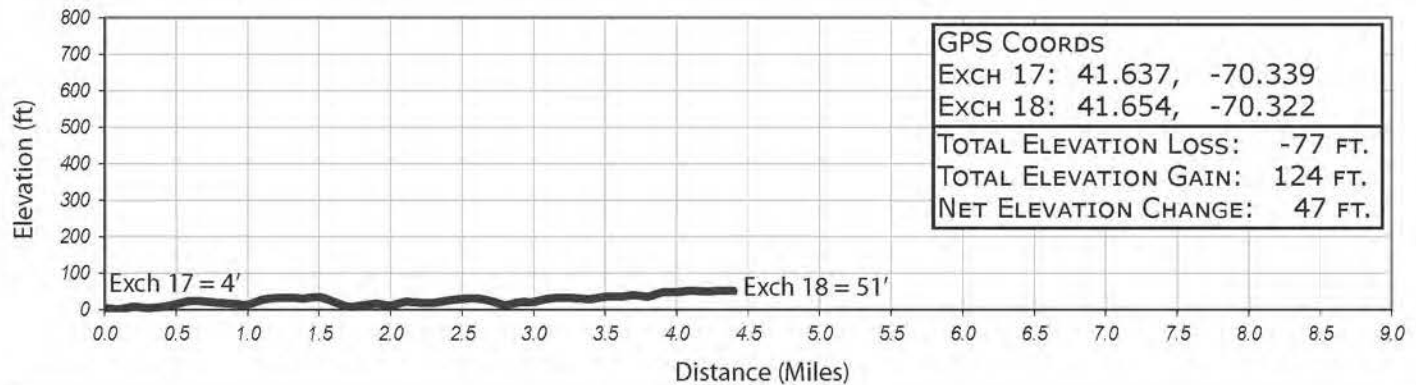

VAN DIRECTIONS:

1. (Follow Runner Directions)
- 0.0 Depart exchange headed east on Craigville Beach Road
  - 1.65 LEFT on Smith St. Smith St becomes Marston
  - 2.25 LEFT on Greenwood Ave
  - 2.75 RIGHT on Scudder Ave
  - 3.0 LEFT at the rotary onto Main St.
  - 4.4 Arrive at exchange 18 on the RIGHT