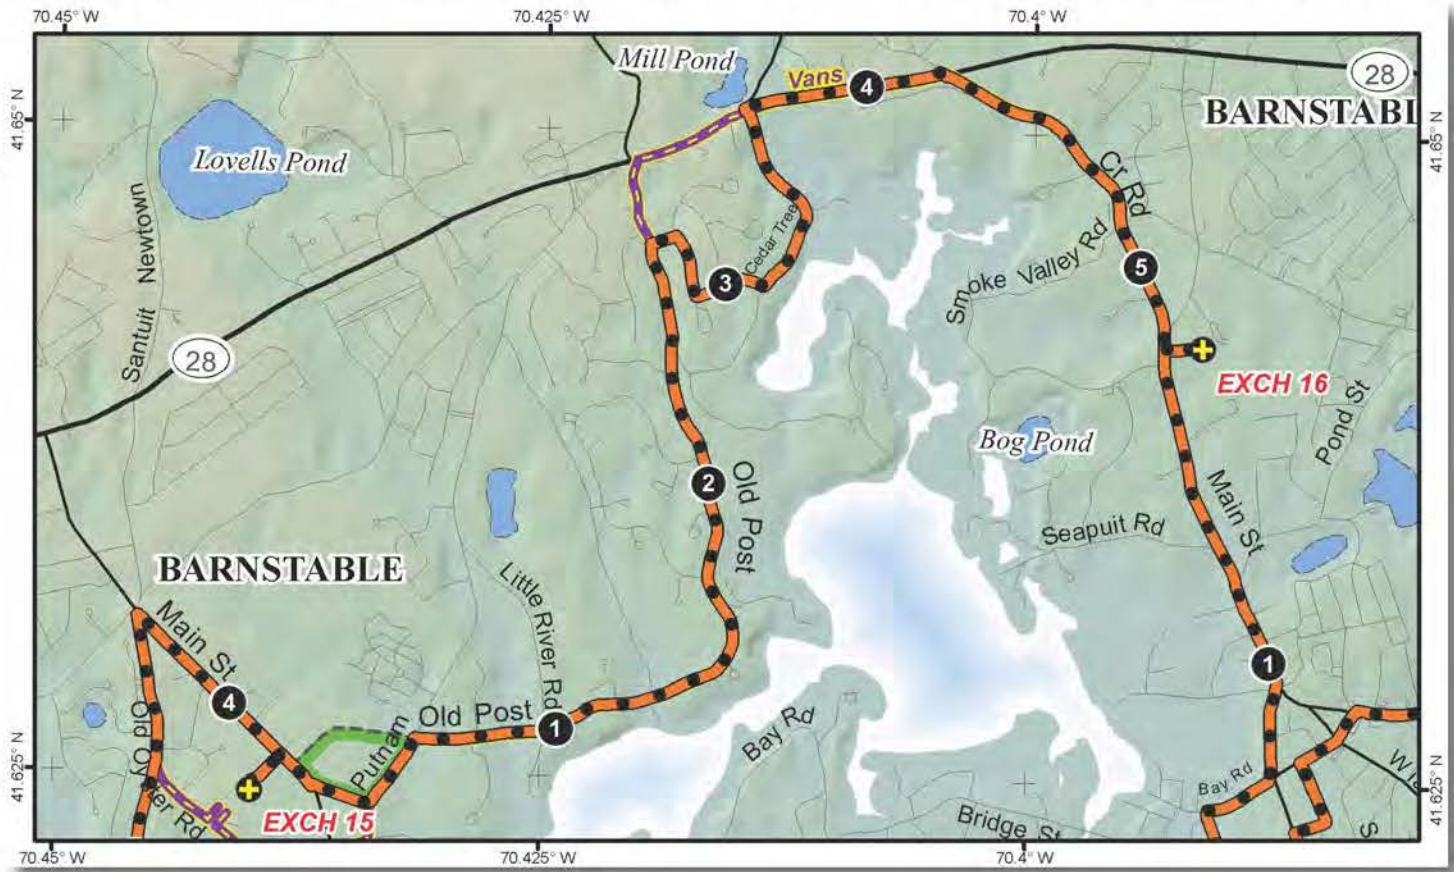

LEG 16 -- 5.3 MILES -- MODERATE -- FULL VAN SUPPORT