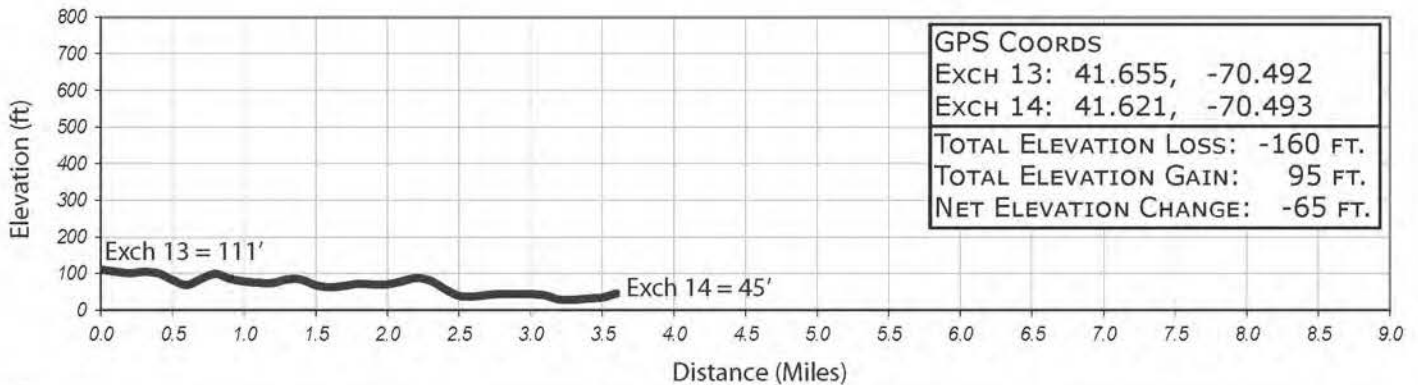

LEG 14 -- 3.6 MILES -- EASY -- FULL VAN SUPPORT

LEG 14 -- 3.6 MILES -- EASY

KC Coombs School
150 Old Barnstable Rd, Mashpee, MA 02649
41°37'14.66"N 70°29'33.26"W

5:30 PM-3:30 AM

Please respect residents. Minimize noise in neighborhoods. No cheering or honking during night time hours.

LEG LEGEND:

- 0.0 Depart exchange headed south on Main St/130
- 0.5 RIGHT onto Lovell's Ln
- 1.1 RIGHT onto Quashnet Rd
- 1.6 RIGHT onto Great Neck Way
- 2.2 LEFT onto Lowell Rd
- 3.0 LEFT onto Old Barnstable Rd
- 3.3 RIGHT onto Great Hay Rd
- 3.6 Arrive at exchange 14

VAN DIRECTIONS:

(Follow Runner Directions)

- 0.0 Depart exchange headed south on Main St/130
- 0.5 RIGHT onto Lovell's Ln
- 1.1 RIGHT onto Quashnet Rd
- 1.6 RIGHT onto Great Neck Way
- 2.2 LEFT onto Lowell Rd
- 3.0 LEFT onto Old Barnstable Rd
- 3.3 RIGHT onto Great Hay Rd
- 3.6 Arrive at exchange 14