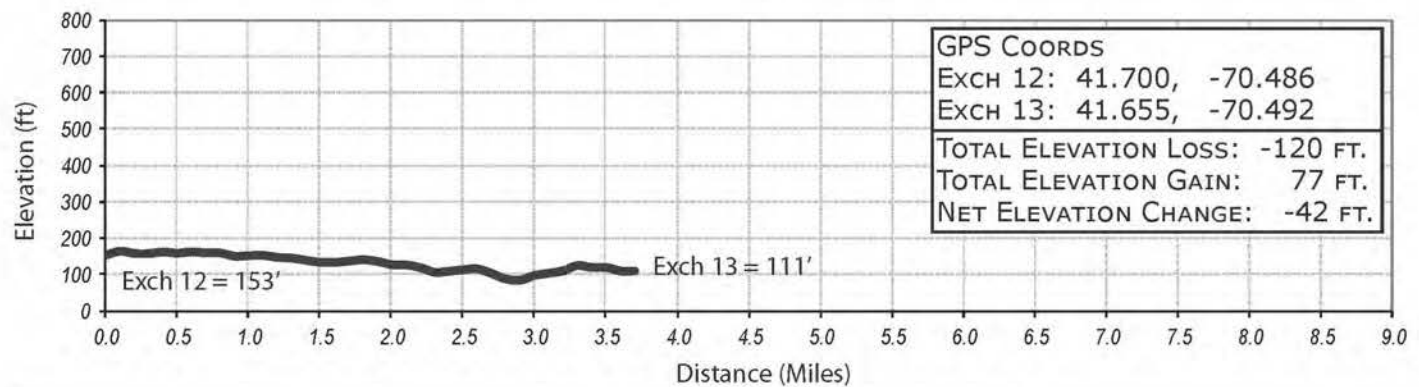

VAN ROUTE:

- (Follow Runner Directions)
- 0.0 Depart Exchange East onto Bill Richards Drive
 - 0.3 RIGHT onto Route 30
 - 3.7 Right into exchange 13

LEG 14 -- 3.6 MILES -- EASY -- FULL VAN SUPPORT

LEG 14 -- 3.6 MILES -- EASY