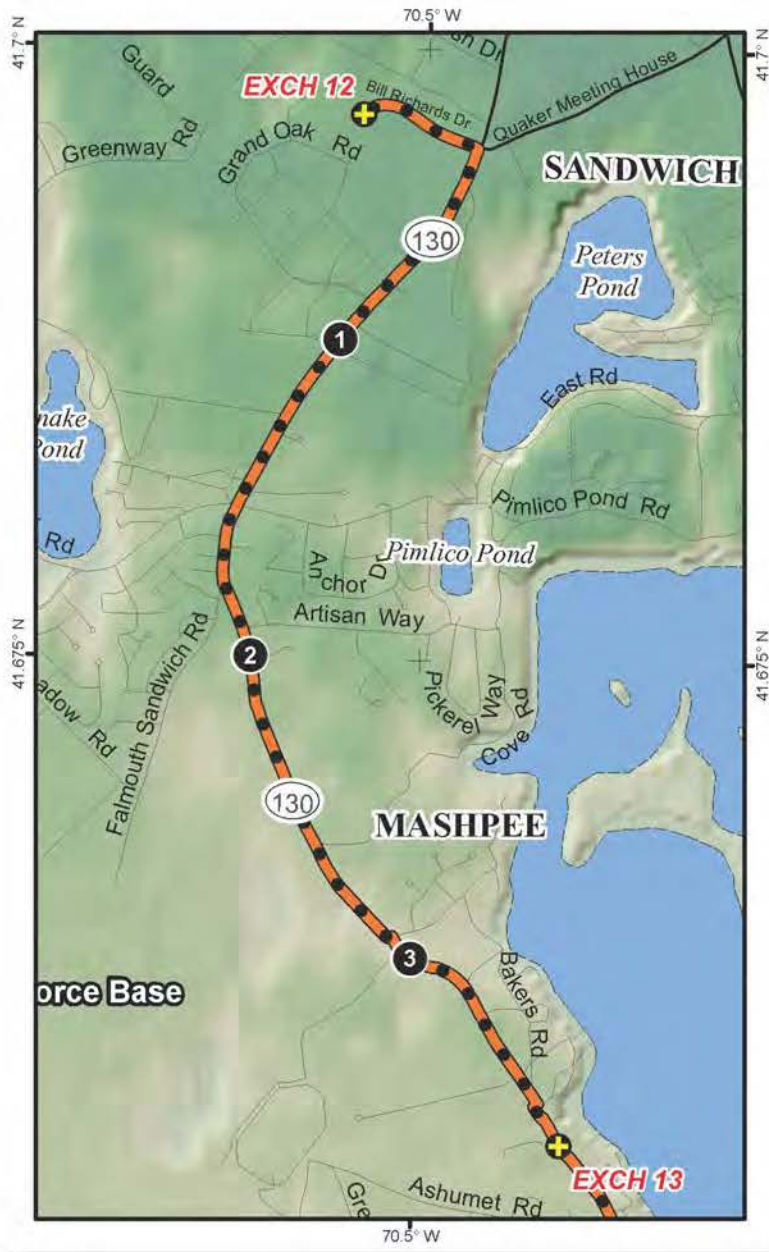

LEG 13 -- 3.7 MILES -- EASY -- FULL VAN SUPPORT

LEG 13 -- 3.7 MILES -- EASY

Heritage Park
 520 Main Street
 Mashpee, MA 02649
 41°39'18.84"N 70°29'31.00"W

6:00 PM-4:00 AM

LEG LEGEND:

- 0.0 Depart Exchange East onto Bill Richards Drive
- 0.3 RIGHT onto Route 30
- 3.7 Right into exchange 13

VAN ROUTE:

- (Follow Runner Directions)
- 0.0 Depart Exchange East onto Bill Richards Drive
 - 0.3 RIGHT onto Route 30
 - 3.7 Right into exchange 13

LEG 14 -- 3.6 MILES -- EASY -- FULL VAN SUPPORT

LEG 14 -- 3.6 MILES -- EASY

LEG LEGEND:

- 0.0 Depart exchange headed south on Main St/130
- 0.5 RIGHT onto Lovell's Ln
- 1.1 RIGHT onto Quashnet Rd
- 1.6 RIGHT onto Great Neck Way
- 2.2 LEFT onto Lowell Rd
- 3.0 LEFT onto Old Barnstable Rd
- 3.3 RIGHT onto Great Hay Rd
- 3.6 Arrive at exchange 14

VAN DIRECTIONS:

(Follow Runner Directions)

- 0.0 Depart exchange headed south on Main St/130
- 0.5 RIGHT onto Lovell's Ln
- 1.1 RIGHT onto Quashnet Rd
- 1.6 RIGHT onto Great Neck Way
- 2.2 LEFT onto Lowell Rd
- 3.0 LEFT onto Old Barnstable Rd
- 3.3 RIGHT onto Great Hay Rd
- 3.6 Arrive at exchange 14