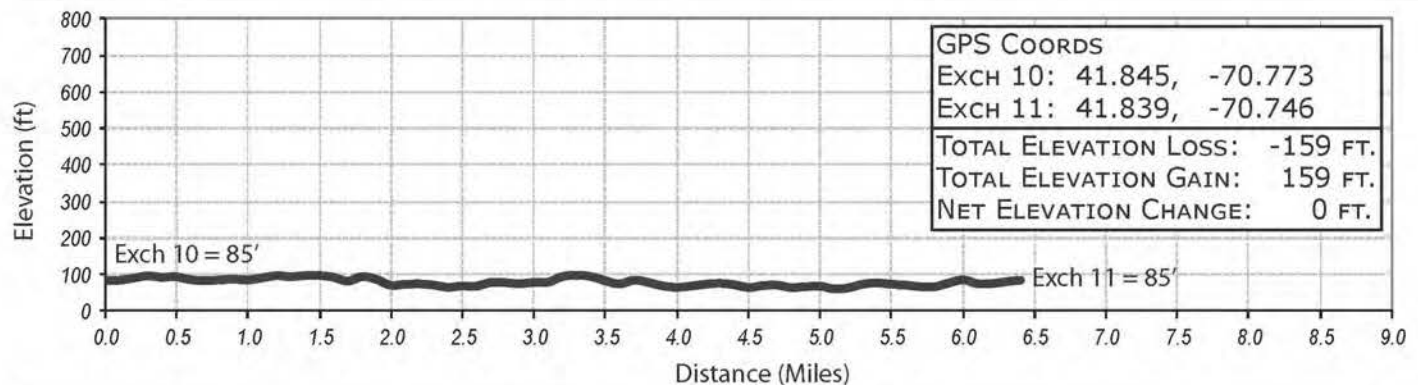

LEG LEGEND:

- 0.0 Depart exchange LEFT on Pine St
- RIGHT onto Rochester
- 0.25 RIGHT onto Morrissy Dr
- 0.6 LEFT onto Meadow
- 0.75 LEFT onto Bates Pond Road
- 1.2 RIGHT onto Rochester
- 2.1 LEFT onto East St.
- 2.7 LEFT on Beach St.
- 3.7 LEFT onto Main/Hwy 58
- 6.0 RIGHT onto Seipet St.
- 6.2 LEFT onto Wareham St.
- 6.4 Arrive at exchange on the LEFT