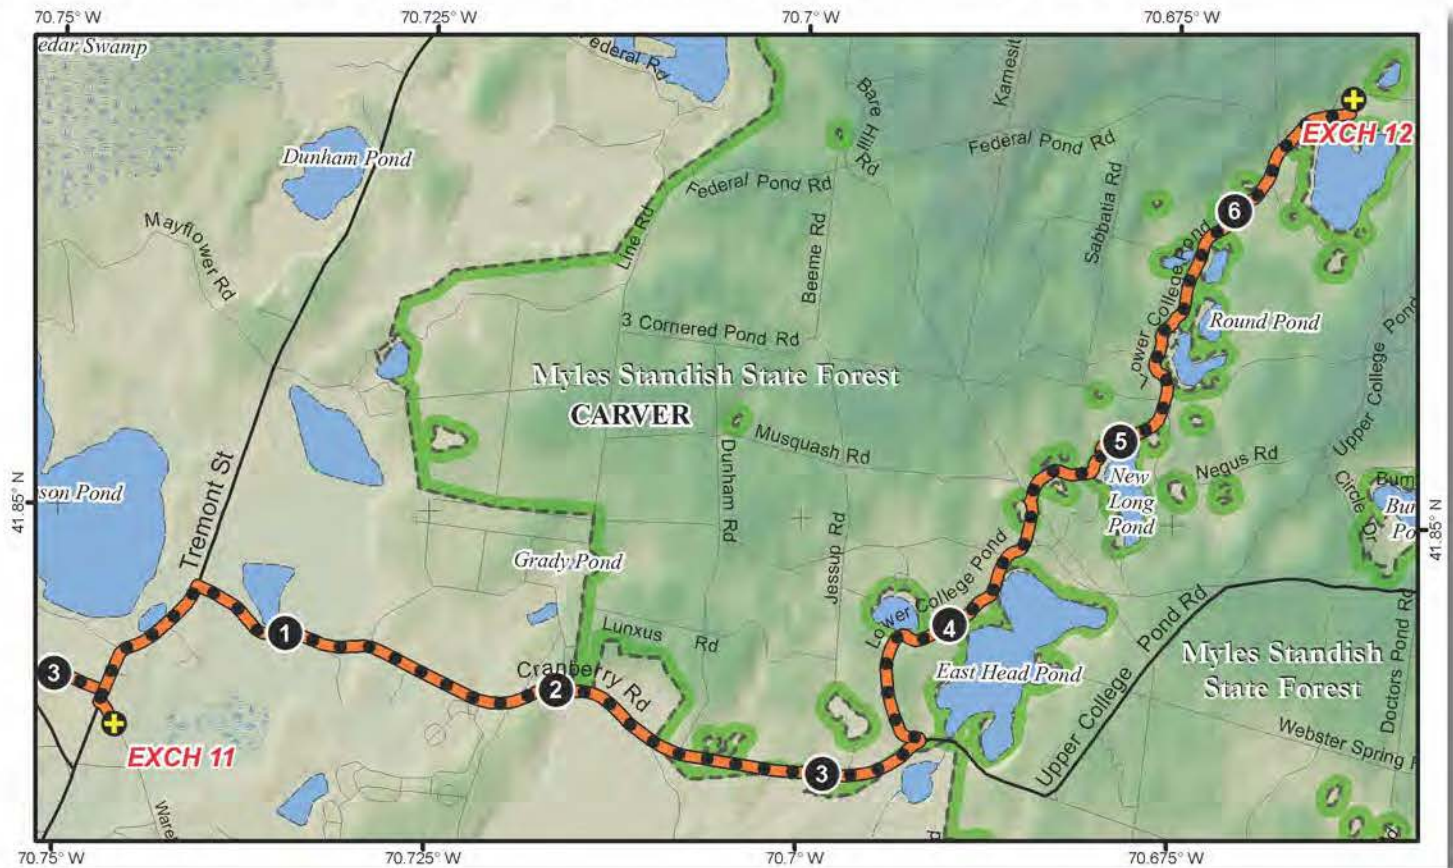

LEG 12 -- 6.6 MILES -- HARD -- FULL VAN SUPPORT

LEG 12 -- 6.6 MILES -- HARD

College Pond Lot
(See GPS Coordinates)
41°52'17.79"N 70°39'47.96"W

10:45 AM – 1:30 AM

This is a VIRTUAL EXCHANGE. Let van 1 know when you arrive and their runner will depart virtual exchange 12b. Go straight to exchange 18 after you pick up your runner from exchange 12a. YOU WILL NOT MEET VAN 1 AT THIS EXCHANGE. PLEASE GO STRAIGHT

TO EXCHANGE 18 TO MEET VAN ONE AND START YOUR RUNNER FROM THERE.

LEG LEGEND:

- 0.0 Depart exchange LEFT onto Wareham, running with traffic
- Right onto Tremont and stay right at the fork to stay on Tremont
- 0.6 RIGHT on Cranberry Road
- 3.35 LEFT onto College Pond Road.
- Follow runner signs to continue onto Lower College Pond Road
- 6.6 Arrive at exchange 12a

VAN ROUTE:

1. (Follow Runner Directions)
- 0.0 Depart exchange LEFT onto Wareham, running with traffic
  - Right onto Tremont and stay right at the fork to stay on Tremont
  - 0.6 RIGHT on Cranberry Road
  - 3.35 LEFT onto College Pond Road.
  - Follow runner signs to continue onto Lower College Pond Road
  - 6.6 Arrive at exchange 12a