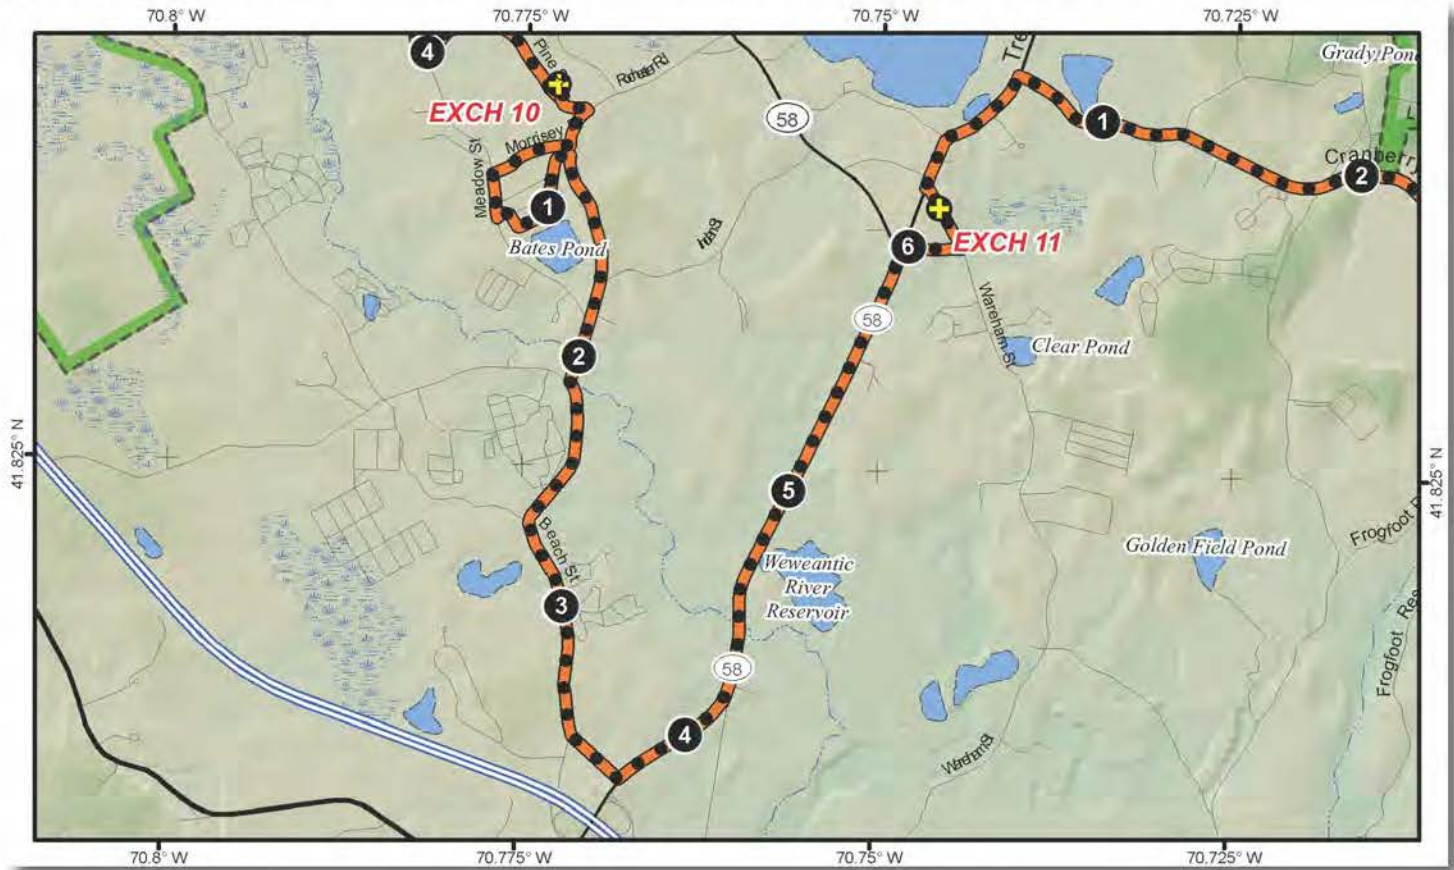

## LEG 11 -- 6.4 MILES -- HARD

Church of the Vine  
5 Wareham St. Carver, MA 02330  
41°50'20.28"N 70°44'45.23"W

2:15 PM – 12:45 AM

Please follow signs and directions of the police details carefully. This leg has a few segments where you will be running with traffic.

Continue straight on Rochester when runners turn right onto Morrissy.

TO EXCHANGE 18 TO MEET VAN ONE AND START YOUR RUNNER FROM THERE.

**LEG LEGEND:**

- 0.0 Depart exchange LEFT onto Wareham, running with traffic
- Right onto Tremont and stay right at the fork to stay on Tremont
- 0.6 RIGHT on Cranberry Road
- 3.35 LEFT onto College Pond Road.
- Follow runner signs to continue onto Lower College Pond Road
- 6.6 Arrive at exchange 12a

**VAN ROUTE:**

- (Follow Runner Directions)
- 0.0 Depart exchange LEFT onto Wareham, running with traffic
  - Right onto Tremont and stay right at the fork to stay on Tremont
  - 0.6 RIGHT on Cranberry Road
  - 3.35 LEFT onto College Pond Road.
  - Follow runner signs to continue onto Lower College Pond Road
  - 6.6 Arrive at exchange 12a