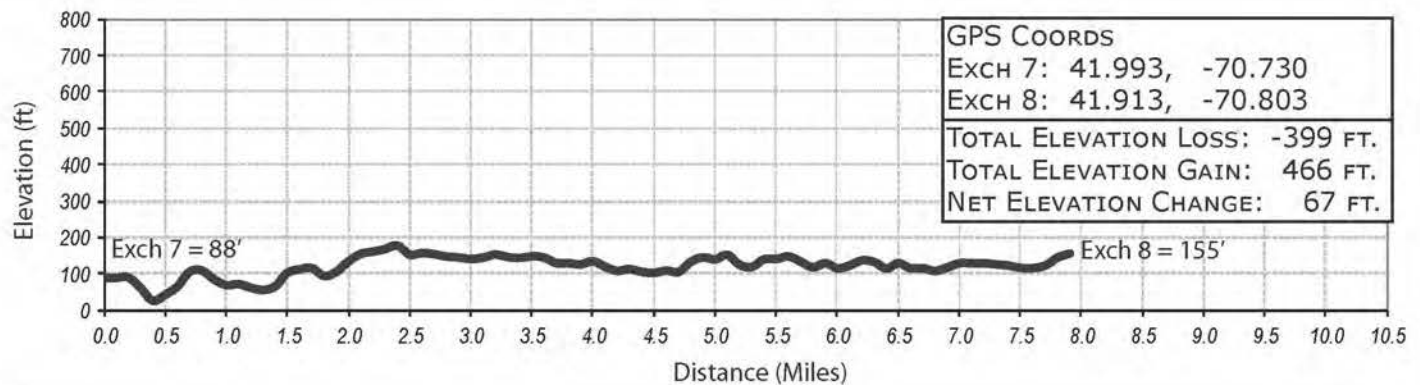

LEG 8 -- 7.9 MILES -- VERY HARD -- FULL VAN SUPPORT

LEG 8 -- 7.9 MILES -- VERY HARD

58 North Main Street, Carver MA 02366
41°55'15.45"N, 70°47'15.95"W

12:30 PM -11 PM

Please run with caution. Support vehicles please obey all traffic laws and be cautious supporting your runner along this leg.

LEG LEGEND:

- 0.0 Depart exchange 7 RIGHT on Main
- 850 ft LEFT at Elm, running with traffic. Cross the road when the sidewalk ends and continue on Elm against traffic
- 0.8 RIGHT on Elm/Hwy 80 5at fork.
- 2.8 Elm Becomes Brook
- 5.0 Keep RIGHT on Brook Street
- 5.8 RIGHT on High St
- 7.3 LEFT onto Main
- 7.9 Arrive at exchange 8

VAN ROUTE:

(Follow Runner Directions)

- 0.0 Depart exchange 7 RIGHT on Main
- 850 ft LEFT at Elm, running with traffic. Cross the road when the sidewalk ends and continue on Elm against traffic
- 0.8 RIGHT on Elm/Hwy 80 5at fork.
- 2.8 Elm Becomes Brook
- 5.0 Keep RIGHT on Brook Street
- 5.8 RIGHT on High St
- 7.3 LEFT onto Main
- 7.9 Arrive at exchange 8