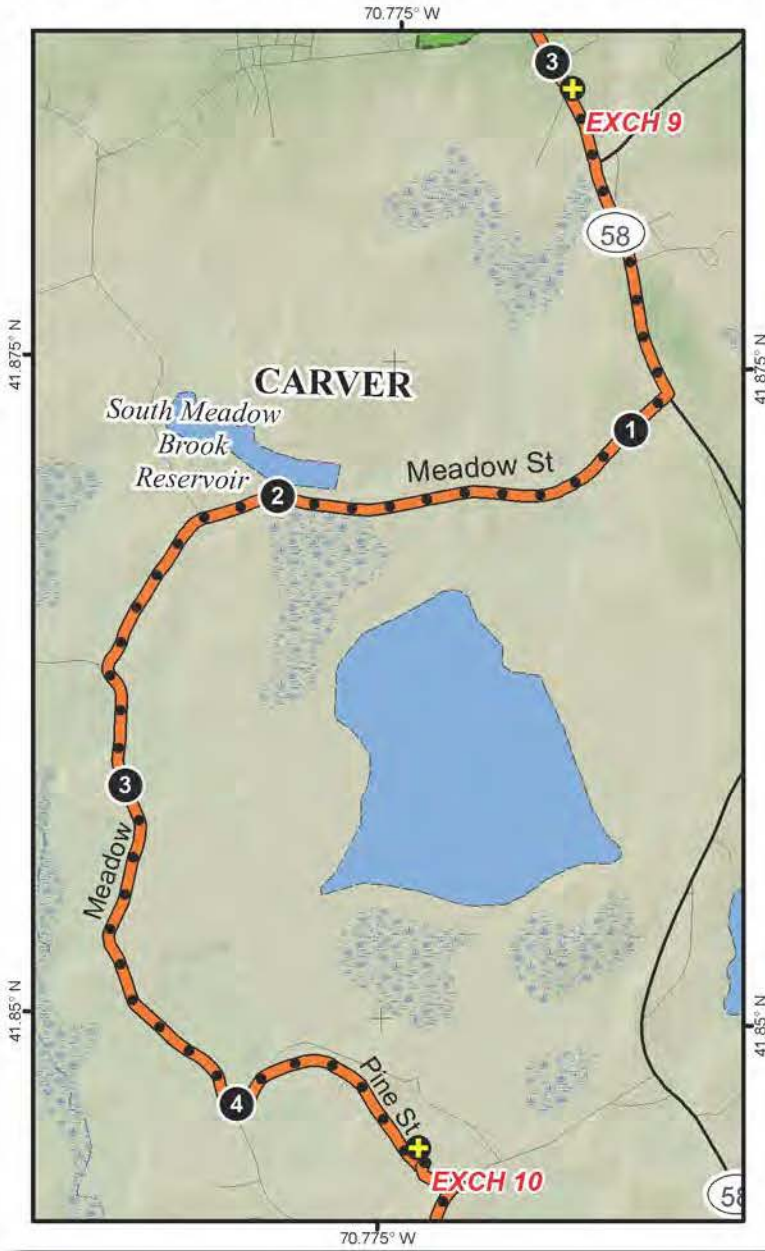

LEG LEGEND:

- 0.0 Depart exchange heading south on Main Street
- 0.8 LEFT on Silva Street
- 2.15 RIGHT onto Center
- 2.3 Keep RIGHT on Center
- 3.8 LEFT onto Main/Hwy 58
- 4.1 Arrive at exchange

VAN ROUTE:

(Follow Runner Directions)

- 0.0 Depart exchange heading south on Main Street
- 0.8 LEFT on Silva Street
- 2.15 RIGHT onto Center
- 2.3 Keep RIGHT on Center
- 3.8 LEFT onto Main/Hwy 58
- 4.1 Arrive at exchange

LEG 10 - 4.7 MILES - MODERATE - FULL VAN SUPPORT

LEG 10 – 4.7 MILES – MODERATE

Edaville Family Theme Park
5 Pine St, Carver, MA 02330
41°50'42.28"N 70°46'22.49"W

1:45 PM-12:15 AM

The 'Frozen Chosen' will be selling food items at this exchange. Cash only.

LEG LEGEND:

- 0.0 Depart exchange LEFT onto Main
- 0.8 LEFT onto Meadow St
- 4.0 LEFT onto Pine
- 4.7 Exchange is on the LEFT

VAN ROUTE:

(Follow Runner Directions)

- 0.0 Depart exchange LEFT onto Main
- 0.8 LEFT onto Meadow St
- 4.0 LEFT onto Pine
- 4.7 LEFT into exchange 10