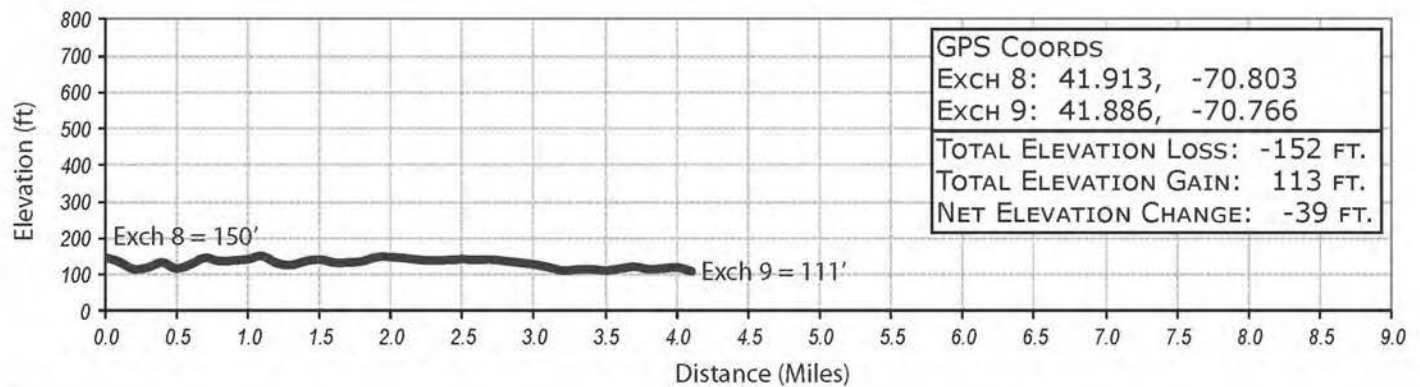

LEG 9 -- 4.1 MILES -- EASY -- FULL VAN SUPPORT

LEG 9 -- 4.1 MILES -- EASY

Our Lady of Lourdes
130 Main St, Carver, MA 02330
41°53'7.88"N 70°45'58.21"W

1:15 PM -11:45 PM

Cub Scout Pack 63 will have their Food Truck selling Burgers, Dogs and drinks to raise money for their pack. Cash only.

LEG LEGEND:

- 0.0 Depart exchange heading south on Main Street
- 0.8 LEFT on Silva Street
- 2.15 RIGHT onto Center
- 2.3 Keep RIGHT on Center
- 3.8 LEFT onto Main/Hwy 58
- 4.1 Arrive at exchange

VAN ROUTE:

(Follow Runner Directions)

- 0.0 Depart exchange heading south on Main Street
- 0.8 LEFT on Silva Street
- 2.15 RIGHT onto Center
- 2.3 Keep RIGHT on Center
- 3.8 LEFT onto Main/Hwy 58
- 4.1 Arrive at exchange