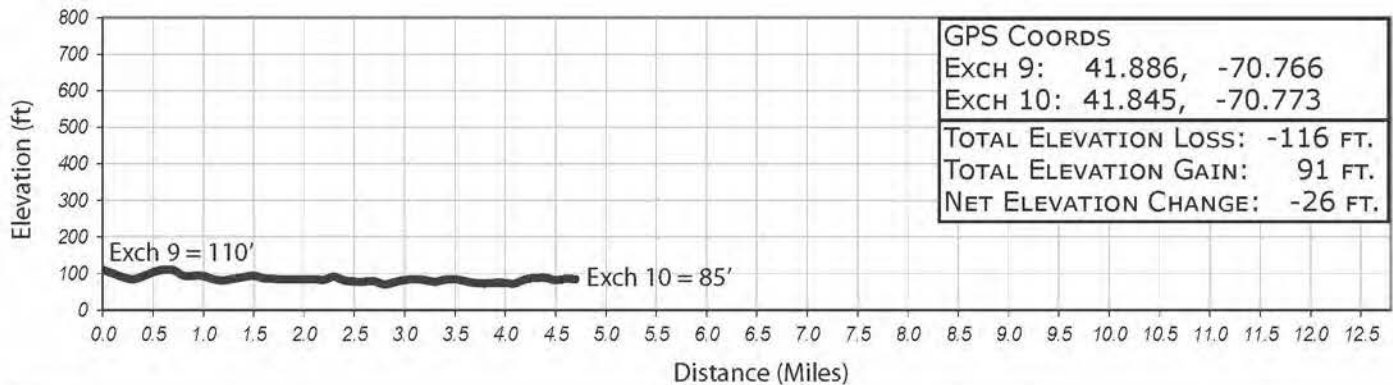

LEG 10 - 4.7 MILES - MODERATE - FULL VAN SUPPORT

LEG 10 – 4.7 MILES – MODERATE

Edaville Family Theme Park
5 Pine St, Carver, MA 02330
41°50'42.28"N 70°46'22.49"W

1:45 PM-12:15 AM

The 'Frozen Chosen' will be selling food items at this exchange. Cash only.

LEG LEGEND:

- 0.0 Depart exchange LEFT onto Main
- 0.8 LEFT onto Meadow St
- 4.0 LEFT onto Pine
- 4.7 Exchange is on the LEFT

VAN ROUTE:

(Follow Runner Directions)

- 0.0 Depart exchange LEFT onto Main
- 0.8 LEFT onto Meadow St
- 4.0 LEFT onto Pine
- 4.7 LEFT into exchange 10