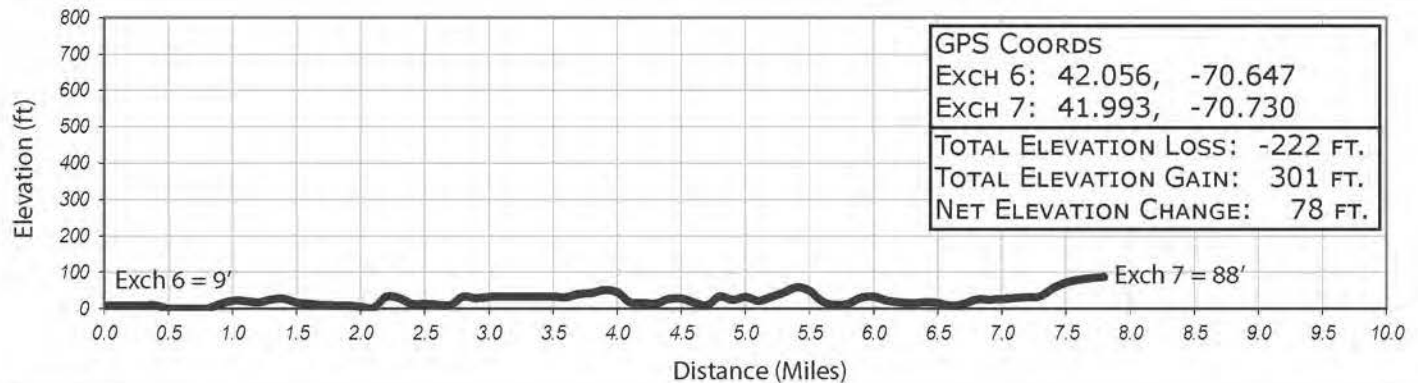

LEG LEGEND:

0.0	Depart Exchange 6 heading south on Gurnet Road	7.6	LEFT onto Cross Street
0.5	RIGHT (W) to cross Powder Point Bridge	7.7	RIGHT onto Center
0.8	RIGHT (W) to stay on Powder Point Avenue	7.8	LEFT into the church exchange. Police detail to assist.
1.9	LEFT (S) onto Washington Street. Road becomes Bay Road.		
6.0	LEFT (S) onto Bay Street which becomes Landing Street		
6.8	RIGHT (NW) onto Maple Street		
7.2	LEFT (S) onto Summer Street/3A		
7.5	RIGHT onto Green St (use cross walk just past Green to cross 3A and run back to Green. A Police detail will be there to help).