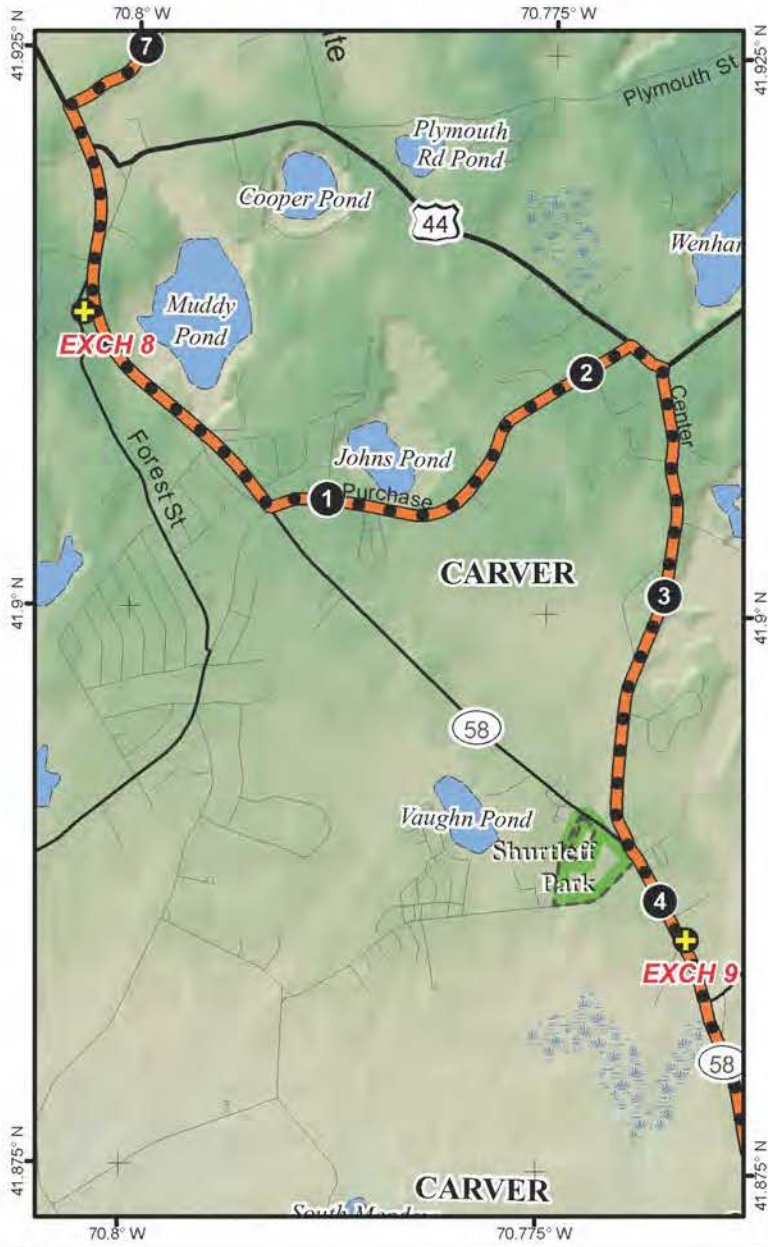

LEG 9 -- 4.1 MILES -- EASY -- FULL VAN SUPPORT

LEG 9 -- 4.1 MILES -- EASY

Our Lady of Lourdes
130 Main St, Carver, MA 02330
41°53'7.88"N 70°45'58.21"W

1:15 PM -11:45 PM

Cub Scout Pack 63 will have their Food Truck selling Burgers, Dogs and drinks to raise money for their pack. Cash only.

LEG LEGEND:

- 0.0 Depart exchange heading south on Main Street
- 0.8 LEFT on Silva Street
- 2.15 RIGHT onto Center
- 2.3 Keep RIGHT on Center
- 3.8 LEFT onto Main/Hwy 58
- 4.1 Arrive at exchange

VAN ROUTE:

(Follow Runner Directions)

- 0.0 Depart exchange heading south on Main Street
- 0.8 LEFT on Silva Street
- 2.15 RIGHT onto Center
- 2.3 Keep RIGHT on Center
- 3.8 LEFT onto Main/Hwy 58
- 4.1 Arrive at exchange