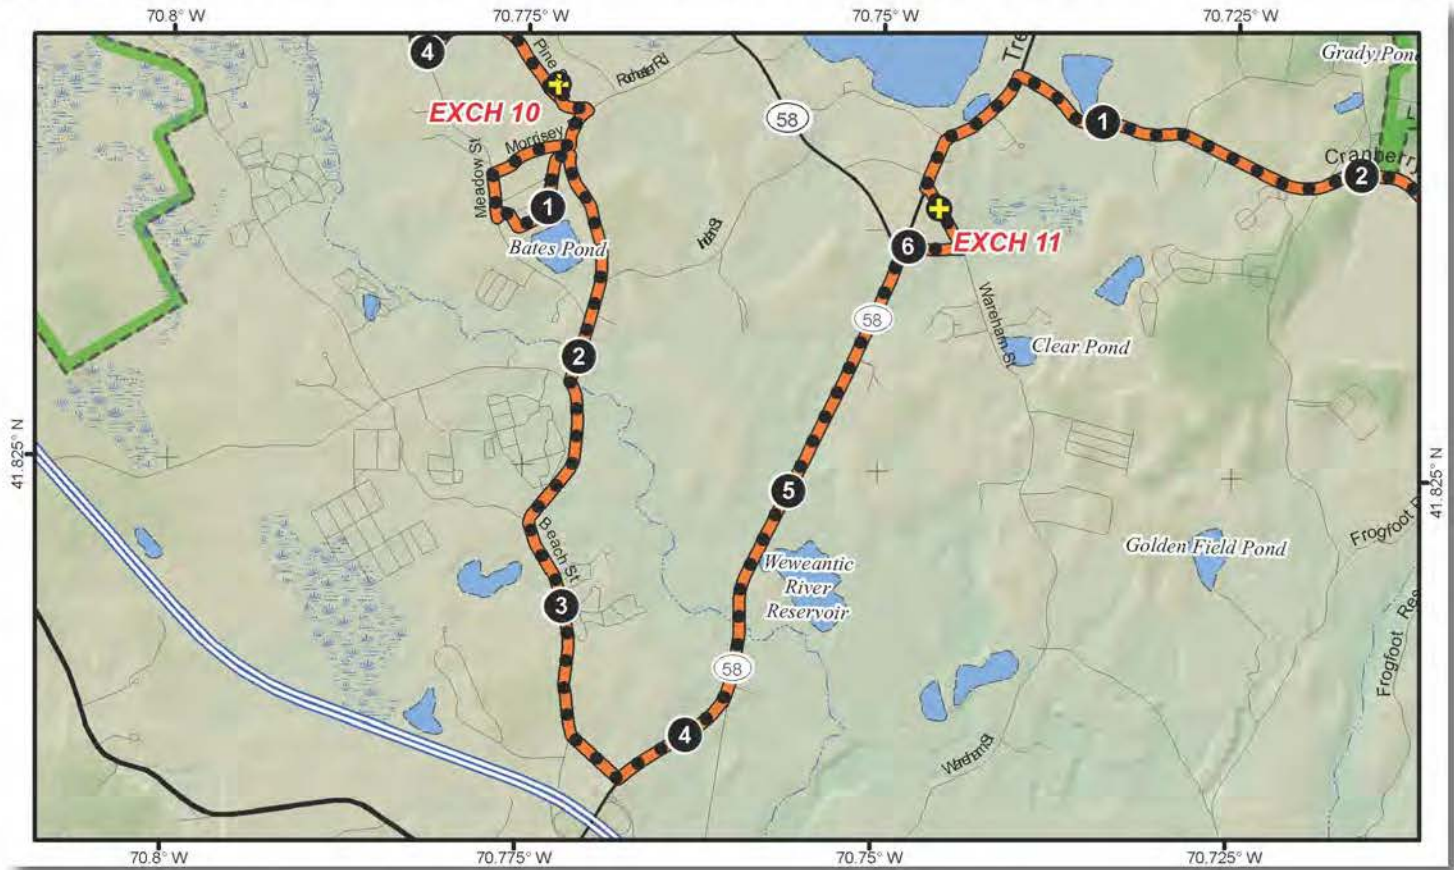

LEG LEGEND:

- 0.0 Depart exchange heading south on Main Street
- 0.8 LEFT on Silva Street
- 2.15 RIGHT onto Center
- 2.3 Keep RIGHT on Center
- 3.8 LEFT onto Main/Hwy 58
- 4.1 Arrive at exchange

VAN ROUTE:

LEG LEGEND:

- 0.0 Depart exchange LEFT onto Main
- 0.8 LEFT onto Meadow St
- 4.0 LEFT onto Pine
- 4.7 Exchange is on the LEFT

VAN ROUTE:

(Follow Runner Directions)

- 0.0 Depart exchange LEFT onto Main
- 0.8 LEFT onto Meadow St
- 4.0 LEFT onto Pine
- 4.7 LEFT into exchange 10

LEG 11 -- 6.4 MILES -- HARD -- PARTIAL VAN SUPPORT

LEG 11 -- 6.4 MILES -- HARD

Church of the Vine
 5 Wareham St. Carver, MA 02330
 41°50'20.28"N 70°44'45.23"W

2:15 PM – 12:45 AM

Please follow signs and directions of the police details carefully. This leg has a few segments where you will be running with traffic.