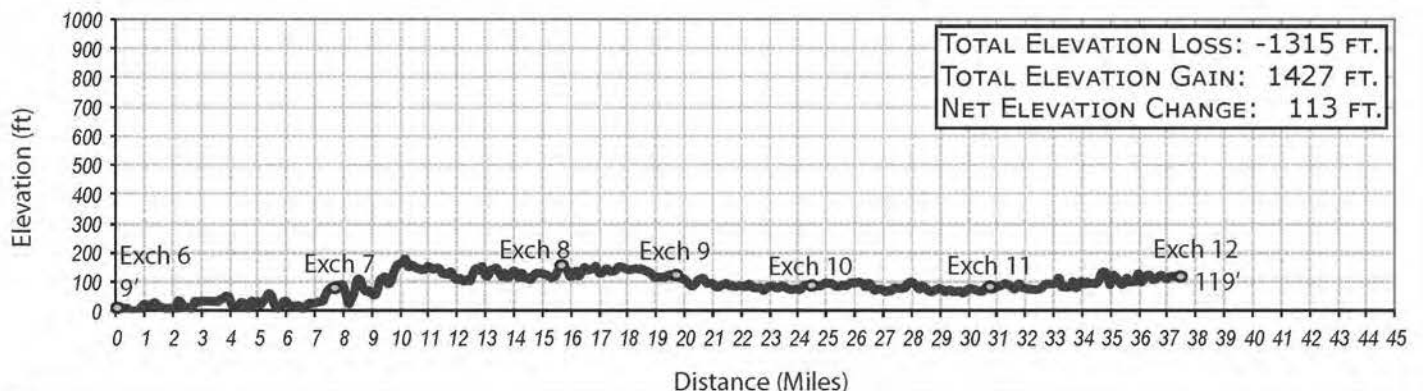

VAN 2 -- LEGS 7-12 -- 37.5 MILES

EXCHANGE 12b ADDRESS:
Forestdale School
151 MA 130
Forestdate, MA 02644

This is a VIRTUAL EXCHANGE. Let van 1 know when you arrive and their runner will depart virtual exchange 12b. Go straight to exchange 18 after you pick up your runner from exchange 12a. YOU WILL NOT MEET VAN 1 AT THIS EXCHANGE. PLEASE GO STRAIGHT TO EXCHANGE 18 TO MEET VAN ONE AND START YOUR RUNNER FROM THERE.

INACTIVE VAN DIRECTIONS TO EXCHANGE 12b:

- 0.0 Head North on Gurnet Rd toward Pine Point Road
- 1.8 LEFT onto MA-139 E/ Careswell St
- 4.9 Slight RIGHT onto MA-14 W
- 5.7 Merge onto MA-3 S and continue for 26 miles
- 32.1 Take Exit 2 for MA-130 toward Sandwich/Mashpee and continue for 3 miles
- 35.3 RIGHT onto Bill Richards drive