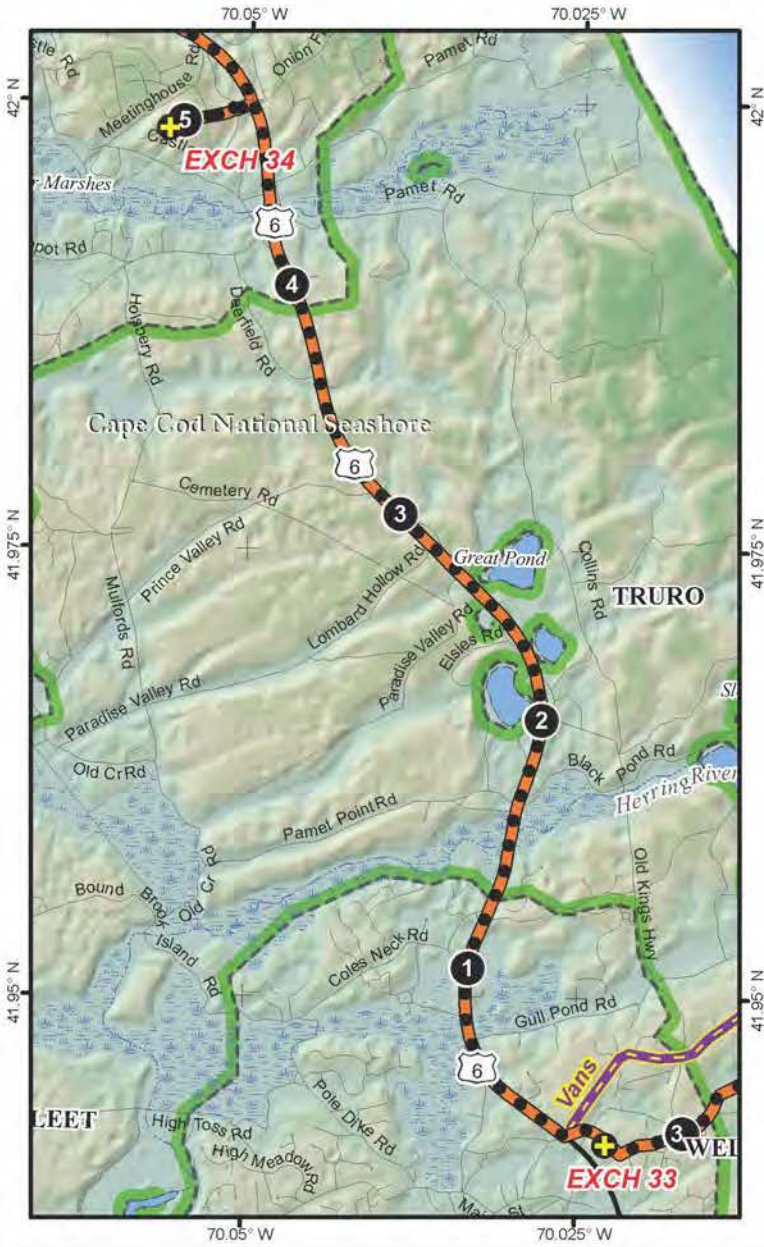

LEG 34 -- 5.1 MILES -- MODERATE -- NO VAN SUPPORT

LEG 34 -- 5.1 MILES -- MODERATE

Truro Town Hall
 24 Town Hall Rd
 Truro, MA 02666
 42° 0'0.50"N 70° 4'43.63"W

8:00 AM-6:00 PM

Van drivers There is NO SUPPORT on Route 6. Runners will be running with traffic inside a cone lane.

LEG LEGEND:

- 0.0 Depart exchange 33 heading South on Lawrence Rd.
- 0.3 RIGHT onto Route 6.
- 4.7 LEFT on Town Hall Road
- 5.1 Arrive at exchange 34 on the LEFT

VAN ROUTE:

- 0.0 Depart exchange 33 heading South on Lawrence Rd.
- 0.3 RIGHT onto Route 6.
- 4.7 LEFT on Town Hall Road
- 5.1 Arrive at exchange 34 on the LEFT

LEG 35 -- 4.52 MILES -- MODERATE -- NO VAN SUPPORT

LEG 35 -- 4.52 MILES -- MODERATE

Truro Community Center
 7 Standish Way
 North Truro, MA 02652
 42° 3'2.88"N 70° 4'49.82"W

8:15 AM-6:30 PM

Van drivers There is NO SUPPORT on Route 6. Runners will be running with traffic inside a cone lane.

LEG LEGEND:

- 0.0 Depart exchange East on Town Hall Road
- 0.6 LEFT on Hwy 6
- 3.8 LEFT onto Standish Way
- 3.9 LEFT into Exchange 35

VAN ROUTE

- 0.0 (Follow runner directions) Depart exchange East on Town Hall Road
- 0.6 LEFT on Hwy 6
- 3.8 LEFT onto Standish Way
- 3.9 LEFT into Exchange 35