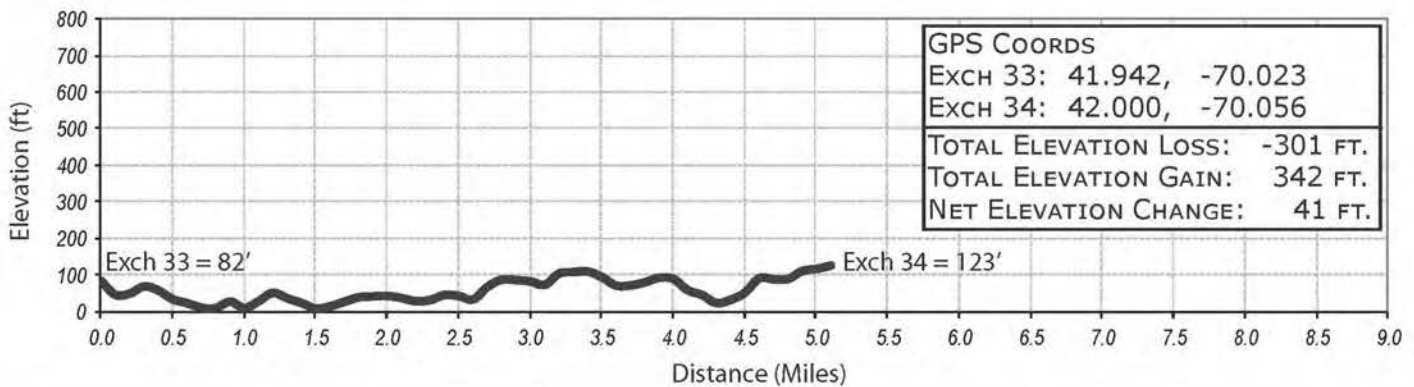

LEG 34 -- 5.1 MILES -- MODERATE -- NO VAN SUPPORT

LEG 34 -- 5.1 MILES -- MODERATE

Truro Town Hall
 24 Town Hall Rd
 Truro, MA 02666
 42° 0'0.50"N 70° 4'43.63"W

8:00 AM-6:00 PM

Van drivers There is NO SUPPORT on Route 6. Runners will be running with traffic inside a cone lane.

LEG LEGEND:

- 0.0 Depart exchange 33 heading South on Lawrence Rd.
- 0.3 RIGHT onto Route 6.
- 4.7 LEFT on Town Hall Road
- 5.1 Arrive at exchange 34 on the LEFT

VAN ROUTE:

- 0.0 Depart exchange 33 heading South on Lawrence Rd.
- 0.3 RIGHT onto Route 6.
- 4.7 LEFT on Town Hall Road
- 5.1 Arrive at exchange 34 on the LEFT

LEG 35 -- 4.52 MILES -- MODERATE -- NO VAN SUPPORT

LEG 35 -- 4.52 MILES -- MODERATE

Truro Community Center
 7 Standish Way
 North Truro, MA 02652
 42° 3'2.88"N 70° 4'49.82"W

8:15 AM-6:30 PM

Van drivers There is NO SUPPORT on Route 6. Runners will be running with traffic inside a cone lane.

LEG LEGEND:

- 0.0 Depart exchange East on Town Hall Road
- 0.6 LEFT on Hwy 6
- 3.8 LEFT onto Standish Way
- 3.9 LEFT into Exchange 35

VAN ROUTE

- 0.0 (Follow runner directions) Depart exchange East on Town Hall Road
- 0.6 LEFT on Hwy 6
- 3.8 LEFT onto Standish Way
- 3.9 LEFT into Exchange 35