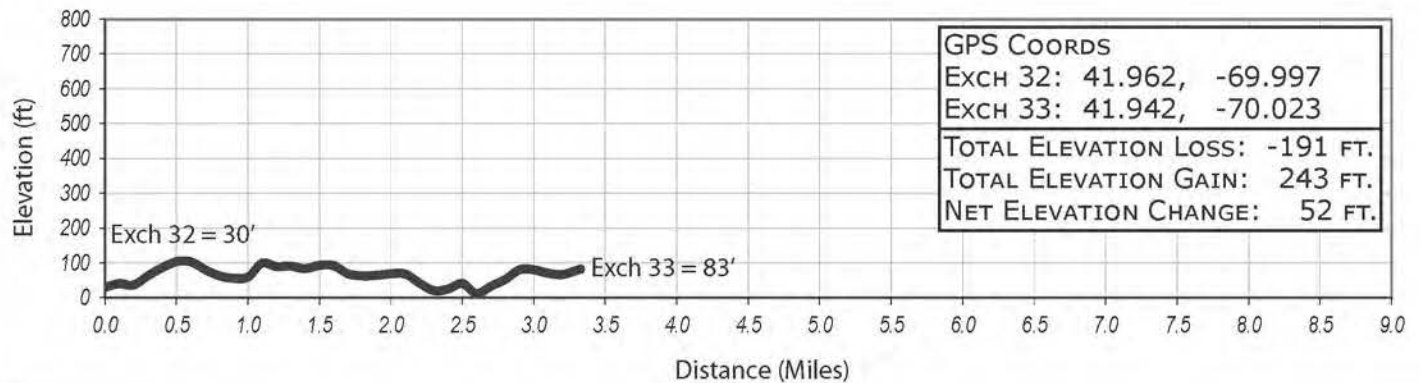

LEG 33 -- 3.3 MILES -- EASY -- NO VAN SUPPORT

LEG 33 -- 3.3 MILES -- EASY

Wellfleet Elementary
 100 Lawrence Road Wellfleet, MA 02667
 41°56'31.10"N, 70° 1'22.40"W

7:15 AM-4:45 PM

Leg 32 runners will be running into the leg 33 runner so expect to see runners heading in both directions on Gross Hill Road and Ocean View Drive.

LEG LEGEND:

- 0.0 Depart Exchange 32 heading South on Gross Hill Road running with traffic. Runners will be coming at you on leg 32.
- 0.30 Gross Hill Road becomes Ocean View Drive
- 1.35 RIGHT onto Long Pond Road and run with traffic.
- 3.2 RIGHT onto Lawrence Road running against traffic.
- 3.3 Arrive at Exchange 33 on the Left

VAN ROUTE:

- 0.0 Depart Exchange 32 heading South on Gross Hill Road.
 - 0.30 RIGHT to continue onto Gross Hill Rd (Runners continue on Ocean View)
 - 2.2 LEFT onto Lawrence Road
 - 2.3 RIGHT into Exchange 33.
- Vans are NOT allowed to support runners on leg 33. Proceed down Gross Hill Road to the exchange.