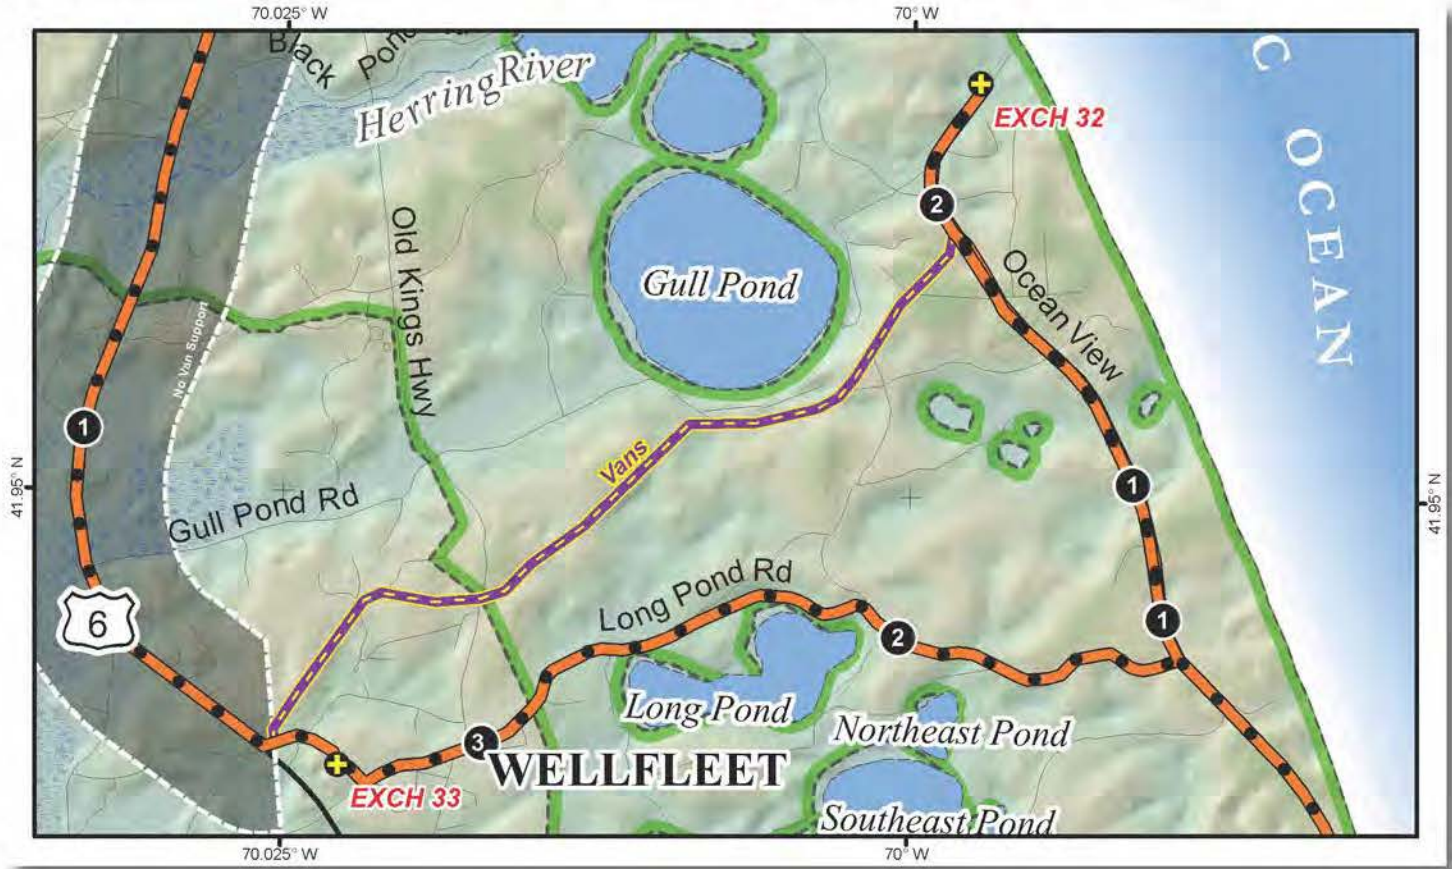

LEG 33 -- 3.3 MILES -- EASY -- NO VAN SUPPORT

LEG 33 -- 3.3 MILES -- EASY

Wellfleet Elementary
 100 Lawrence Road Wellfleet, MA 02667
 41°56'31.10"N, 70° 1'22.40"W

7:15 AM-4:45 PM

Leg 32 runners will be running into the leg 33 runner so expect to see runners heading in both directions on Gross Hill Road and Ocean View Drive.

LEG LEGEND:

- 0.0 Depart Exchange 32 heading South on Gross Hill Road running with traffic. Runners will be coming at you on leg 32.
- 0.30 Gross Hill Road becomes Ocean View Drive
- 1.35 RIGHT onto Long Pond Road and run with traffic.
- 3.2 RIGHT onto Lawrence Road running against traffic.
- 3.3 Arrive at Exchange 33 on the Left

VAN ROUTE:

- 0.0 Depart Exchange 32 heading South on Gross Hill Road.
 - 0.30 RIGHT to continue onto Gross Hill Rd (Runners continue on Ocean View)
 - 2.2 LEFT onto Lawrence Road
 - 2.3 RIGHT into Exchange 33.
- Vans are NOT allowed to support runners on leg 33. Proceed down Gross Hill Road to the exchange.

LEG LEGEND:

- 0.0 Depart exchange 33 heading South on Lawrence Rd.
- 0.3 RIGHT onto Route 6.
- 4.7 LEFT on Town Hall Road
- 5.1 Arrive at exchange 34 on the LEFT

VAN ROUTE:

- 0.0 Depart exchange 33 heading South on Lawrence Rd.
- 0.3 RIGHT onto Route 6.
- 4.7 LEFT on Town Hall Road
- 5.1 Arrive at exchange 34 on the LEFT