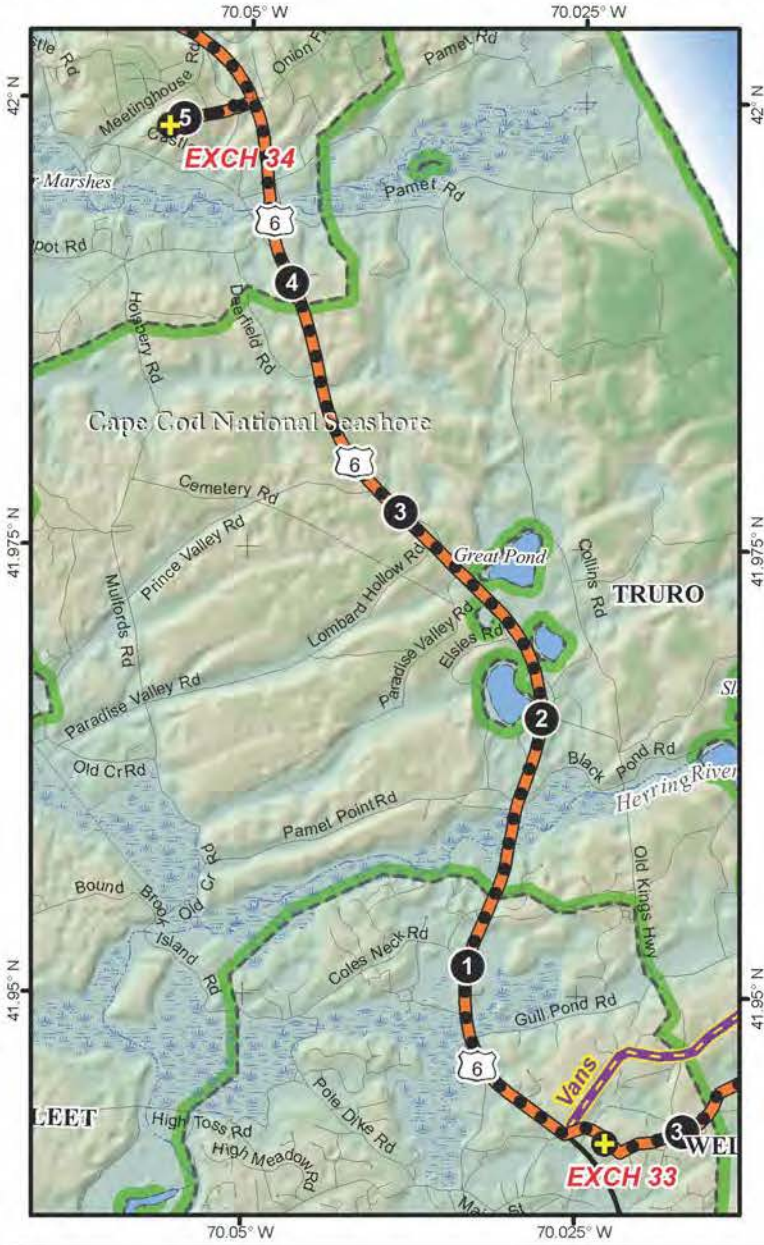

LEG 34 -- 5.1 MILES -- MODERATE -- NO VAN SUPPORT

LEG 34 -- 5.1 MILES -- MODERATE

Truro Town Hall
24 Town Hall Rd
Truro, MA 02666
42° 0'0.50"N 70° 4'43.63"W

8:00 AM-6:00 PM

Van drivers There is NO SUPPORT on Route 6. Runners will be running with traffic inside a cone lane.

LEG LEGEND:

- 0.0 Depart exchange 33 heading South on Lawrence Rd.
- 0.3 RIGHT onto Route 6.
- 4.7 LEFT on Town Hall Road
- 5.1 Arrive at exchange 34 on the LEFT

VAN ROUTE:

- 0.0 Depart exchange 33 heading South on Lawrence Rd.
- 0.3 RIGHT onto Route 6.
- 4.7 LEFT on Town Hall Road
- 5.1 Arrive at exchange 34 on the LEFT