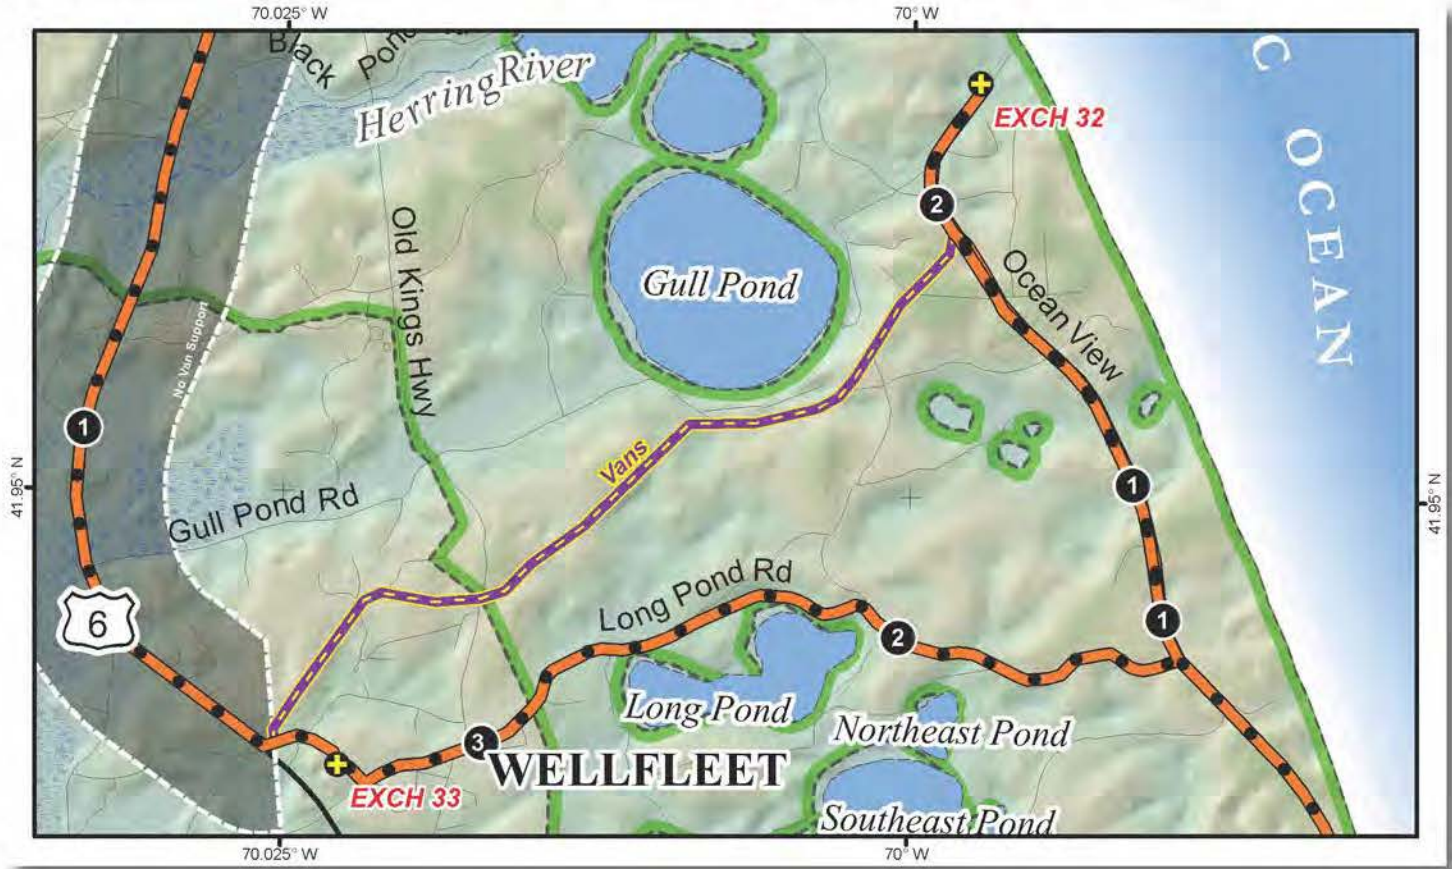

**LEG LEGEND:**

- 0.0 Depart Exchange 31 heading north on Ocean View Drive
- 1.9 Ocean View becomes Gross Hill Drive
- 2.3 Arrive at Exchange 32

**VAN ROUTE:**

(Follow Runner Directions)

- 0.0 Depart Exchange 31 heading north on Ocean View Drive
- 1.9 Ocean View becomes Gross Hill Drive
- 2.3 Arrive at Exchange 32

## LEG 33 -- 3.3 MILES -- EASY

Wellfleet Elementary  
100 Lawrence Road Wellfleet, MA 02667  
41°56'31.10"N, 70° 1'22.40"W

7:15 AM-4:45 PM

Leg 32 runners will be running into the leg 33 runner so expect to see runners heading in both directions on Gross Hill Road and Ocean View Drive.

## LEG LEGEND:

- 0.0 Depart Exchange 32 heading South on Gross Hill Road running with traffic. Runners will be coming at you on leg 32.
- 0.30 Gross Hill Road becomes Ocean View Drive
- 1.35 RIGHT onto Long Pond Road and run with traffic.
- 3.2 RIGHT onto Lawrence Road running against traffic.
- 3.3 Arrive at Exchange 33 on the Left

## VAN ROUTE:

- 0.0 Depart Exchange 32 heading South on Gross Hill Road.
  - 0.30 RIGHT to continue onto Gross Hill Rd (Runners continue on Ocean View)
  - 2.2 LEFT onto Lawrence Road
  - 2.3 RIGHT into Exchange 33.
- Vans are NOT allowed to support runners on leg 33. Proceed down Gross Hill Road to the exchange.