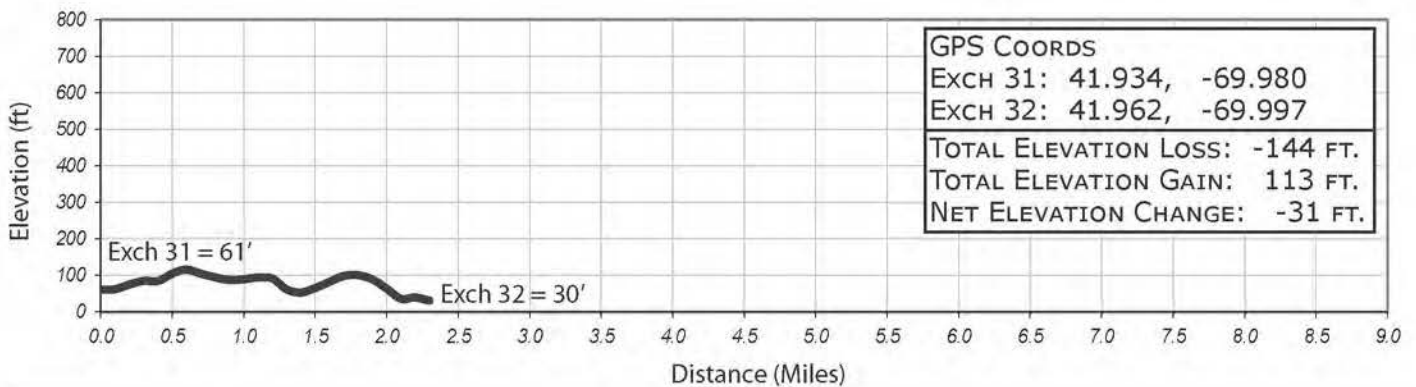

# LEG 32 -- 2.3 MILES -- EASY -- FULL VAN SUPPORT

LEG 32 – 2.3 MILES – EASY

Newcomb Beach  
 1175 Gross Hill Road  
 Wellfleet, MA 02667  
 41°57'44.43"N 69°59'50.45"W

6:45 AM-4:15PM

Straight shot down Ocean View Drive!

**LEG LEGEND:**

- 0.0 Depart Exchange 31 heading north on Ocean View Drive
- 1.9 Ocean View becomes Gross Hill Drive
- 2.3 Arrive at Exchange 32

**VAN ROUTE:**

(Follow Runner Directions)

- 0.0 Depart Exchange 31 heading north on Ocean View Drive
- 1.9 Ocean View becomes Gross Hill Drive
- 2.3 Arrive at Exchange 32

## LEG LEGEND:

- 0.0 Depart Exchange 32 heading South on Gross Hill Road running with traffic. Runners will be coming at you on leg 32.
- 0.30 Gross Hill Road becomes Ocean View Drive
- 1.35 RIGHT onto Long Pond Road and run with traffic.
- 3.2 RIGHT onto Lawrence Road running against traffic.
- 3.3 Arrive at Exchange 33 on the Left

## VAN ROUTE:

- 0.0 Depart Exchange 32 heading South on Gross Hill Road.
  - 0.30 RIGHT to continue onto Gross Hill Rd (Runners continue on Ocean View)
  - 2.2 LEFT onto Lawrence Road
  - 2.3 RIGHT into Exchange 33.
- Vans are NOT allowed to support runners on leg 33. Proceed down Gross Hill Road to the exchange.