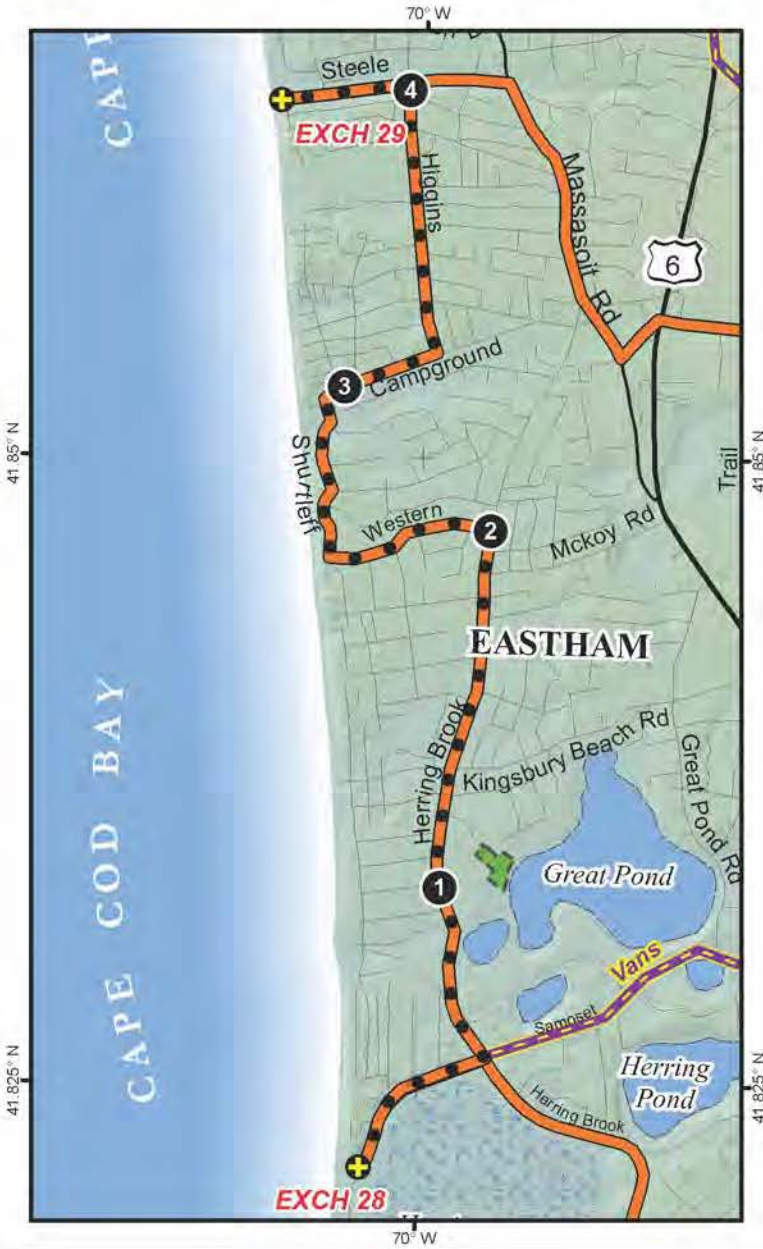

LEG LEGEND:

- 0.0 Depart Exchange 28 on Samoset Road running against traffic (leg 28 runners will be coming at you).
- 0.5 LEFT onto Herring Brook Road.
- 2.0 LEFT onto Western Ave
- 2.5 RIGHT onto Shurtleff Road
- 3.0 RIGHT onto Campground Road
- 3.3 LEFT onto Higgins Road
- 4.0 LEFT onto Steele Road
- 4.4 Arrive at Exchange 29

VAN ROUTE:

(Follow Runner Directions)

- 0.0 Depart Exchange 28 on Samoset Road running against traffic (leg 28 runners will be coming at you).
- 0.5 LEFT onto Herring Brook Road
- 2.0 LEFT onto Western Ave
- 2.5 RIGHT onto Shurtleff Road
- 3.0 RIGHT onto Campground Road
- 3.3 LEFT onto Higgins Road
- 4.0 LEFT onto Steele Road
- 4.4 Arrive at Exchange 29

LEG 30 -- 3.0 MILES -- EASY -- FULL VAN SUPPORT

VAN ROUTE:
 (FOLLOW RUNNER DIRECTIONS)

- 0.0 EXIT EXCHANGE BACK ONTO STEELE ROAD RUNNING WITH TRAFFIC. RUNNERS WILL BE COMING AT YOU INTO THE EXCHANGE AS YOU HEAD OUT.
- 0.6 RIGHT ONTO MASSASOIT ROAD AND RUN AGAINST TRAFFIC.
- 1.25 BEAR LEFT AT HERRING BROOK TO CONTINUE ON MASSASOIT RD.
- 1.45 LEFT ONTO OLD COUNTY RD
- 1.6 CROSS ROUTE 6 WITH POLICE DETAIL ONTO BRACKETT RD.
- 2.5 LEFT ONTO NAUSET RD.
- 2.75 RIGHT ONTO CABLE RD.
- 3.0 LEFT INTO EXCHANGE 30

LEG LEGEND:

- 0.0 Exit exchange back onto Steele Road running with traffic. Runners will be coming at you into the exchange as you head out.
- 0.6 RIGHT onto Massasoit Road and run against traffic.

- 1.25 Bear LEFT at Herring brook to continue on Massasoit Rd.
- 1.45 LEFT onto Old County Rd
- 1.6 Cross Route 6 with Police Detail onto Brackett Rd.
- 2.5 LEFT onto Nauset Rd.
- 2.75 RIGHT onto Cable Rd.
- 3.0 LEFT into Exchange 30