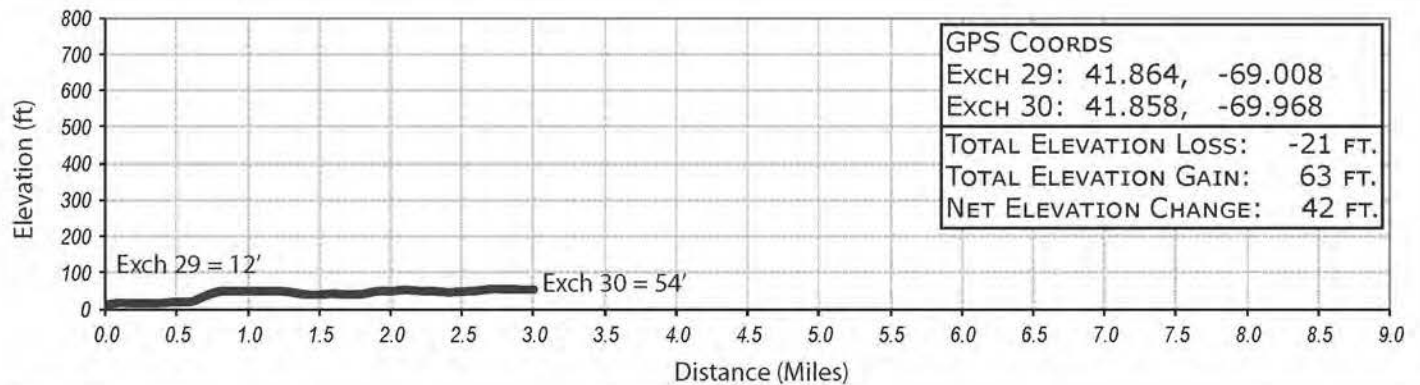

LEG 30 -- 3.0 MILES -- EASY -- FULL VAN SUPPORT

VAN ROUTE:
(FOLLOW RUNNER DIRECTIONS)

- 0.0 EXIT EXCHANGE BACK ONTO STEELE ROAD RUNNING WITH TRAFFIC. RUNNERS WILL BE COMING AT YOU INTO THE EXCHANGE AS YOU HEAD OUT.
- 0.6 RIGHT ONTO MASSASOIT ROAD AND RUN AGAINST TRAFFIC.
- 1.25 BEAR LEFT AT HERRING BROOK TO CONTINUE ON MASSASOIT RD.
- 1.45 LEFT ONTO OLD COUNTY RD
- 1.6 CROSS ROUTE 6 WITH POLICE DETAIL ONTO BRACKETT RD.
- 2.5 LEFT ONTO NAUSET RD.
- 2.75 RIGHT ONTO CABLE RD.
- 3.0 LEFT INTO EXCHANGE 30

LEG 30 -- 3.0 MILES -- EASY

Nauset Regional High School
100 Cable Road
Eastham, MA 02642
41°51'30.37"N 69°58'2.57"W

1:30 AM-3:00 PM

Cross with caution at route 6. Police will be there to assist. Please wait for their direction. Extra Mile Charity Village featuring The Hole in the Wall Gang Camp, Dylan's Wings of Change, Ben's Light House, REACH Newtown,

Smilemass, The Avielle Foundation, and Stupid Cancer: Games, music and fun!

The Nauset High School Cafeteria will be selling food items starting at 5:30am. See the Sweet Happenings for a full list. Cash only.

LEG LEGEND:

- 0.0 Exit exchange back onto Steele Road running with traffic. Runners will be coming at you into the exchange as you head out.
- 0.6 RIGHT onto Massasoit Road and run against traffic.

- 1.25 Bear LEFT at Herring brook to continue on Massasoit Rd.
- 1.45 LEFT onto Old County Rd
- 1.6 Cross Route 6 with Police Detail onto Brackett Rd.
- 2.5 LEFT onto Nauset Rd.
- 2.75 RIGHT onto Cable Rd.
- 3.0 LEFT into Exchange 30

LEG 30