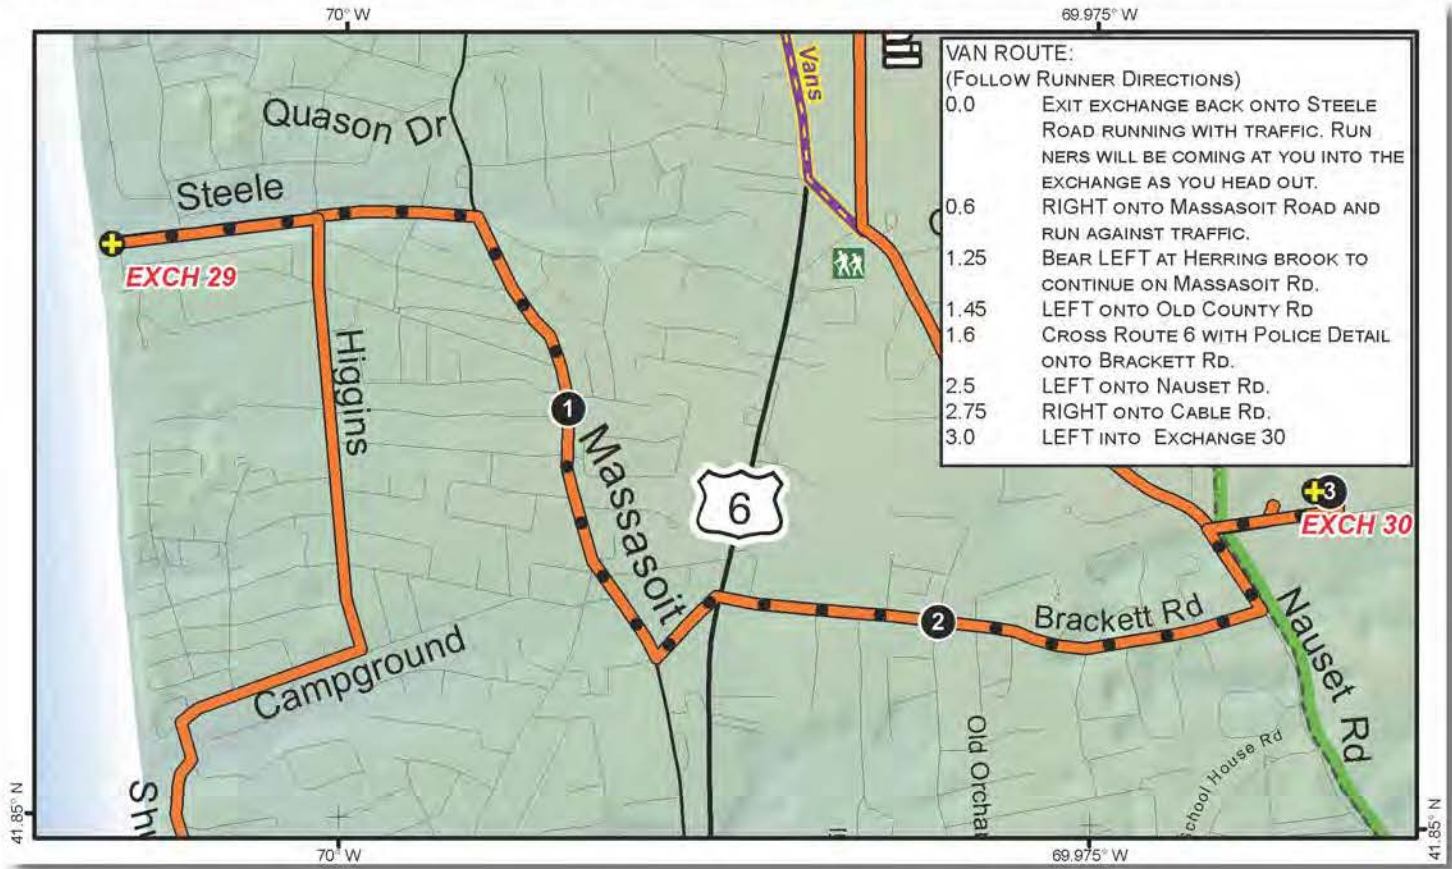

LEG LEGEND:

- 0.0 Depart Exchange 28 on Samoset Road running against traffic (leg 28 runners will be coming at you).
- 0.5 LEFT onto Herring Brook Road.
- 2.0 LEFT onto Western Ave
- 2.5 RIGHT onto Shurtleff Road
- 3.0 RIGHT onto Campground Road
- 3.3 LEFT onto Higgins Road
- 4.0 LEFT onto Steele Road
- 4.4 Arrive at Exchange 29

VAN ROUTE:

(Follow Runner Directions)

- 0.0 Depart Exchange 28 on Samoset Road running against traffic (leg 28 runners will be coming at you).
- 0.5 LEFT onto Herring Brook Road
- 2.0 LEFT onto Western Ave
- 2.5 RIGHT onto Shurtleff Road
- 3.0 RIGHT onto Campground Road
- 3.3 LEFT onto Higgins Road
- 4.0 LEFT onto Steele Road
- 4.4 Arrive at Exchange 29

LEG 30 -- 3.0 MILES -- EASY -- FULL VAN SUPPORT

VAN ROUTE:
 (FOLLOW RUNNER DIRECTIONS)

- 0.0 EXIT EXCHANGE BACK ONTO STEELE ROAD RUNNING WITH TRAFFIC. RUNNERS WILL BE COMING AT YOU INTO THE EXCHANGE AS YOU HEAD OUT.
- 0.6 RIGHT ONTO MASSASOIT ROAD AND RUN AGAINST TRAFFIC.
- 1.25 BEAR LEFT AT HERRING BROOK TO CONTINUE ON MASSASOIT RD.
- 1.45 LEFT ONTO OLD COUNTY RD
- 1.6 CROSS ROUTE 6 WITH POLICE DETAIL ONTO BRACKETT RD.
- 2.5 LEFT ONTO NAUSET RD.
- 2.75 RIGHT ONTO CABLE RD.
- 3.0 LEFT INTO EXCHANGE 30

LEG LEGEND:

- 0.0 Exit exchange back onto Steele Road running with traffic. Runners will be coming at you into the exchange as you head out.
- 0.6 RIGHT onto Massasoit Road and run against traffic.

- 1.25 Bear LEFT at Herring brook to continue on Massasoit Rd.
- 1.45 LEFT onto Old County Rd
- 1.6 Cross Route 6 with Police Detail onto Brackett Rd.
- 2.5 LEFT onto Nauset Rd.
- 2.75 RIGHT onto Cable Rd.
- 3.0 LEFT into Exchange 30