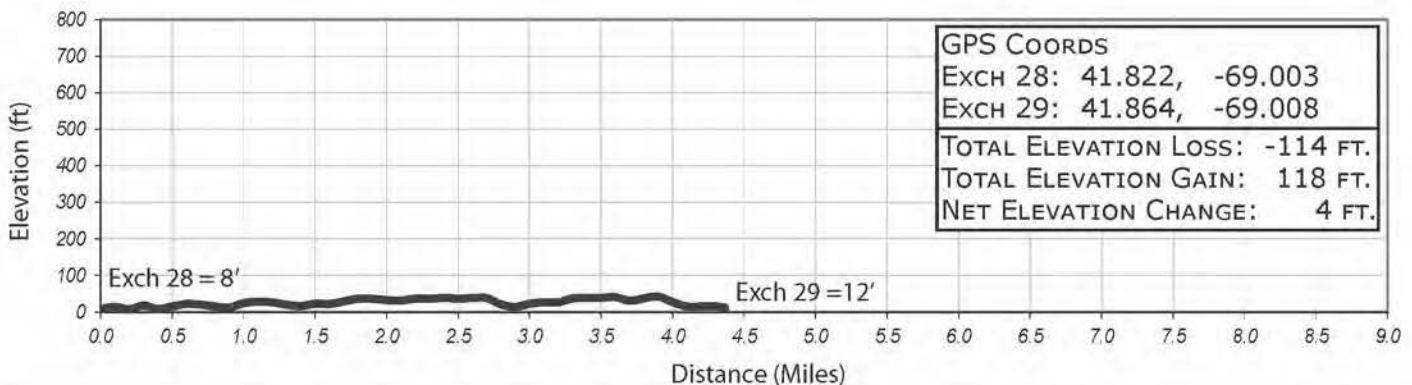

PB-Cacao-Superseed balls – 2pk - $2 • Large Cranberry-Oatmeal-Choc-Almond Super Cookies $1 • Andean Breakfast Bars (ancient grains, seeds, etc) $2 • Slice of The Farm! Thick Slice of Super-Moist Delicious Apple-Carrot-Zucchini Bread $2 HOT: • Hot Oatmeal-Quinoa Bowls w/FRESH Fruit $3 • MultiGrain Mini-Pita Pockets w/Egg, Slice of Cheese & Mesclun Greens $4.50 • Coffee, Teas, Hot Chocolate $1 • Assorted Mini (muffin cup size) Veggie & Cheese Frittatas $2 COLD: • Pre-Packaged NF Greek Yogurt- w/hm Dried Berries & Almond Granola $3.50 • Assorted Bottled Cold Drinks (incl. water, coconut water, watermelon water and more) $2 - $4 • Mint-Green Iced Tea w/Honey $2 • Cucumber-Lime-Agua Fresca $2

LEG LEGEND:

- 0.0 Depart Exchange 28 on Samoset Road running against traffic (leg 28 runners will be coming at you).
- 0.5 LEFT onto Herring Brook Road.
- 2.0 LEFT onto Western Ave
- 2.5 RIGHT onto Shurtleff Road
- 3.0 RIGHT onto Campground Road
- 3.3 LEFT onto Higgins Road
- 4.0 LEFT onto Steele Road
- 4.4 Arrive at Exchange 29

VAN ROUTE:

(Follow Runner Directions)

- 0.0 Depart Exchange 28 on Samoset Road running against traffic (leg 28 runners will be coming at you).
- 0.5 LEFT onto Herring Brook Road
- 2.0 LEFT onto Western Ave
- 2.5 RIGHT onto Shurtleff Road
- 3.0 RIGHT onto Campground Road
- 3.3 LEFT onto Higgins Road
- 4.0 LEFT onto Steele Road
- 4.4 Arrive at Exchange 29