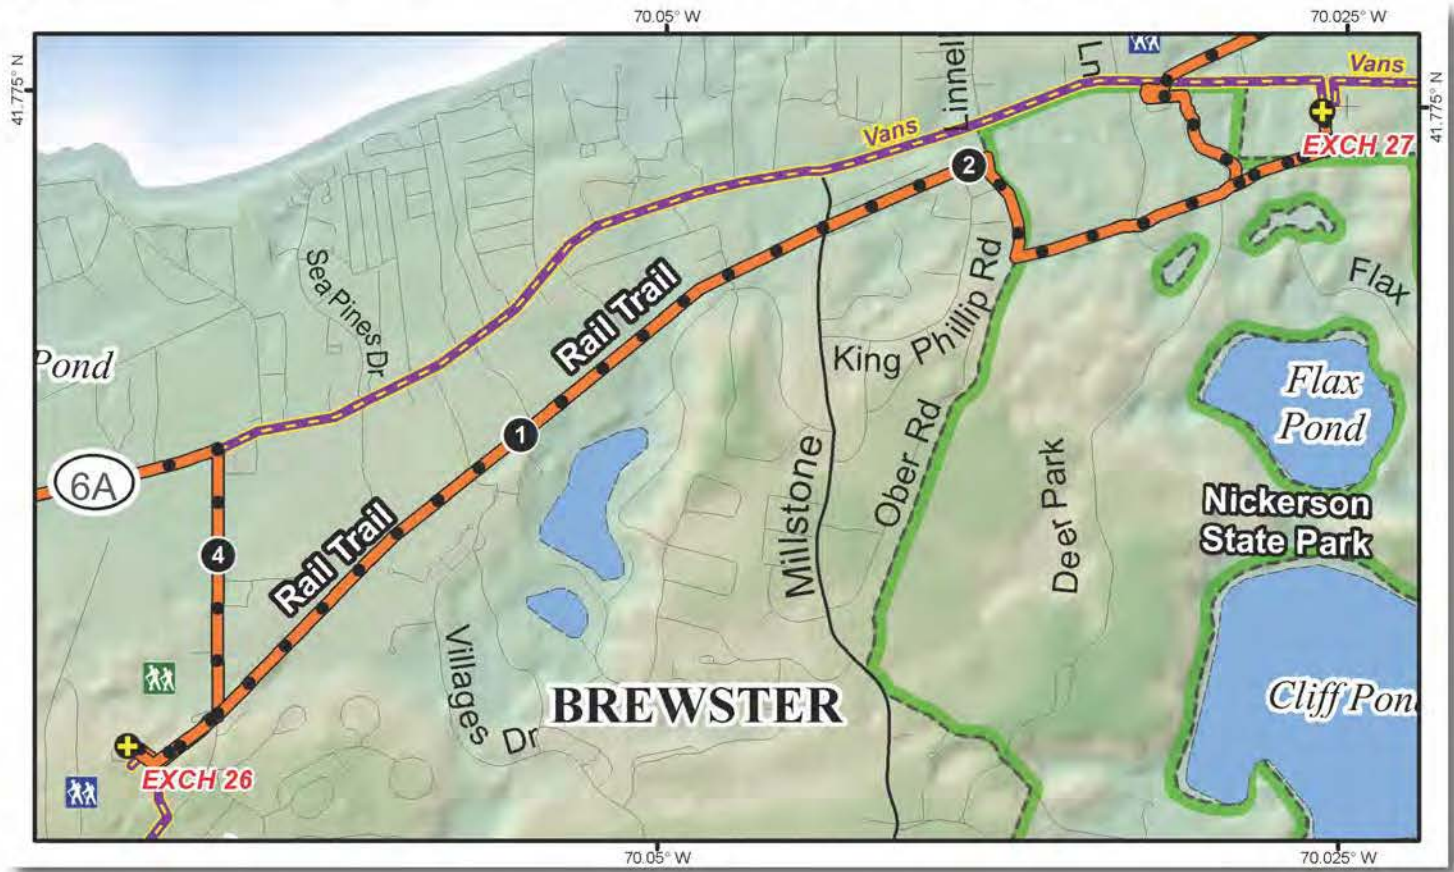

LEG 26 -- 4.5 MILES -- MODERATE -- NO VAN SUPPORT

LEG 26 -- 4.5 MILES -- MODERATE

Stony Brook Elementary
 384 Underpass Rd
 Brewster, MA 02631
 41°45'26.84"N, 70° 4'10.11"W

You will pass runners from legs 25 and 26 on Freeman's Way as you head out of the exchange.

LEG LEGEND:

- 0.0 Depart exchange headed west on Freemans Way
- 0.25 RIGHT onto Long Pond Road
- 2.45 RIGHT onto Main St.
- 3.8 RIGHT onto Underpass Rd.
- 4.3 RIGHT onto Cape Cod Rail Trail
- 4.45 RIGHT into Stoneybrook School
- 4.5 Arrive at exchange 26

LEG 27 -- 2.9 MILES -- EASY -- NO VAN SUPPORT

LEG 27 -- 2.9 MILES -- EASY

Cape Cod Bible Alliance
 3600 Main St.,
 Brewster, Mass. 02631
 41°46'30.73"N, 70° 1'34.27"W

Vans will be on the same road as runners for leg 26. Do not let this confuse you and be aware of runners crossing the road.

VAN ROUTE

- 0.0 Left onto Underpass Road
- 0.5 RIGHT onto Long Pond Road
- 1.4 RIGHT onto Main Street/Hwy 124
- 5.0 RIGHT into exchange 27