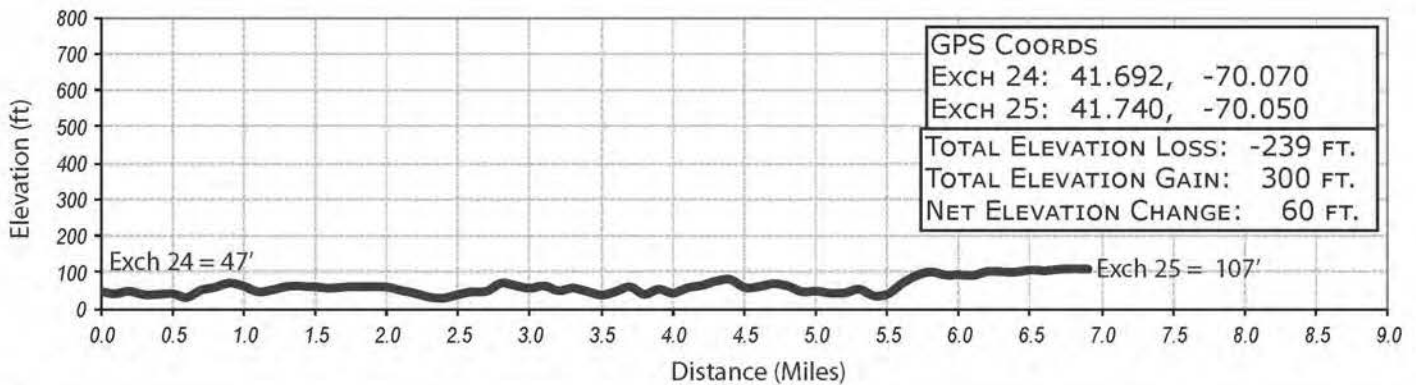

LEG 25 -- 6.9 MILES -- HARD -- NO VAN SUPPORT

LEG 25 -- 6.9 MILES -- HARD

Church of Jesus Christ of Latter Day Saints
94 Freemans Way
Brewster, MA 02631
41°44'25.15"N 70° 3'0.12"W

1:30 AM- 11:15 AM

Runners and vans will be separated for part of this leg while runners are on the Cape Cod Rail Trail. Please respect residents. Minimize noise in neighborhoods. No cheering or honking during night time hours.

LEG LEGEND:

- 0.0 Depart exchange LEFT onto Oak St.
- 0.9 LEFT onto Queen Anne Road.
- 1.6 RIGHT onto Cape Cod Rail Trail.
- 2.5 Exit trail RIGHT onto Harwich
- 2.6 LEFT onto Long Pond
- 5.3 LEFT onto Chatham/Long Pond
- 6.7 RIGHT onto Freeman's way
- 6.9 Arrive at exchange 25

VAN ROUTE:

- 0.0 Depart Exchange 24 heading north on Oak Street
- 0.9 RIGHT onto Queen Anne Road
- 3.0 Take the third exit from the rotary onto Orleans Harwich Rd
- 4.5 Bear left to stay on Orleans Harwich Rd
- 6.0 Left onto Freemans Way
- 9.0 Arrive at exchange 25