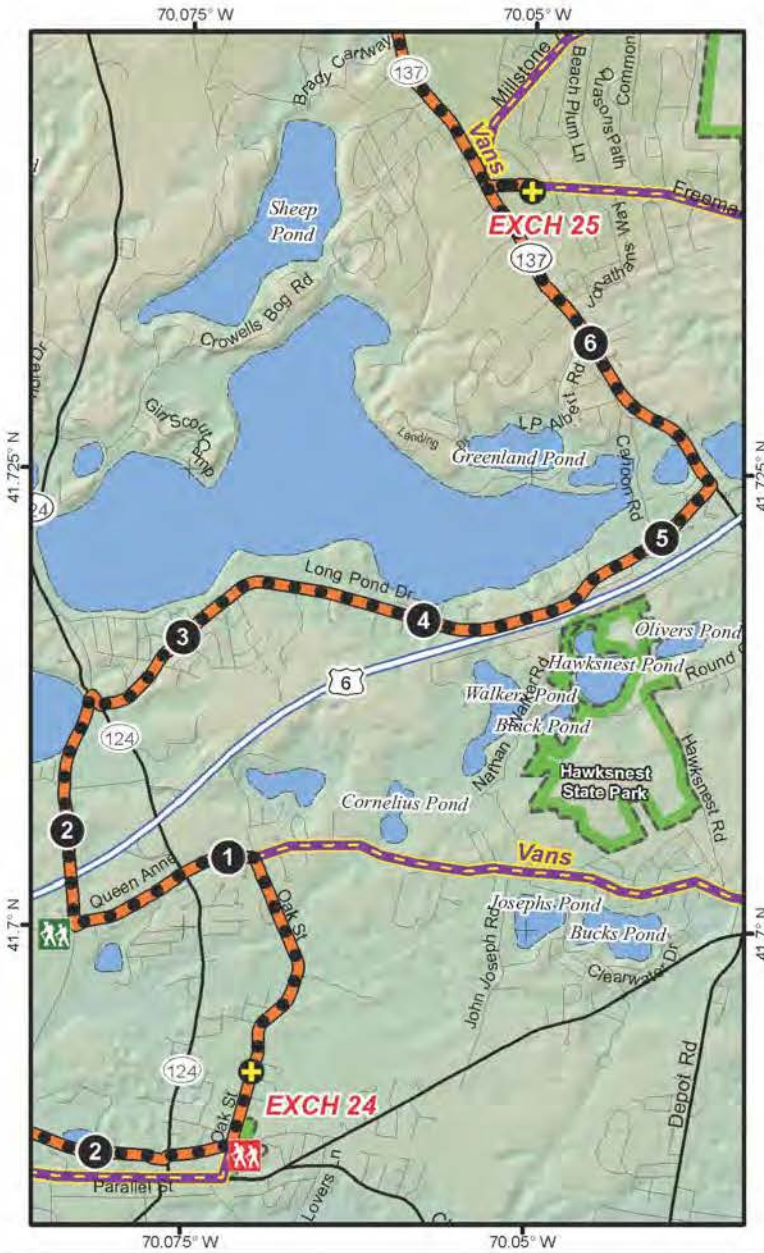

LEG 25 -- 6.9 MILES -- HARD -- NO VAN SUPPORT

LEG 25 -- 6.9 MILES -- HARD

Church of Jesus Christ of Latter Day Saints
 94 Freemans Way
 Brewster, MA 02631
 41°44'25.15"N 70° 3'0.12"W

1:30 AM- 11:15 AM

Runners and vans will be separated for part of this leg while runners are on the Cape Cod Rail Trail. Please respect residents. Minimize noise in neighborhoods. No cheering or honking during night time hours.

LEG LEGEND:

- 0.0 Depart exchange LEFT onto Oak St.
- 0.9 LEFT onto Queen Anne Road.
- 1.6 RIGHT onto Cape Cod Rail Trail.
- 2.5 Exit trail RIGHT onto Harwich
- 2.6 LEFT onto Long Pond
- 5.3 LEFT onto Chatham/Long Pond
- 6.7 RIGHT onto Freeman's way
- 6.9 Arrive at exchange 25

VAN ROUTE:

- 0.0 Depart Exchange 24 heading north on Oak Street
- 0.9 RIGHT onto Queen Anne Road
- 3.0 Take the third exit from the rotary onto Orleans Harwich Rd
- 4.5 Bear left to stay on Orleans Harwich Rd
- 6.0 Left onto Freemans Way
- 9.0 Arrive at exchange 25

LEG LEGEND:

- 0.0 Depart exchange headed west on Freemans Way
- 0.25 RIGHT onto Long Pond Road
- 2.45 RIGHT onto Main St.
- 3.8 RIGHT onto Underpass Rd.
- 4.3 RIGHT onto Cape Cod Rail Trail
- 4.45 RIGHT into Stoneybrook School
- 4.5 Arrive at exchange 26