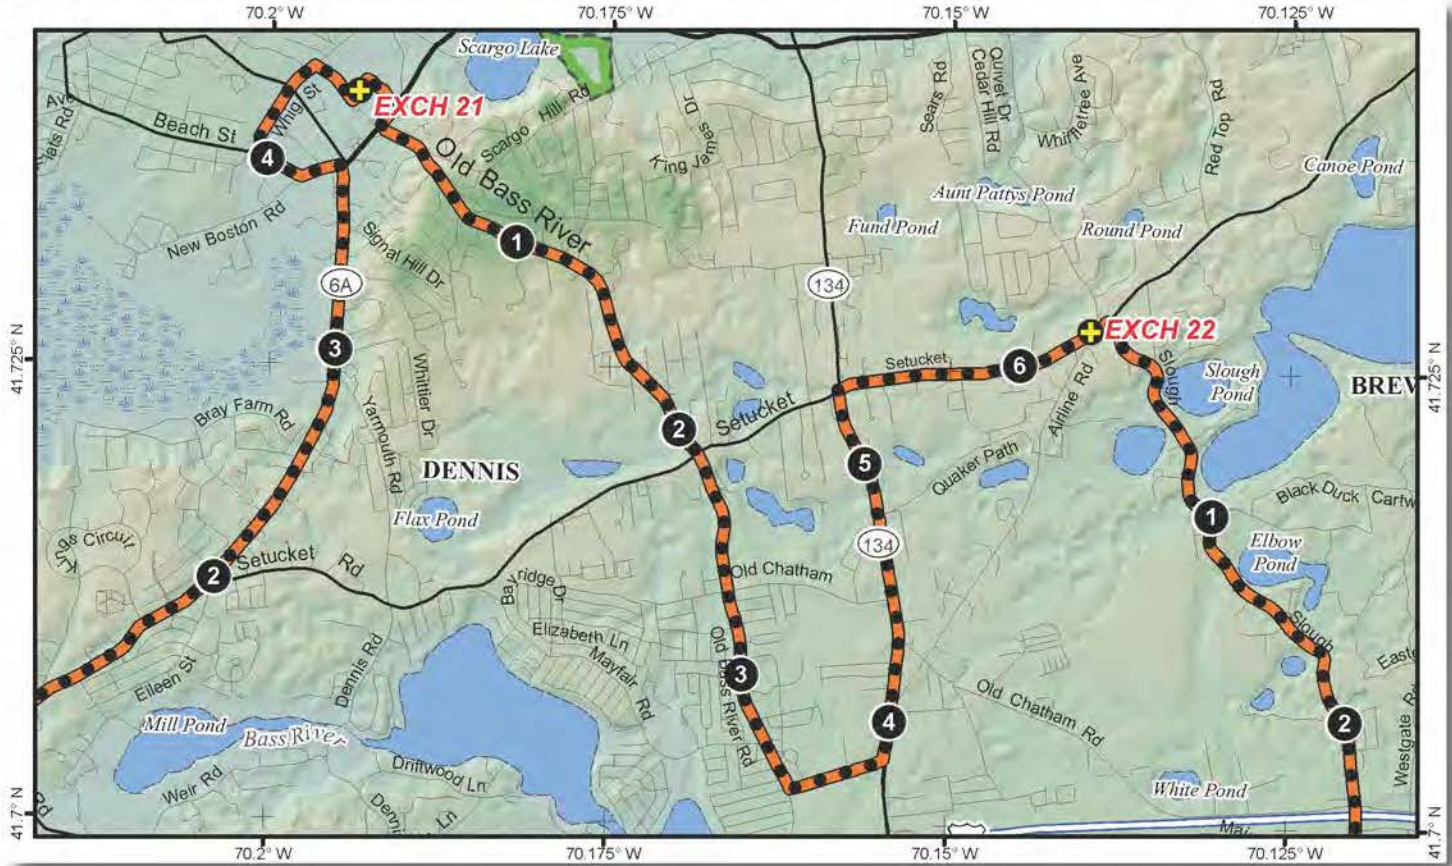

LEG 22 -- 6.3 MILES -- HARD -- FULL VAN SUPPORT

LEG 22 -- 6.3 MILES -- HARD

Cape Cod Covenant Church
11 Satucket Road
Brewster, MA
41°43'38.33"N 70° 8'22.82"W

11:30 PM-9:15 AM

Please respect residents and be aware of nighttime hours.

LEG LEGEND:

- 0.0 Depart Exchange 21 RIGHT on Main/6A
- 0.25 LEFT at Old Bass River Road
- 3.5 LEFT Onto Bob Crowell Road
- 3.85 LEFT onto East West Dennis Road
- 2.1 LEFT onto Setucket Road
- 3.7 Arrive at exchange 22

VAN DIRECTIONS:

1. (Follow Runner Directions)
- 0.0 Depart Exchange 21 RIGHT on Main/6A
  - 0.25 LEFT at Old Bass River Road
  - 3.5 LEFT Onto Bob Crowell Road
  - 3.85 LEFT onto East West Dennis Road
  - 2.1 LEFT onto Setucket Road
  - 3.7 Arrive at exchange 22