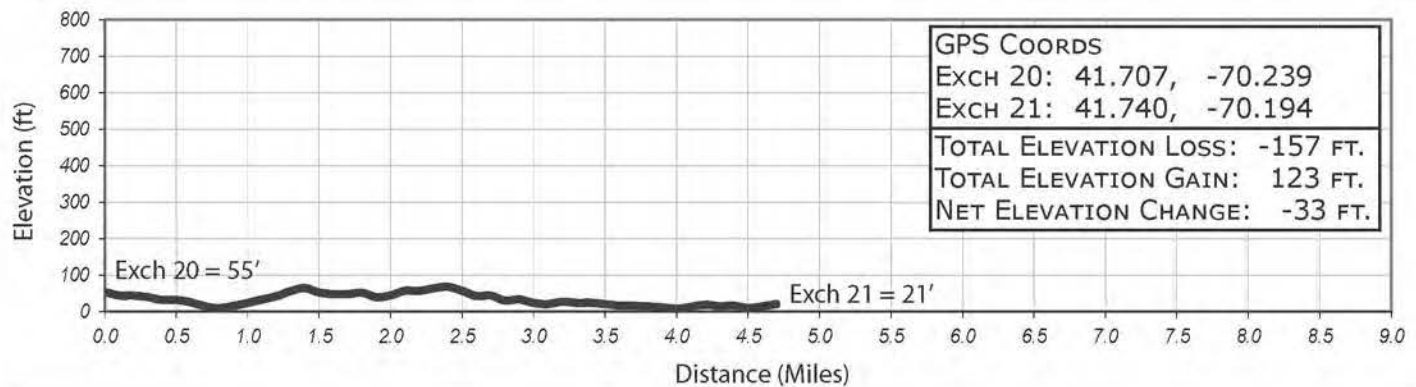

VAN ROUTE:

1. (Follow runner directions)
- 0.0 Depart Exchange 20 heading east on Main Street/Highway 6A
  - 3.7 LEFT onto New Boston Road.
  - 4.0 RIGHT onto Beach Street running against Traffic
  - 4.5 RIGHT onto Whig St, running with traffic
  - 4.65 RIGHT onto Hope Lane, running against traffic
  - 4.7 Arrive at Exchange 21