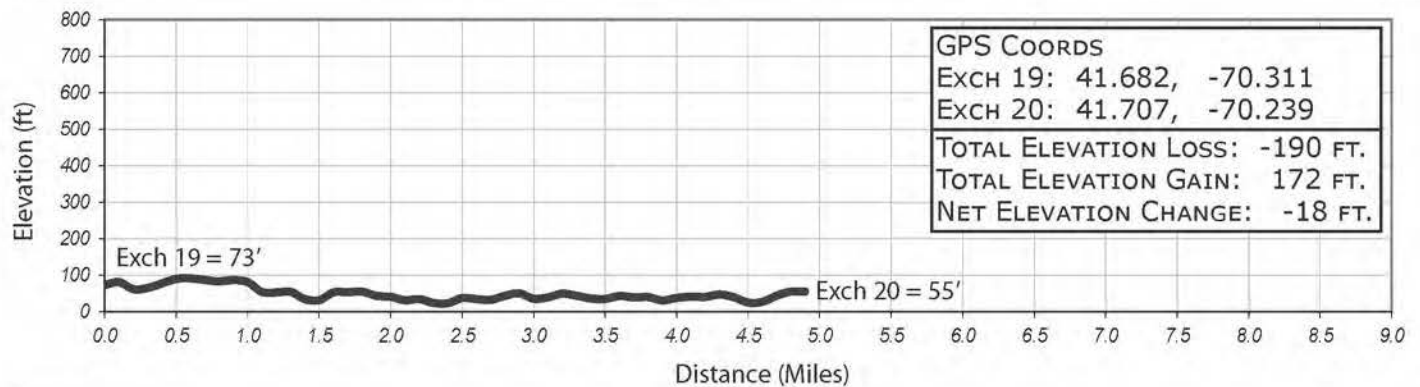

VAN DIRECTIONS:

1. (Follow the Runner Directions)
- 0.0 Depart exchange continuing STRAIGHT on Phinney's Lane
  - 1.5 RIGHT onto Main Street/Old King's Hwy