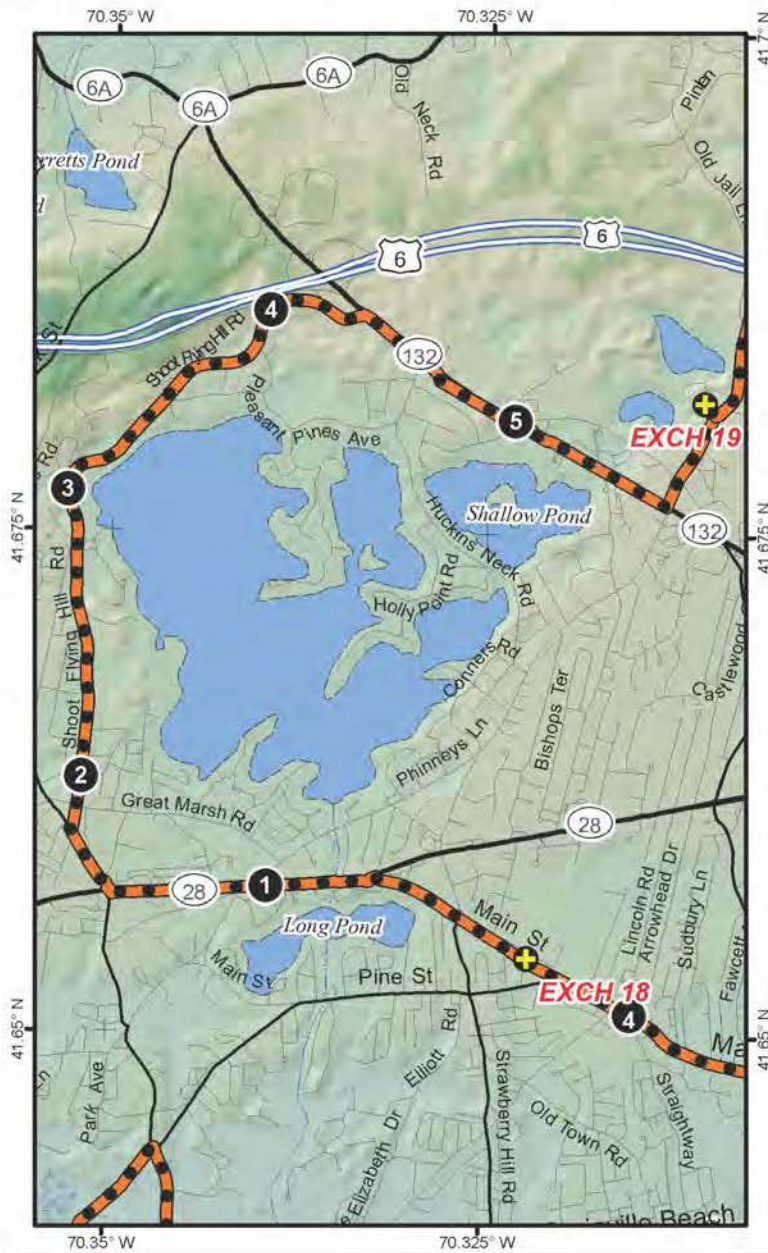

LEG 19 -- 6.0 MILES -- MODERATE -- FULL VAN SUPPORT

LEG 19 -- 6.0 MILES -- MODERATE

Hathaway Ponds
(See GPS Coordinates)
41°40'53.98"N, 70°18'38.18"W

LEG NOTES:
Please respect residents. Minimize noise in neighborhoods. No cheering or honking during night time hours.

- LEG LEGEND:**
- 0.0 Depart exchange LEFT (W) on Main Street
 - 0.7 LEFT onto Falmouth Road
 - 1.5 RIGHT onto Old Stage Road
 - 1.8 RIGHT onto Shootflying Hill Road
 - 4.0 RIGHT onto Iyannough Road/Hwy 132
 - 5.6 LEFT onto Phinney's Lane
 - 6.0 Exchange is on the LEFT

- VAN LEGEND:**
(Follow runner directions)
- Depart exchange LEFT (W) on Main Street
 - 0.7 LEFT onto Falmouth Road
 - 1.5 RIGHT onto Old Stage Road
 - 1.8 RIGHT onto Shootflying Hill Road
 - 4.0 RIGHT onto Iyannough Road/Hwy 132
 - 5.6 LEFT onto Phinney's Lane
 - 6.0 Exchange is on the LEFT

4.9 Arrive at exchange 20

VAN DIRECTIONS:

- (Follow the Runner Directions)
- 0.0 Depart exchange continuing STRAIGHT on Phinney's Lane
 - 1.5 RIGHT onto Main Street/Old King's Hwy