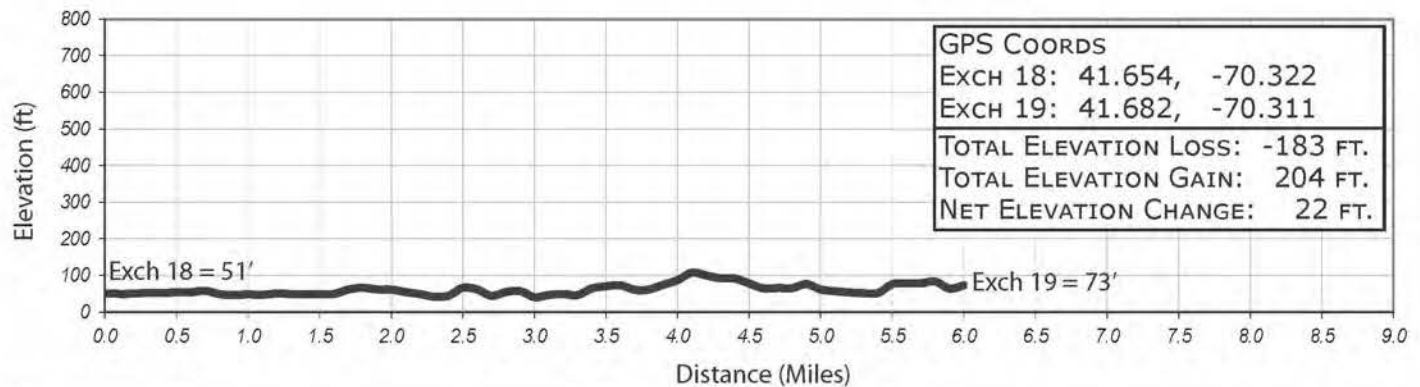

LEG 19 -- 6.0 MILES -- MODERATE -- FULL VAN SUPPORT

LEG 19 -- 6.0 MILES -- MODERATE

Hathaway Ponds
(See GPS Coordinates)
41°40'53.98"N, 70°18'38.18"W

LEG NOTES:
Please respect residents. Minimize noise in neighborhoods. No cheering or honking during night time hours.

1. **LEG LEGEND:**
- 0.0 Depart exchange LEFT (W) on Main Street
  - 0.7 LEFT onto Falmouth Road
  - 1.5 RIGHT onto Old Stage Road
  - 1.8 RIGHT onto Shootflying Hill Road
  - 4.0 RIGHT onto Iyannough Road/Hwy 132
  - 5.6 LEFT onto Phinney's Lane
  - 6.0 Exchange is on the LEFT

1. **VAN LEGEND:**
   (Follow runner directions)
2. Depart exchange LEFT (W) on Main Street
   - 0.7 LEFT onto Falmouth Road
   - 1.5 RIGHT onto Old Stage Road
   - 1.8 RIGHT onto Shootflying Hill Road
   - 4.0 RIGHT onto Iyannough Road/Hwy 132
   - 5.6 LEFT onto Phinney's Lane
   - 6.0 Exchange is on the LEFT