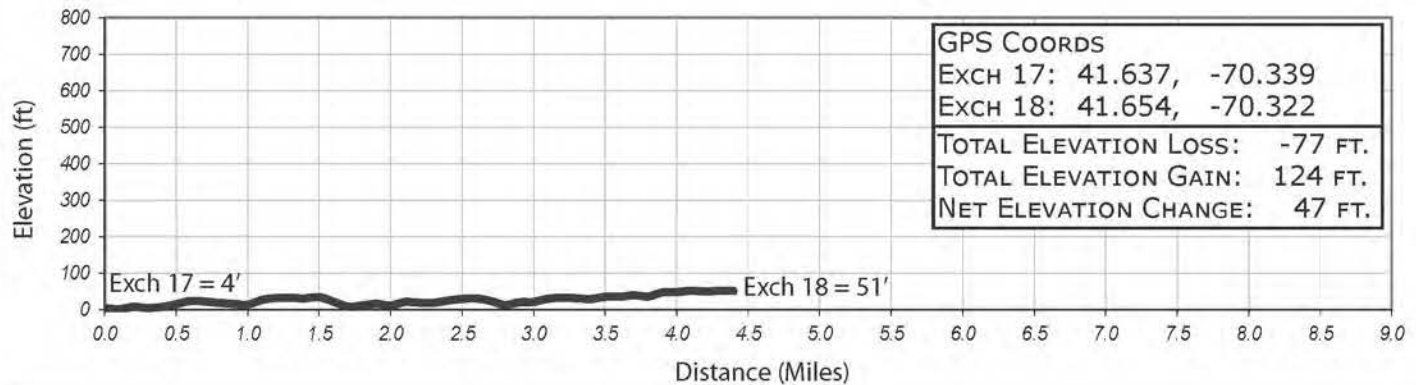

VAN DIRECTIONS:

(Follow Runner Directions)

- 0.0 Depart exchange headed east on Craigville Beach Road
- 1.65 LEFT on Smith St. Smith St becomes Marston
- 2.25 LEFT on Greenwood Ave
- 2.75 RIGHT on Scudder Ave
- 3.0 LEFT at the rotary onto Main St.
- 4.4 Arrive at exchange 18 on the RIGHT