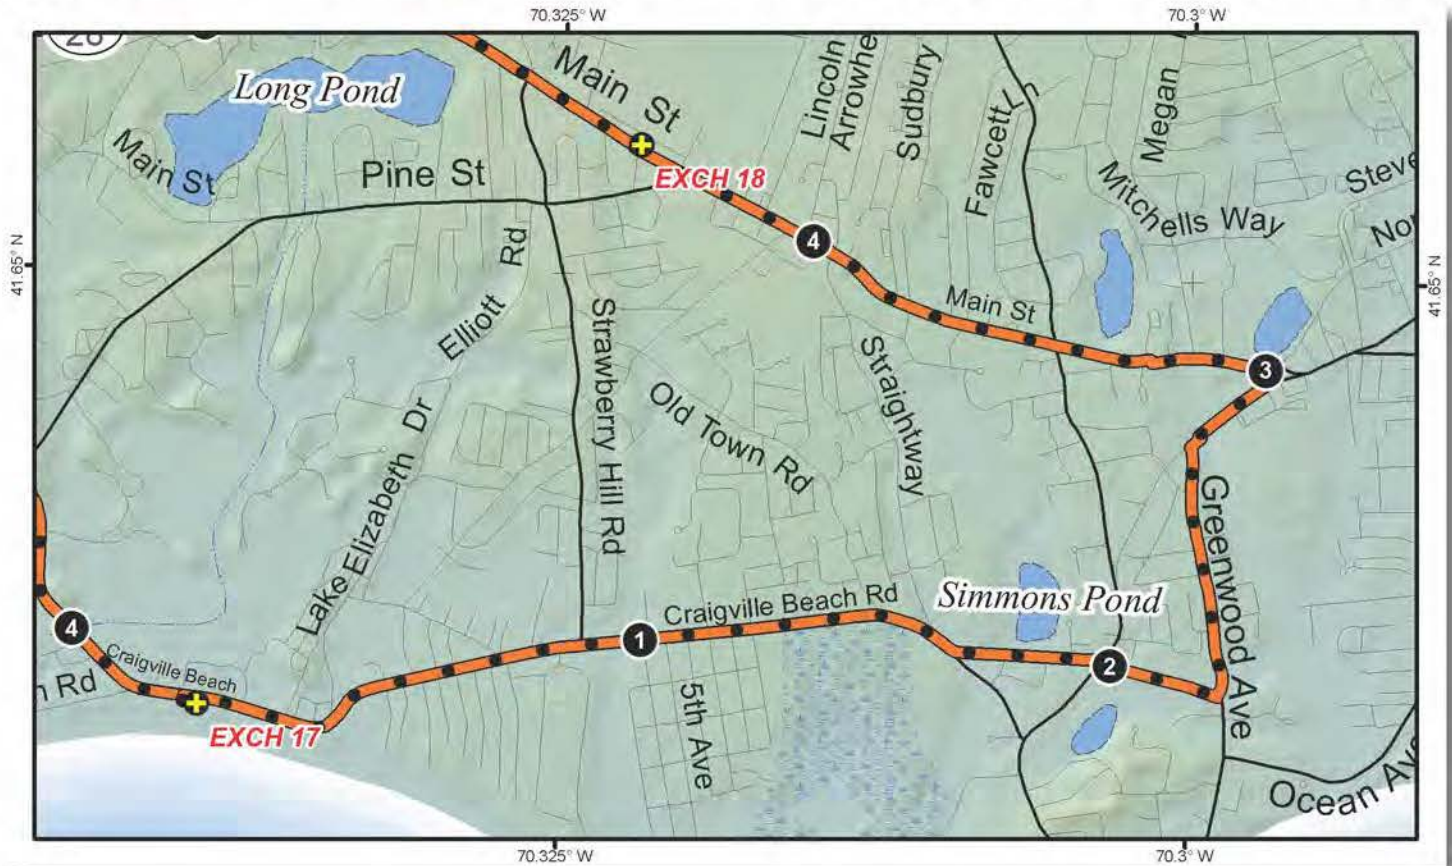

LEG 18 -- 4.4 MILES -- MODERATE -- FULL VAN SUPPORT