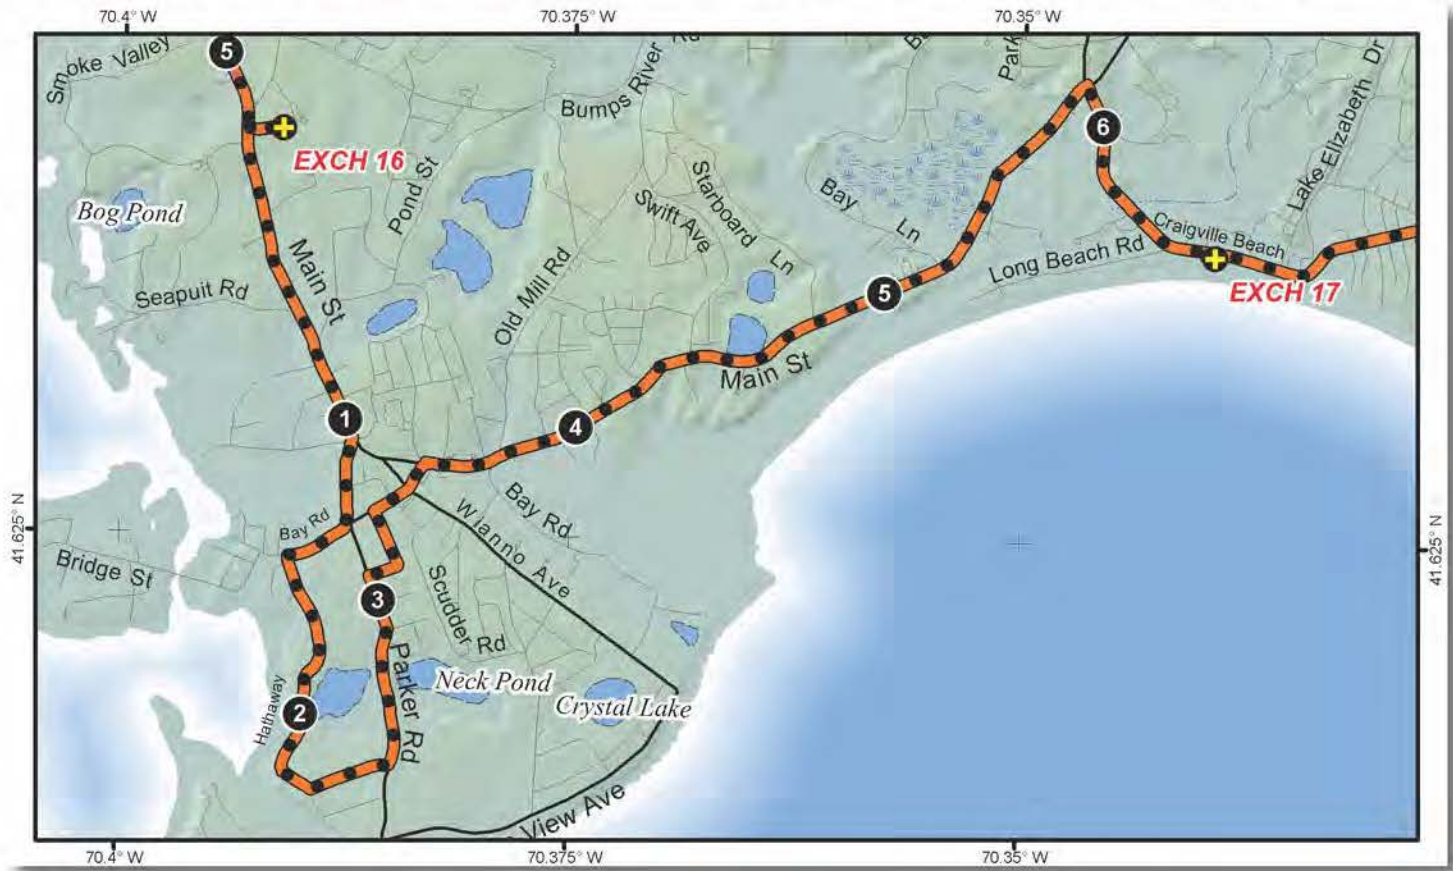

LEG 17 -- 6.55 MILES -- HARD -- PARTIAL NO VAN SUPPORT

LEG 17 -- 6.55 MILES -- HARD

Craigville Beach
 997 Craigville Beach Road
 Centerville, MA 02632
 41°38'13.24"N 70°20'21.49"W

Please keep noise to a minimum. No support in Osterville. Headphones not allowed. Runners will cross main street several times on this leg. Please be cautious and aware of traffic around you.

VAN DIRECTIONS:

- (Follow Runner Directions)
- 0.0 Depart exchange LEFT onto Main St.
 - 1.1 RIGHT onto Parker Road
 - 1.3 RIGHT onto W Bay Road
 - 1.5 LEFT onto Hathaway Road
 - 2.5 LEFT onto Parker Rd
 - 3.1 RIGHT onto 1st Ave
 - 3.5 RIGHT onto W Bay Road
 - 3.5 RIGHT onto Craigville Beach Road
 - 6.5 Arrive at exchange 17

your own Hotcup!

LEG LEGEND:

- 0.0 Depart exchange headed east on Craigville Beach Road
- 1.65 LEFT on Smith St. Smith St becomes Marston
- 2.25 LEFT on Greenwood Ave
- 2.75 RIGHT on Scudder Ave
- 3.0 LEFT at the rotary onto Main St.
- 4.4 Arrive at exchange 18 on the RIGHT

VAN DIRECTIONS:

(Follow Runner Directions)

- 0.0 Depart exchange headed east on Craigville Beach Road
- 1.65 LEFT on Smith St. Smith St becomes Marston
- 2.25 LEFT on Greenwood Ave
- 2.75 RIGHT on Scudder Ave
- 3.0 LEFT at the rotary onto Main St.
- 4.4 Arrive at exchange 18 on the RIGHT