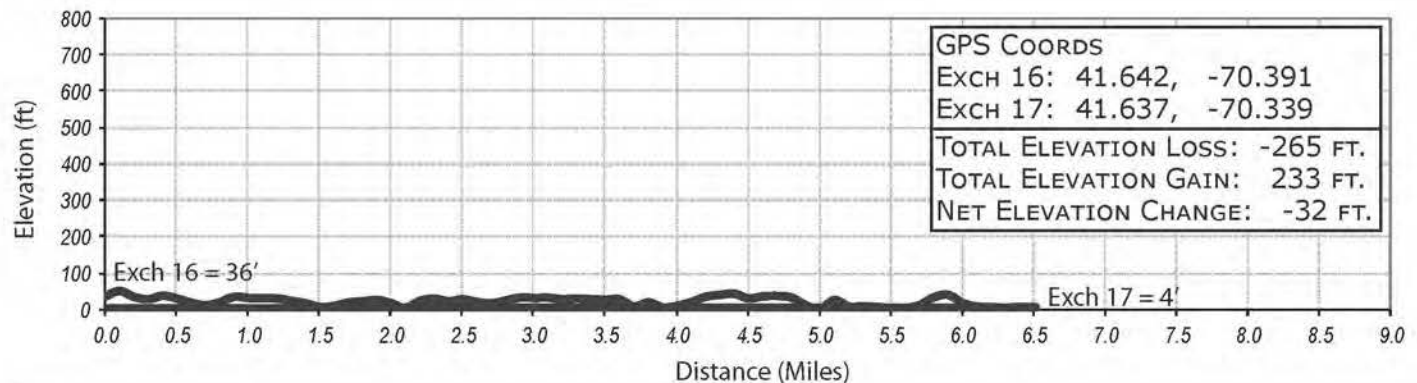

LEG 17 -- 6.55 MILES -- HARD -- PARTIAL NO VAN SUPPORT

LEG 17 -- 6.55 MILES -- HARD

Craigville Beach
997 Craigville Beach Road
Centerville, MA 02632
41°38'13.24"N 70°20'21.49"W

Please keep noise to a minimum. No support in Osterville. Headphones not allowed. Runners will cross main street several times on this leg. Please be cautious and aware of traffic around you.

LEG LEGEND:

- 0.0 Depart exchange LEFT onto Main St.
- 1.1 RIGHT onto Parker Road
- 1.3 RIGHT onto W Bay Road
- 1.5 LEFT onto Hathaway Road
- 2.3 Keep LEFT on Hathaway Road
- 2.5 LEFT onto Parker Rd
- 3.1 RIGHT onto 1st Ave
- 3.3 RIGHT onto W Bay Road
- 3.5 RIGHT onto Main St/Craigville Beach Road
- 6.5 Arrive at exchange 17

VAN DIRECTIONS:

1. (Follow Runner Directions)
- 0.0 Depart exchange LEFT onto Main St.
  - 1.1 RIGHT onto Parker Road
  - 1.3 RIGHT onto W Bay Road
  - 1.5 LEFT onto Hathaway Road
  - 2.5 LEFT onto Parker Rd
  - 3.1 RIGHT onto 1st Ave
  - 3.5 RIGHT onto W Bay Road
  - 3.5 RIGHT onto Craigville Beach Road
  - 6.5 Arrive at exchange 17