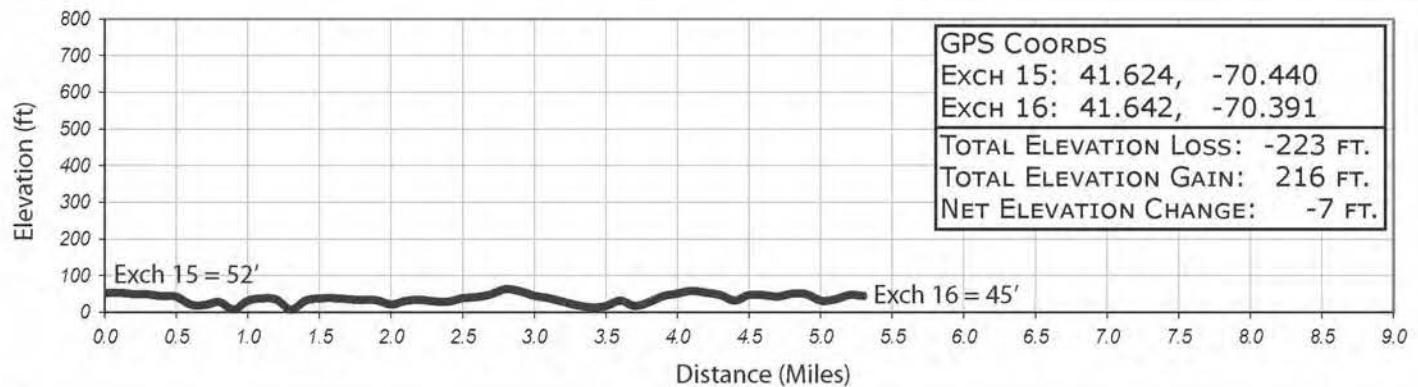

VAN ROUTE:

- 0.0 Exit exchange 14 South and take a LEFT onto Old Oyster Rd
- 0.25 LEFT onto Coolidge St
- 0.4 LEFT
- 0.5 RIGHT onto Putnam
- 0.6 RIGHT onto Lowell Ave
- 0.9 RIGHT onto Old Post Road
- 3.2 RIGHT onto Falmouth Rd
- 4.0 LEFT onto Main St
- 4.3 Arrive at exchange