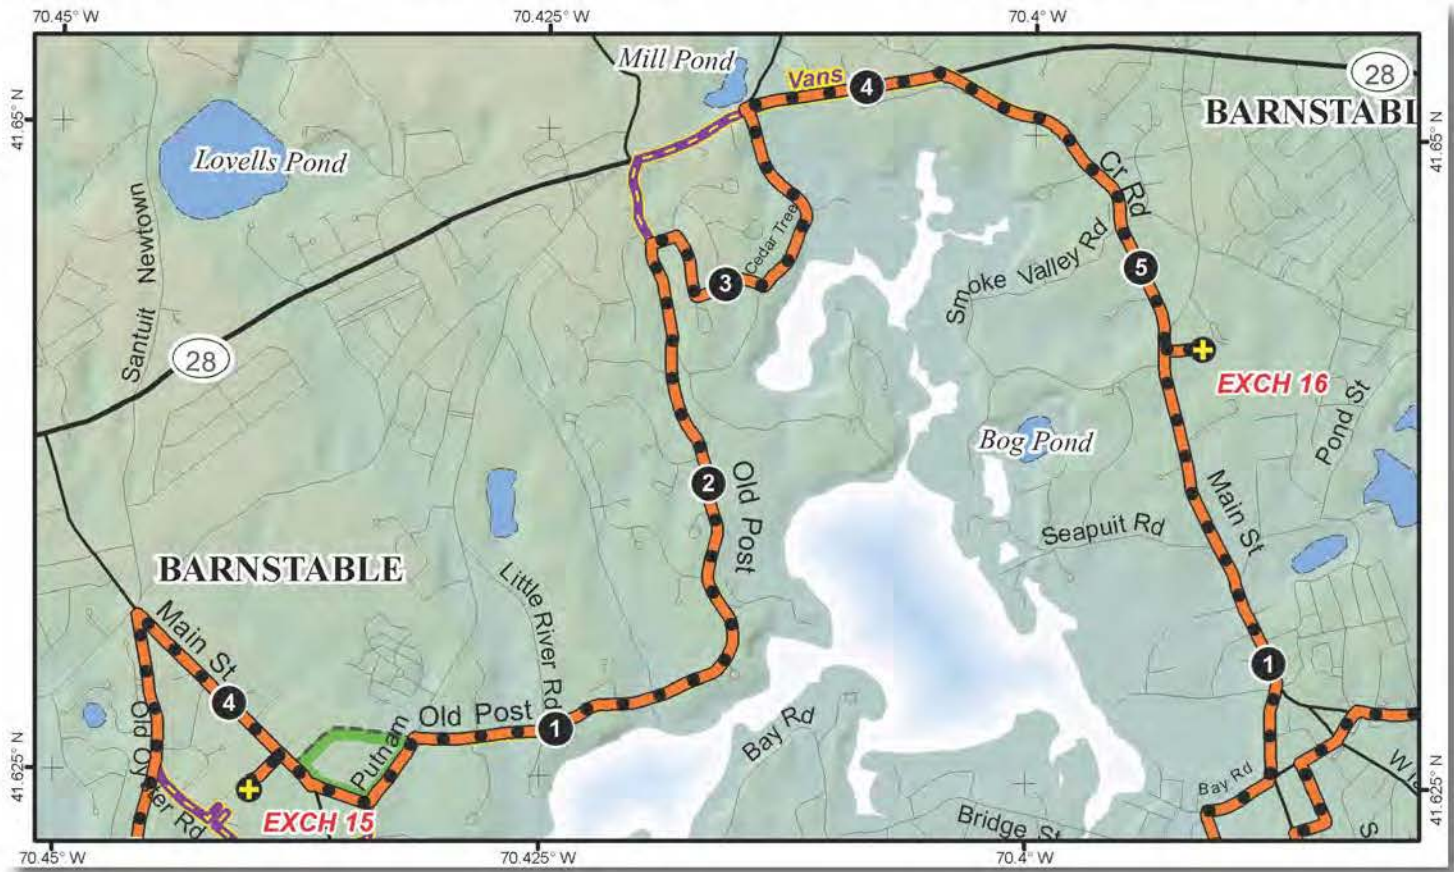

LEG 16 -- 5.3 MILES -- MODERATE -- FULL VAN SUPPORT

LEG 16 -- 5.3 MILES -- MODERATE

Cape Cod Academy
50 Osterville-West Barnstable Road
Osterville, MA 02655
41°38'30.74"N 70°23'28.15"W
6:45 PM-4:30 AM

Please enter/exit the school via Old Oyster Road. Runners only will enter via Main Street. Please be courteous and respect neighborhood residents and be Extra quiet after 10PM.

This exchange will have the following Food available for donation/purchase:
Chocolate chunk cookies

Yogurt granola
Chicken Rice soup
Turkey wraps
Hummus wraps
Juice and water

LEG LEGEND:

- 0.0 Depart exchange and take a RIGHT onto Main St
- 0.25 LEFT onto Lowell
- 0.4 LEFT onto Putnam
- 0.6 RIGHT onto Old Post Road
- 2.65 RIGHT onto Rigging Way
- 2.7 RIGHT onto Winding Cove Rd
- 2.9 LEFT onto Little Neck Way
- 3.1 LEFT onto Cedar Tree Neck Rd

- 3.3 Cedar Tree Neck Road becomes Prince
- 3.6 RIGHT onto Falmouth Rd/28
- 4.2 RIGHT onto Main St
- 5.2 LEFT into exchange 16

VAN ROUTE:

- 0.0 Exit exchange 14 South and take a LEFT onto Old Oyster Rd
- 0.25 LEFT onto Coolidge St
- 0.4 LEFT
- 0.5 RIGHT onto Putnam
- 0.6 RIGHT onto Lowell Ave
- 0.9 RIGHT onto Old Post Road
- 3.2 RIGHT onto Falmouth Rd
- 4.0 LEFT onto Main St
- 4.3 Arrive at exchange

VAN DIRECTIONS:

- (Follow Runner Directions)
- 0.0 Depart exchange LEFT onto Main St.
 - 1.1 RIGHT onto Parker Road
 - 1.3 RIGHT onto W Bay Road
 - 1.5 LEFT onto Hathaway Road
 - 2.5 LEFT onto Parker Rd
 - 3.1 RIGHT onto 1st Ave
 - 3.5 RIGHT onto W Bay Road
 - 3.5 RIGHT onto Craigville Beach Road
 - 6.5 Arrive at exchange 17