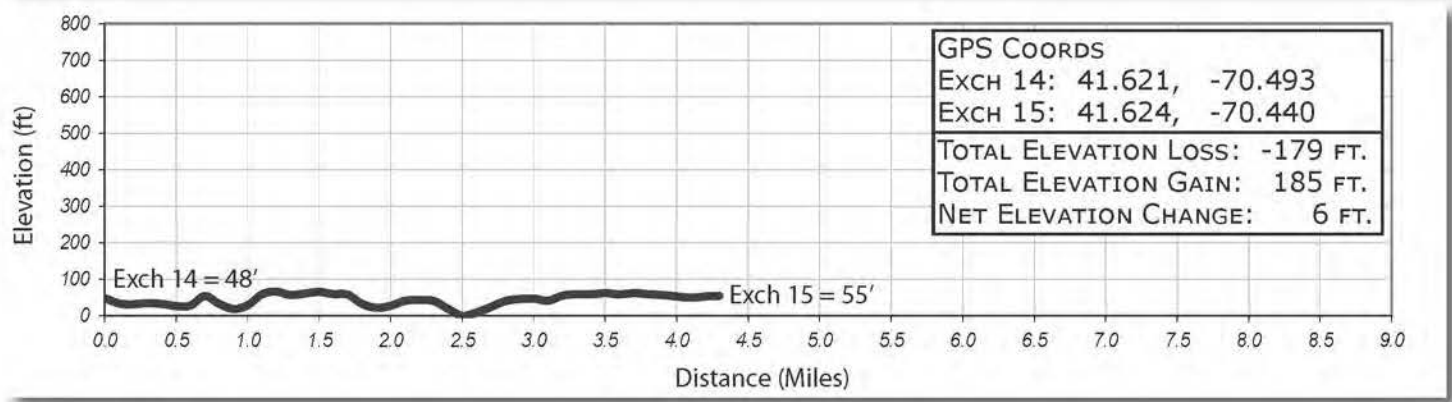

LEG 15 -- 4.3 MILES -- MODERATE -- FULL VAN SUPPORT

LEG 15 -- 4.3 MILES -- MODERATE

Waldorf school
14 Old Oyster Road
Cotuit, MA 02635
41°37'27.48"N 70°26'23.40"W

Please respect residents. Minimize noise in neighborhoods. No cheering or honking during night time hours.

LEG LEGEND:

- 0.0 Depart exchange RIGHT onto North on Great Hay Road
- 0.3 RIGHT onto Old Barnstable Road
- 0.8 LEFT onto Falmouth Rd
- 0.9 RIGHT onto Quinaquisset Ave
- 2.6 LEFT onto Santuit
- 3.75 RIGHT onto Lowell St
- 4.2 LEFT into exchange
- 4.3 Arrive at exchange