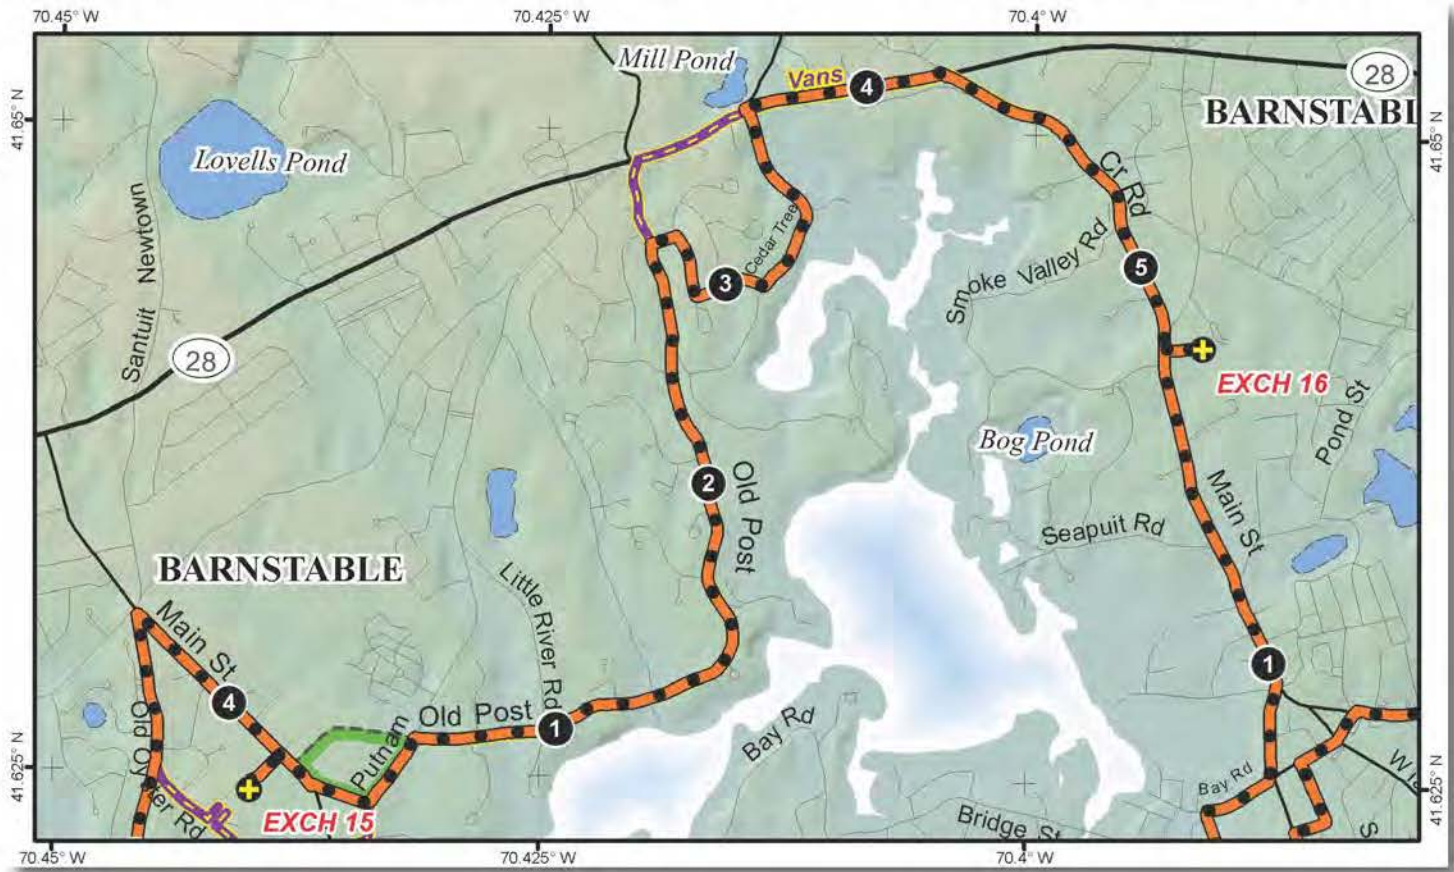

LEG LEGEND:

- 0.0 Depart exchange RIGHT onto North on Great Hay Road
- 0.3 RIGHT onto Old Barnstable Road
- 0.8 LEFT onto Falmouth Rd
- 0.9 RIGHT onto Quinaquisset Ave
- 2.6 LEFT onto Santuit
- 3.75 RIGHT onto Lowell St
- 4.2 LEFT into exchange
- 4.3 Arrive at exchange

LEG 16 -- 5.3 MILES -- MODERATE -- FULL VAN SUPPORT

LEG 16 -- 5.3 MILES -- MODERATE

Cape Cod Academy
50 Osterville-West Barnstable Road
Osterville, MA 02655
41°38'30.74"N 70°23'28.15"W
6:45 PM-4:30 AM

Please enter/exit the school via Old Oyster Road. Runners only will enter via Main Street. Please be courteous and respect neighborhood residents and be Extra quiet after 10PM.

This exchange will have the following Food available for donation/purchase:
Chocolate chunk cookies

Yogurt granola
Chicken Rice soup
Turkey wraps
Hummus wraps
Juice and water

LEG LEGEND:

- 0.0 Depart exchange and take a RIGHT onto Main St
- 0.25 LEFT onto Lowell
- 0.4 LEFT onto Putnam
- 0.6 RIGHT onto Old Post Road
- 2.65 RIGHT onto Rigging Way
- 2.7 RIGHT onto Winding Cove Rd
- 2.9 LEFT onto Little Neck Way
- 3.1 LEFT onto Cedar Tree Neck Rd

- 3.3 Cedar Tree Neck Road becomes Prince
- 3.6 RIGHT onto Falmouth Rd/28
- 4.2 RIGHT onto Main St
- 5.2 LEFT into exchange 16

VAN ROUTE:

- 0.0 Exit exchange 14 South and take a LEFT onto Old Oyster Rd
- 0.25 LEFT onto Coolidge St
- 0.4 LEFT
- 0.5 RIGHT onto Putnam
- 0.6 RIGHT onto Lowell Ave
- 0.9 RIGHT onto Old Post Road
- 3.2 RIGHT onto Falmouth Rd
- 4.0 LEFT onto Main St
- 4.3 Arrive at exchange