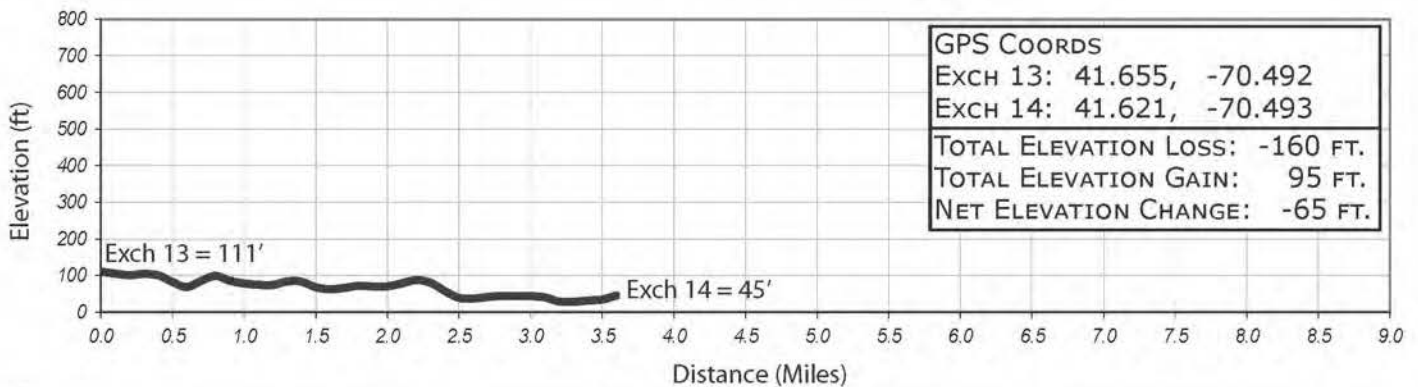

LEG 14 -- 3.6 MILES -- EASY -- FULL VAN SUPPORT

LEG 14 -- 3.6 MILES -- EASY

KC Coombs School
150 Old Barnstable Rd, Mashpee, MA 02649
41°37'14.66"N 70°29'33.26"W

5:30 PM-3:30 AM

Please respect residents. Minimize noise in neighborhoods. No cheering or honking during night time hours.

LEG LEGEND:

- 0.0 Depart exchange headed south on Main St/130
- 0.5 RIGHT onto Lovell's Ln
- 1.1 RIGHT onto Quashnet Rd
- 1.6 RIGHT onto Great Neck Way
- 2.2 LEFT onto Lowell Rd
- 3.0 LEFT onto Old Barnstable Rd
- 3.3 RIGHT onto Great Hay Rd
- 3.6 Arrive at exchange 14

VAN DIRECTIONS:

(Follow Runner Directions)

- 0.0 Depart exchange headed south on Main St/130
- 0.5 RIGHT onto Lovell's Ln
- 1.1 RIGHT onto Quashnet Rd
- 1.6 RIGHT onto Great Neck Way
- 2.2 LEFT onto Lowell Rd
- 3.0 LEFT onto Old Barnstable Rd
- 3.3 RIGHT onto Great Hay Rd
- 3.6 Arrive at exchange 14