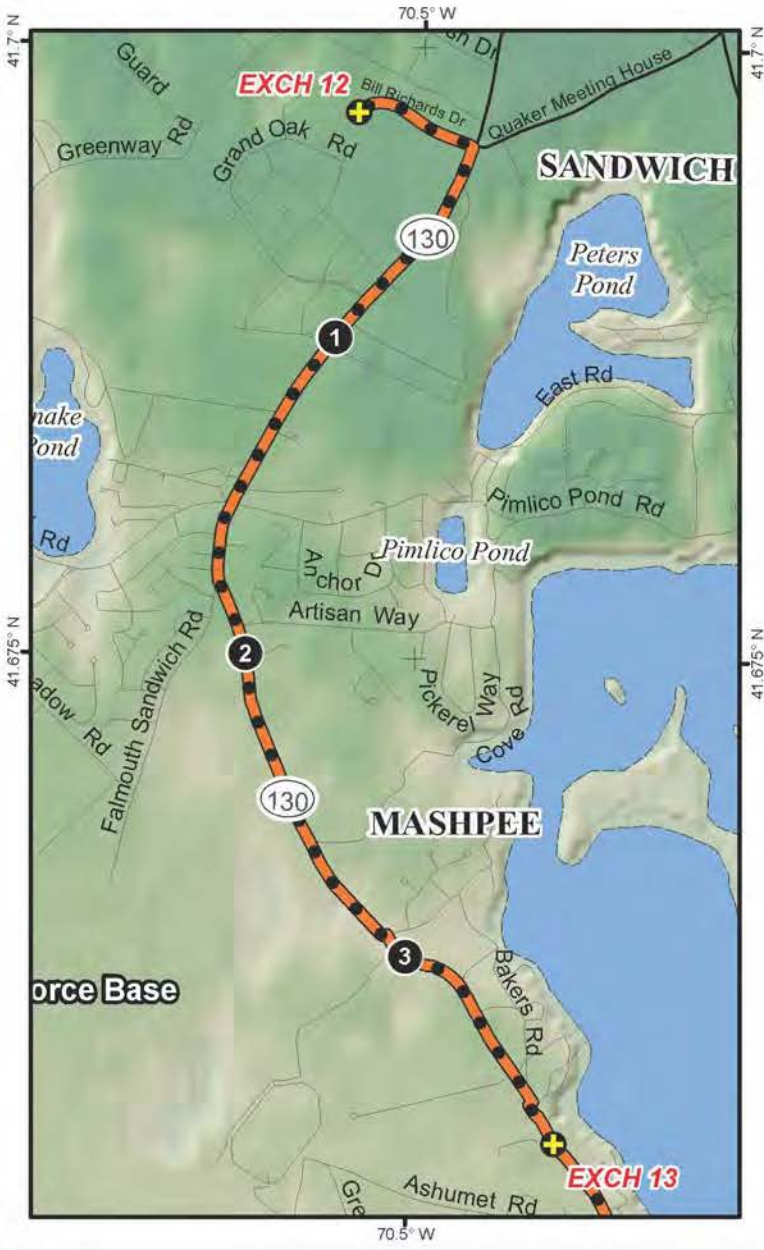

LEG 13 -- 3.7 MILES -- EASY -- FULL VAN SUPPORT

LEG 13 -- 3.7 MILES -- EASY

Heritage Park
 520 Main Street
 Mashpee, MA 02649
 41°39'18.84"N 70°29'31.00"W

6:00 PM-4:00 AM

LEG LEGEND:

- 0.0 Depart Exchange East onto Bill Richards Drive
- 0.3 RIGHT onto Route 30
- 3.7 Right into exchange 13

VAN ROUTE:

- (Follow Runner Directions)
- 0.0 Depart Exchange East onto Bill Richards Drive
 - 0.3 RIGHT onto Route 30
 - 3.7 Right into exchange 13

LEG 14 -- 3.6 MILES -- EASY -- FULL VAN SUPPORT

LEG 14 -- 3.6 MILES -- EASY

LEG LEGEND:

- 0.0 Depart exchange headed south on Main St/130
- 0.5 RIGHT onto Lovell's Ln
- 1.1 RIGHT onto Quashnet Rd
- 1.6 RIGHT onto Great Neck Way
- 2.2 LEFT onto Lowell Rd
- 3.0 LEFT onto Old Barnstable Rd
- 3.3 RIGHT onto Great Hay Rd
- 3.6 Arrive at exchange 14

VAN DIRECTIONS:

(Follow Runner Directions)

- 0.0 Depart exchange headed south on Main St/130
- 0.5 RIGHT onto Lovell's Ln
- 1.1 RIGHT onto Quashnet Rd
- 1.6 RIGHT onto Great Neck Way
- 2.2 LEFT onto Lowell Rd
- 3.0 LEFT onto Old Barnstable Rd
- 3.3 RIGHT onto Great Hay Rd
- 3.6 Arrive at exchange 14