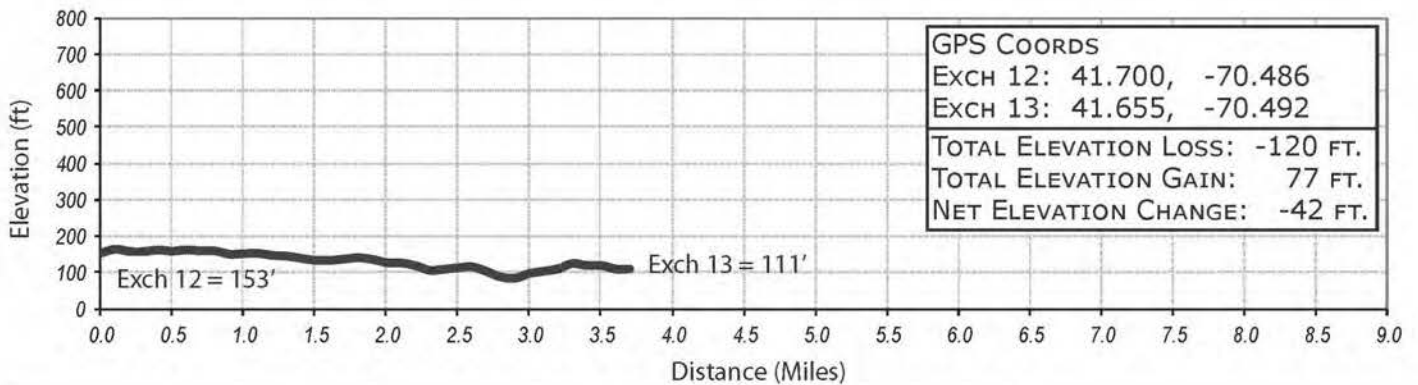

VAN ROUTE:

- (Follow Runner Directions)
- 0.0 Depart Exchange East onto Bill Richards Drive
 - 0.3 RIGHT onto Route 30
 - 3.7 Right into exchange 13

LEG 14 -- 3.6 MILES -- EASY -- FULL VAN SUPPORT

LEG 14 -- 3.6 MILES -- EASY