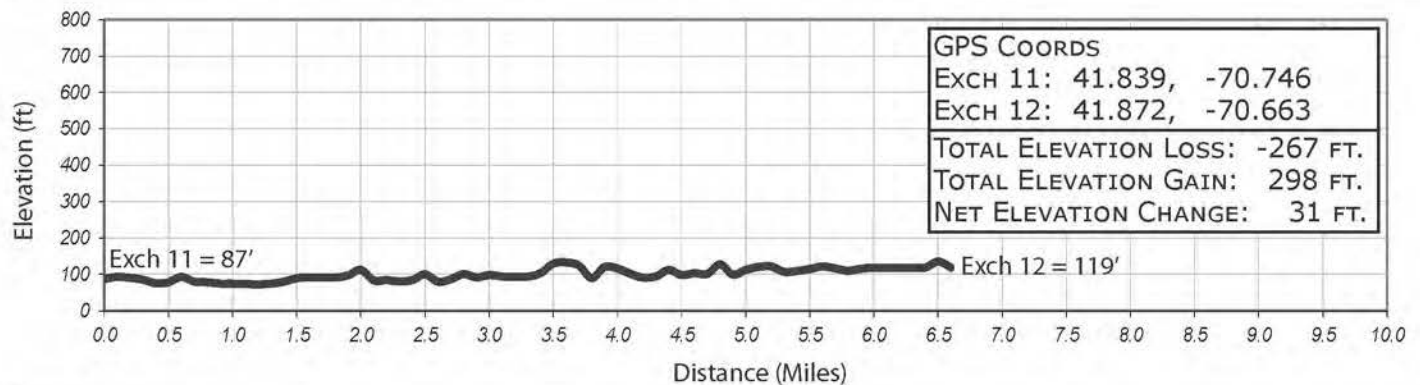

LEG 12 -- 6.6 MILES -- HARD -- FULL VAN SUPPORT

LEG 12 -- 6.6 MILES -- HARD

College Pond Lot
(See GPS Coordinates)
41°52'17.79"N 70°39'47.96"W

10:45 AM – 1:30 AM

This is a VIRTUAL EXCHANGE. Let van 1 know when you arrive and their runner will depart virtual exchange 12b. Go straight to exchange 18 after you pick up your runner from exchange 12a. YOU WILL NOT MEET VAN 1 AT THIS EXCHANGE. PLEASE GO STRAIGHT

TO EXCHANGE 18 TO MEET VAN ONE AND START YOUR RUNNER FROM THERE.

LEG LEGEND:

- 0.0 Depart exchange LEFT onto Wareham, running with traffic
- Right onto Tremont and stay right at the fork to stay on Tremont
- 0.6 RIGHT on Cranberry Road
- 3.35 LEFT onto College Pond Road.
- Follow runner signs to continue onto Lower College Pond Road
- 6.6 Arrive at exchange 12a

VAN ROUTE:

1. (Follow Runner Directions)
- 0.0 Depart exchange LEFT onto Wareham, running with traffic
  - Right onto Tremont and stay right at the fork to stay on Tremont
  - 0.6 RIGHT on Cranberry Road
  - 3.35 LEFT onto College Pond Road.
  - Follow runner signs to continue onto Lower College Pond Road
  - 6.6 Arrive at exchange 12a