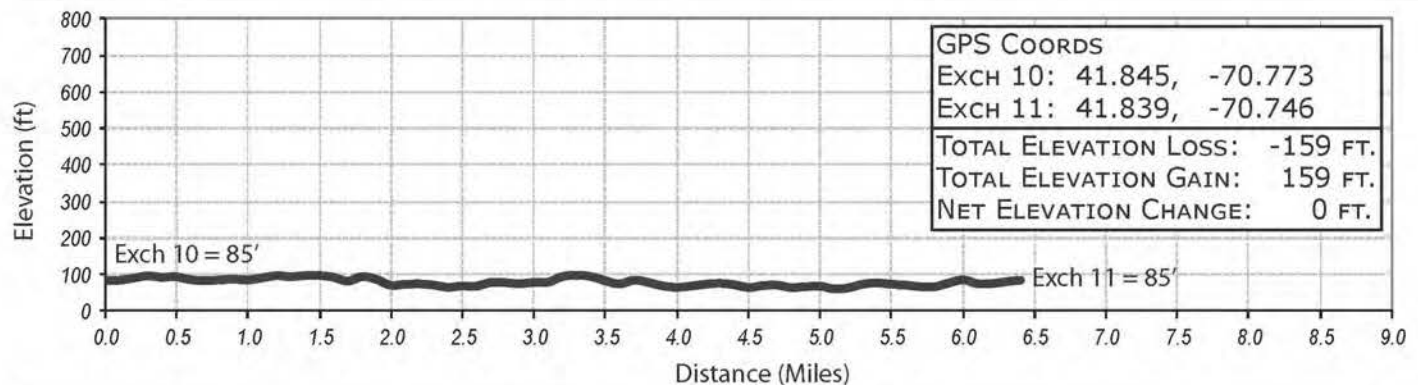

LEG LEGEND:

- 0.0 Depart exchange LEFT on Pine St
- RIGHT onto Rochester
- 0.25 RIGHT onto Morrissey Dr
- 0.6 LEFT onto Meadow
- 0.75 LEFT onto Bates Pond Road
- 1.2 RIGHT onto Rochester
- 2.1 LEFT onto East St.
- 2.7 LEFT on Beach St.
- 3.7 LEFT onto Main/Hwy 58
- 6.0 RIGHT onto Seipet St.
- 6.2 LEFT onto Wareham St.
- 6.4 Arrive at exchange on the LEFT