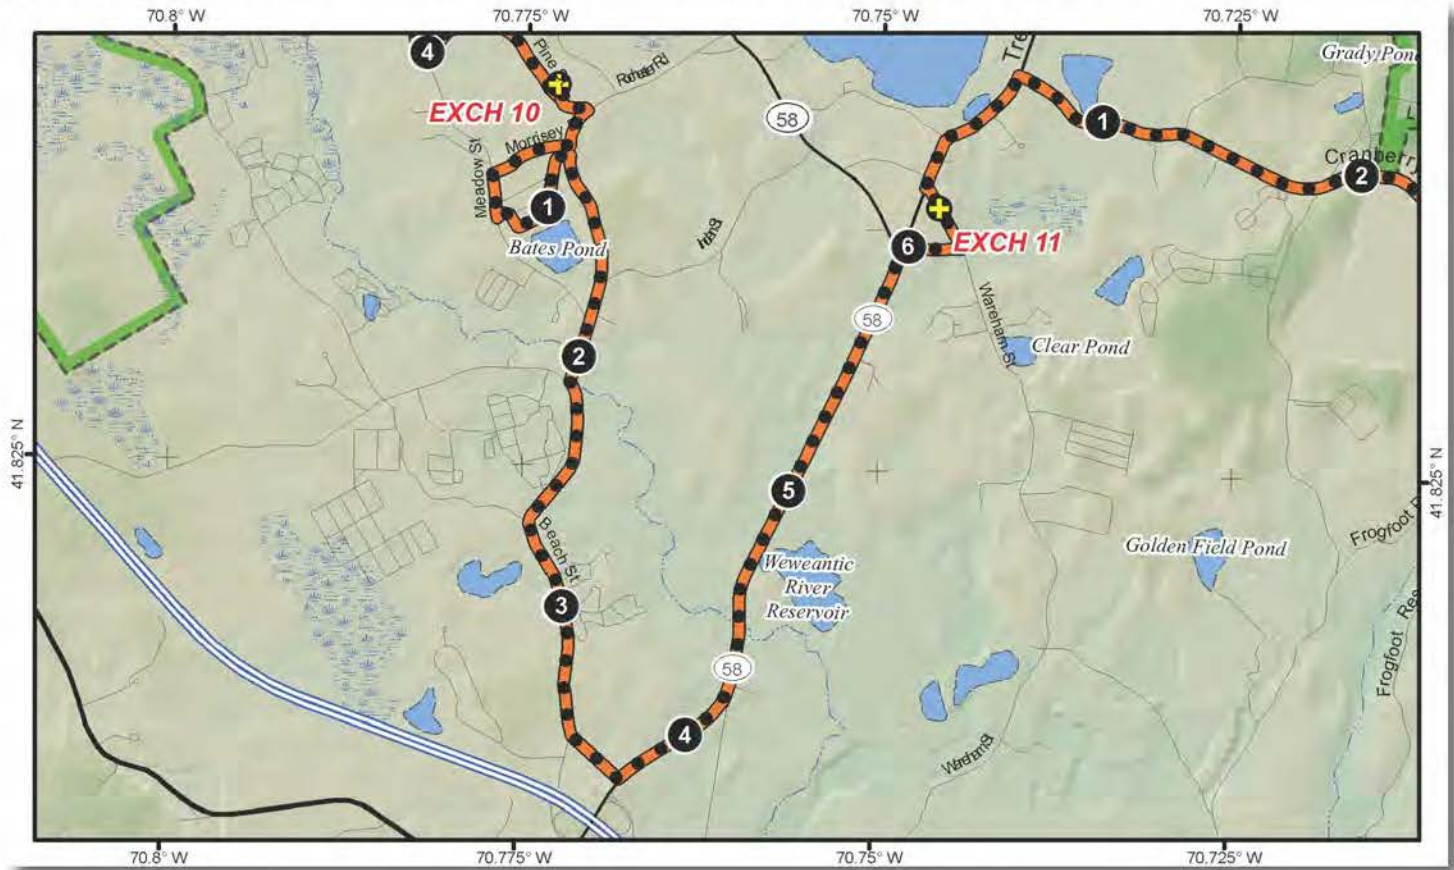

## LEG 11 -- 6.4 MILES -- HARD

Church of the Vine  
 5 Wareham St. Carver, MA 02330  
 41°50'20.28"N 70°44'45.23"W

2:15 PM – 12:45 AM

Please follow signs and directions of the police details carefully. This leg has a few segments where you will be running with traffic.

Continue straight on Rochester when runners turn right onto Morrissey.

TO EXCHANGE 18 TO MEET VAN ONE AND START YOUR RUNNER FROM THERE.

**LEG LEGEND:**

- 0.0 Depart exchange LEFT onto Wareham, running with traffic
- Right onto Tremont and stay right at the fork to stay on Tremont
- 0.6 RIGHT on Cranberry Road
- 3.35 LEFT onto College Pond Road.
- Follow runner signs to continue onto Lower College Pond Road
- 6.6 Arrive at exchange 12a

**VAN ROUTE:**

- (Follow Runner Directions)
- 0.0 Depart exchange LEFT onto Wareham, running with traffic
  - Right onto Tremont and stay right at the fork to stay on Tremont
  - 0.6 RIGHT on Cranberry Road
  - 3.35 LEFT onto College Pond Road.
  - Follow runner signs to continue onto Lower College Pond Road
  - 6.6 Arrive at exchange 12a