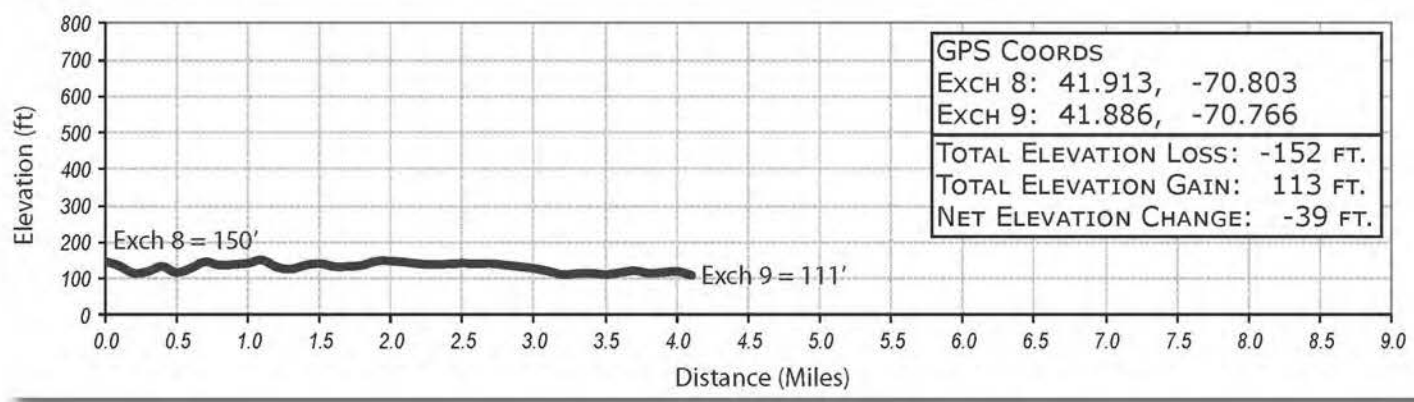

LEG 9 -- 4.1 MILES -- EASY -- FULL VAN SUPPORT

LEG 9 -- 4.1 MILES -- EASY

Our Lady of Lourdes
130 Main St, Carver, MA 02330
41°53'7.88"N 70°45'58.21"W

1:15 PM -11:45 PM

Cub Scout Pack 63 will have their Food Truck selling Burgers, Dogs and drinks to raise money for their pack. Cash only.

LEG LEGEND:

- 0.0 Depart exchange heading south on Main Street
- 0.8 LEFT on Silva Street
- 2.15 RIGHT onto Center
- 2.3 Keep RIGHT on Center
- 3.8 LEFT onto Main/Hwy 58
- 4.1 Arrive at exchange

VAN ROUTE:

1. (Follow Runner Directions)
- 0.0 Depart exchange heading south on Main Street
  - 0.8 LEFT on Silva Street
  - 2.15 RIGHT onto Center
  - 2.3 Keep RIGHT on Center
  - 3.8 LEFT onto Main/Hwy 58
  - 4.1 Arrive at exchange