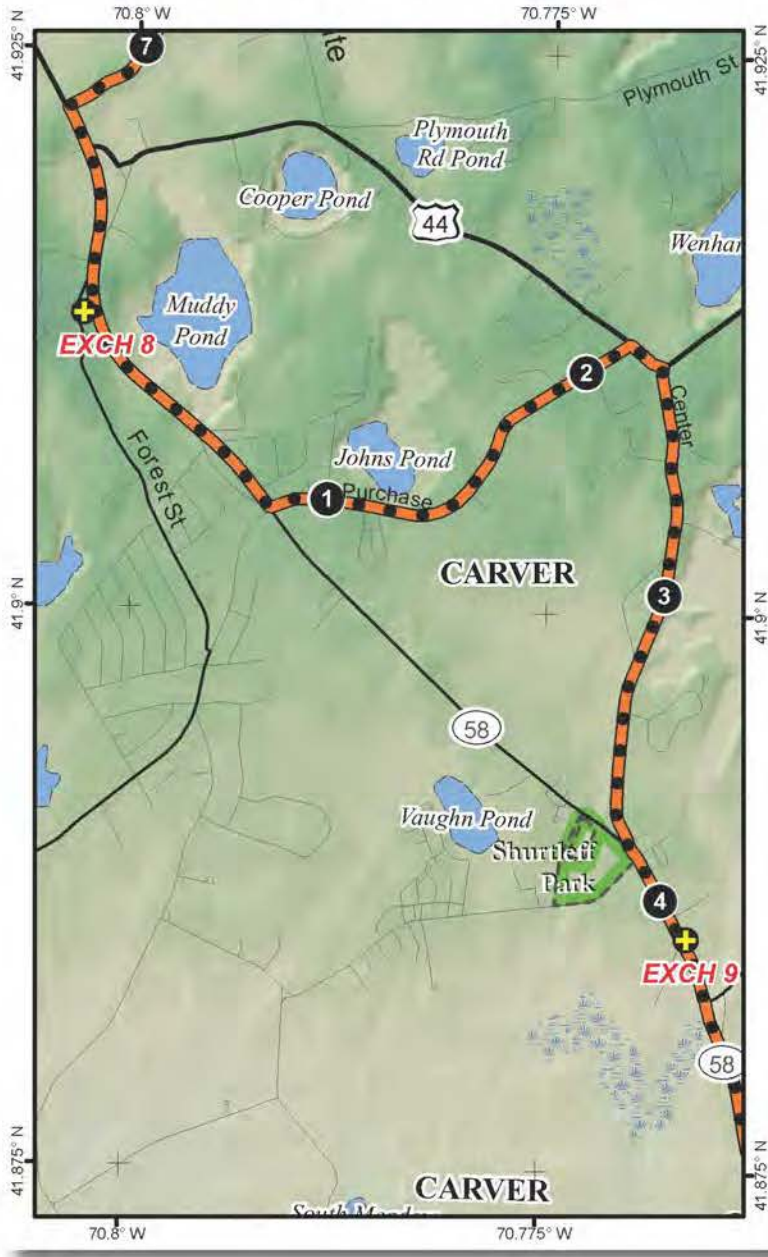

LEG 9 -- 4.1 MILES -- EASY -- FULL VAN SUPPORT

LEG 9 -- 4.1 MILES -- EASY

Our Lady of Lourdes
 130 Main St, Carver, MA 02330
 41°53'7.88"N 70°45'58.21"W

1:15 PM -11:45 PM

Cub Scout Pack 63 will have their Food Truck selling Burgers, Dogs and drinks to raise money for their pack. Cash only.

LEG LEGEND:

- 0.0 Depart exchange heading south on Main Street
- 0.8 LEFT on Silva Street
- 2.15 RIGHT onto Center
- 2.3 Keep RIGHT on Center
- 3.8 LEFT onto Main/Hwy 58
- 4.1 Arrive at exchange

VAN ROUTE:

- (Follow Runner Directions)
- 0.0 Depart exchange heading south on Main Street
 - 0.8 LEFT on Silva Street
 - 2.15 RIGHT onto Center
 - 2.3 Keep RIGHT on Center
 - 3.8 LEFT onto Main/Hwy 58
 - 4.1 Arrive at exchange

LEG LEGEND:

- 0.0 Depart exchange LEFT onto Main
- 0.8 LEFT onto Meadow St
- 4.0 LEFT onto Pine
- 4.7 Exchange is on the LEFT

VAN ROUTE:

(Follow Runner Directions)

- 0.0 Depart exchange LEFT onto Main
- 0.8 LEFT onto Meadow St
- 4.0 LEFT onto Pine
- 4.7 LEFT into exchange 10