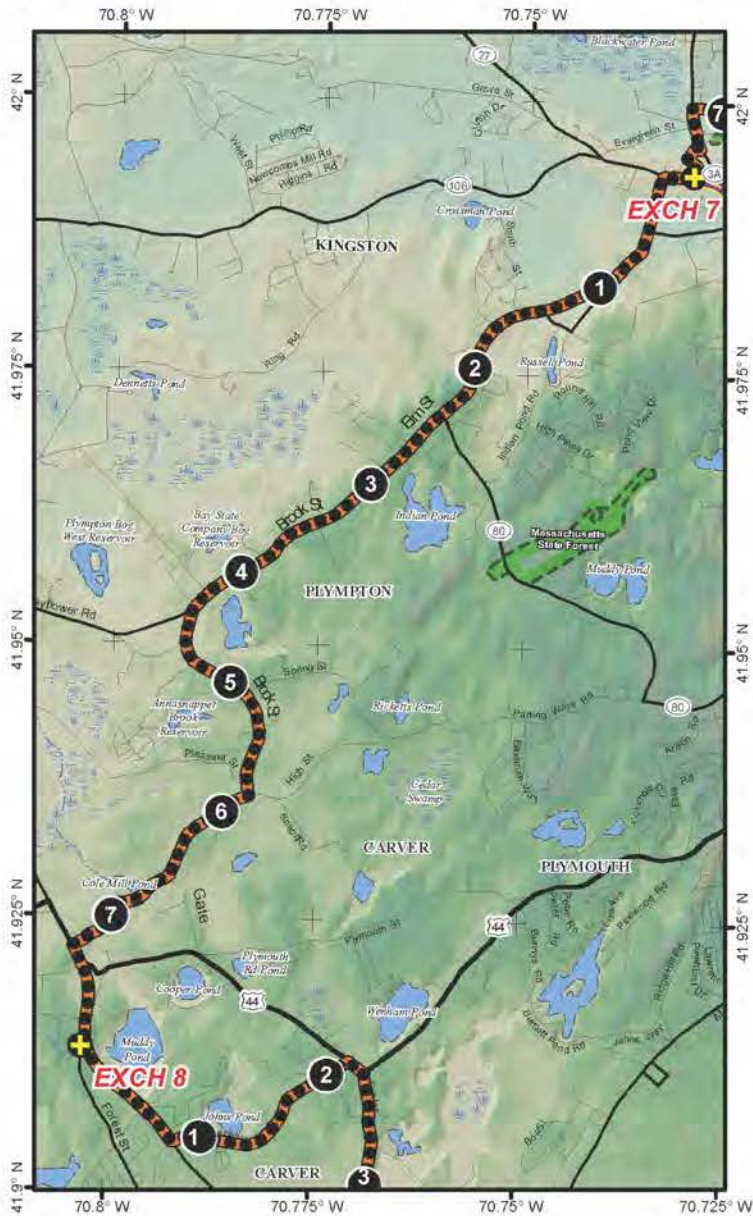

LEG 8 -- 7.9 MILES -- VERY HARD -- FULL VAN SUPPORT

LEG 8 -- 7.9 MILES -- VERY HARD

58 North Main Street, Carver MA 02366
41°55'15.45"N, 70°47'15.95"W

12:30 PM -11 PM

Please run with caution. Support vehicles please obey all traffic laws and be cautious supporting your runner along this leg.

LEG LEGEND:

- 0.0 Depart exchange 7 RIGHT on Main
- 850 ft LEFT at Elm, running with traffic. Cross the road when the sidewalk ends and continue on Elm against traffic
- 0.8 RIGHT on Elm/Hwy 80 5at fork.
- 2.8 Elm Becomes Brook
- 5.0 Keep RIGHT on Brook Street
- 5.8 RIGHT on High St
- 7.3 LEFT onto Main
- 7.9 Arrive at exchange 8

VAN ROUTE:

(Follow Runner Directions)

- 0.0 Depart exchange 7 RIGHT on Main
- 850 ft LEFT at Elm, running with traffic. Cross the road when the sidewalk ends and continue on Elm against traffic
- 0.8 RIGHT on Elm/Hwy 80 5at fork.
- 2.8 Elm Becomes Brook
- 5.0 Keep RIGHT on Brook Street
- 5.8 RIGHT on High St
- 7.3 LEFT onto Main
- 7.9 Arrive at exchange 8