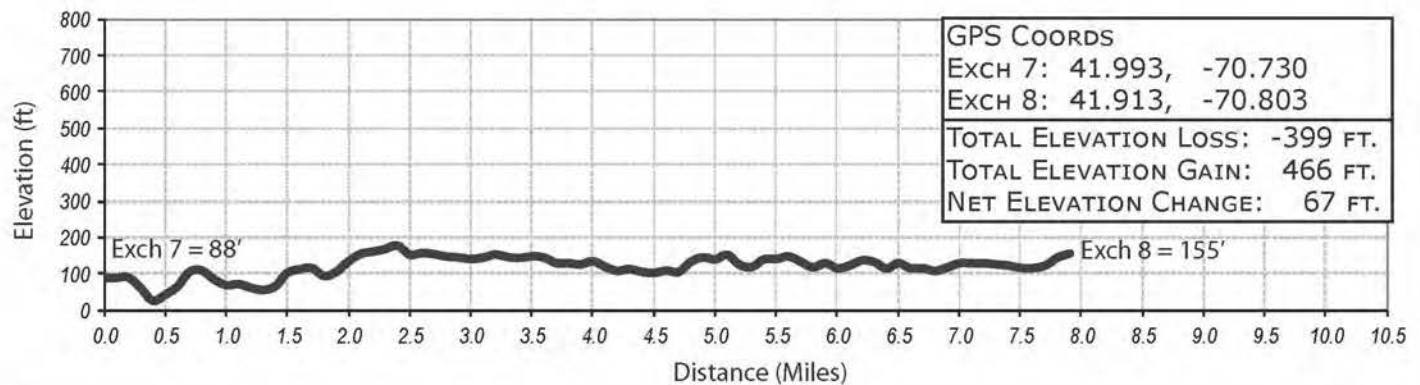

LEG LEGEND:

- 0.0 Depart exchange 7 RIGHT on Main
- 850 ft LEFT at Elm, running with traffic. Cross the road when the sidewalk ends and continue on Elm against traffic
- 0.8 RIGHT on Elm/Hwy 80 5at fork.
- 2.8 Elm Becomes Brook
- 5.0 Keep RIGHT on Brook Street
- 5.8 RIGHT on High St
- 7.3 LEFT onto Main
- 7.9 Arrive at exchange 8

VAN ROUTE:

(Follow Runner Directions)

- 0.0 Depart exchange 7 RIGHT on Main
- 850 ft LEFT at Elm, running with traffic. Cross the road when the sidewalk ends and continue on Elm against traffic
- 0.8 RIGHT on Elm/Hwy 80 5at fork.
- 2.8 Elm Becomes Brook
- 5.0 Keep RIGHT on Brook Street
- 5.8 RIGHT on High St
- 7.3 LEFT onto Main
- 7.9 Arrive at exchange 8

LEG LEGEND:

- 0.0 Depart exchange heading south on Main Street
- 0.8 LEFT on Silva Street
- 2.15 RIGHT onto Center
- 2.3 Keep RIGHT on Center
- 3.8 LEFT onto Main/Hwy 58
- 4.1 Arrive at exchange

VAN ROUTE: