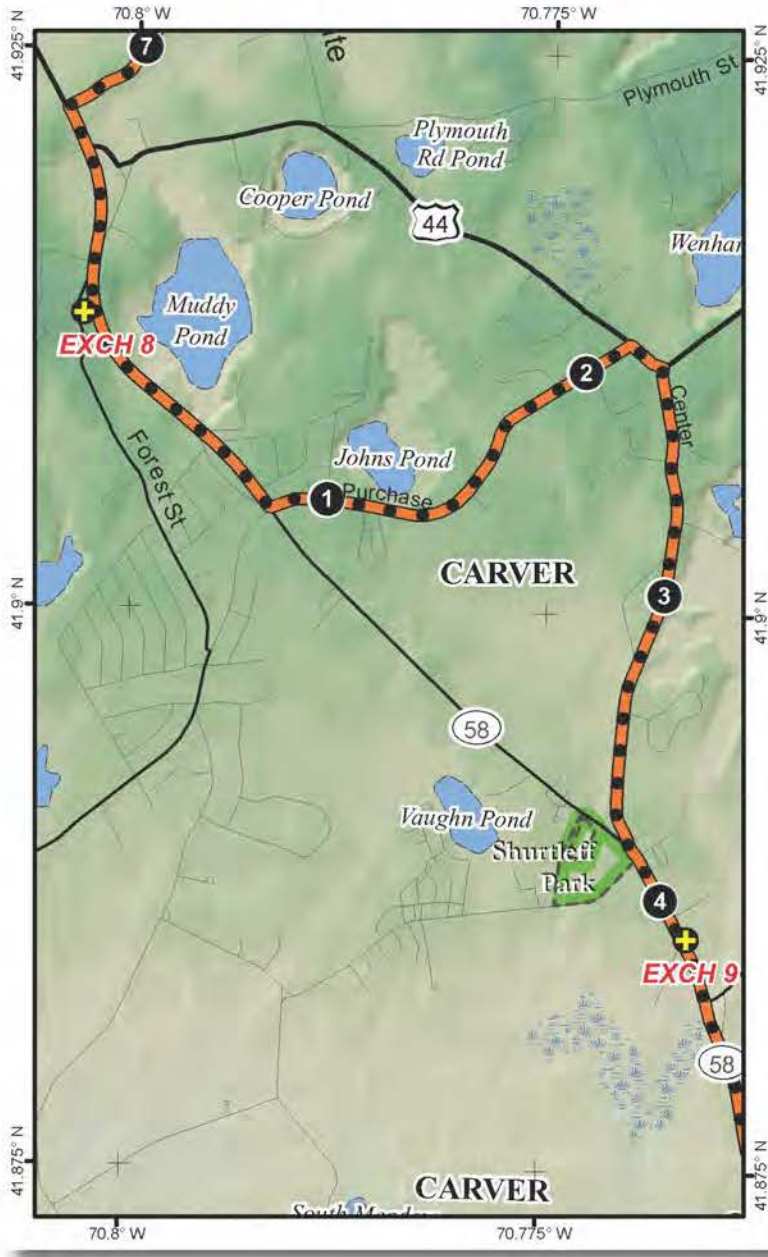

LEG 9 -- 4.1 MILES -- EASY -- FULL VAN SUPPORT

LEG 9 -- 4.1 MILES -- EASY

Our Lady of Lourdes
130 Main St, Carver, MA 02330
41°53'7.88"N 70°45'58.21"W

1:15 PM -11:45 PM

Cub Scout Pack 63 will have their Food Truck selling Burgers, Dogs and drinks to raise money for their pack. Cash only.

LEG LEGEND:

- 0.0 Depart exchange heading south on Main Street
- 0.8 LEFT on Silva Street
- 2.15 RIGHT onto Center
- 2.3 Keep RIGHT on Center
- 3.8 LEFT onto Main/Hwy 58
- 4.1 Arrive at exchange

VAN ROUTE:

1. (Follow Runner Directions)
- 0.0 Depart exchange heading south on Main Street
  - 0.8 LEFT on Silva Street
  - 2.15 RIGHT onto Center
  - 2.3 Keep RIGHT on Center
  - 3.8 LEFT onto Main/Hwy 58
  - 4.1 Arrive at exchange